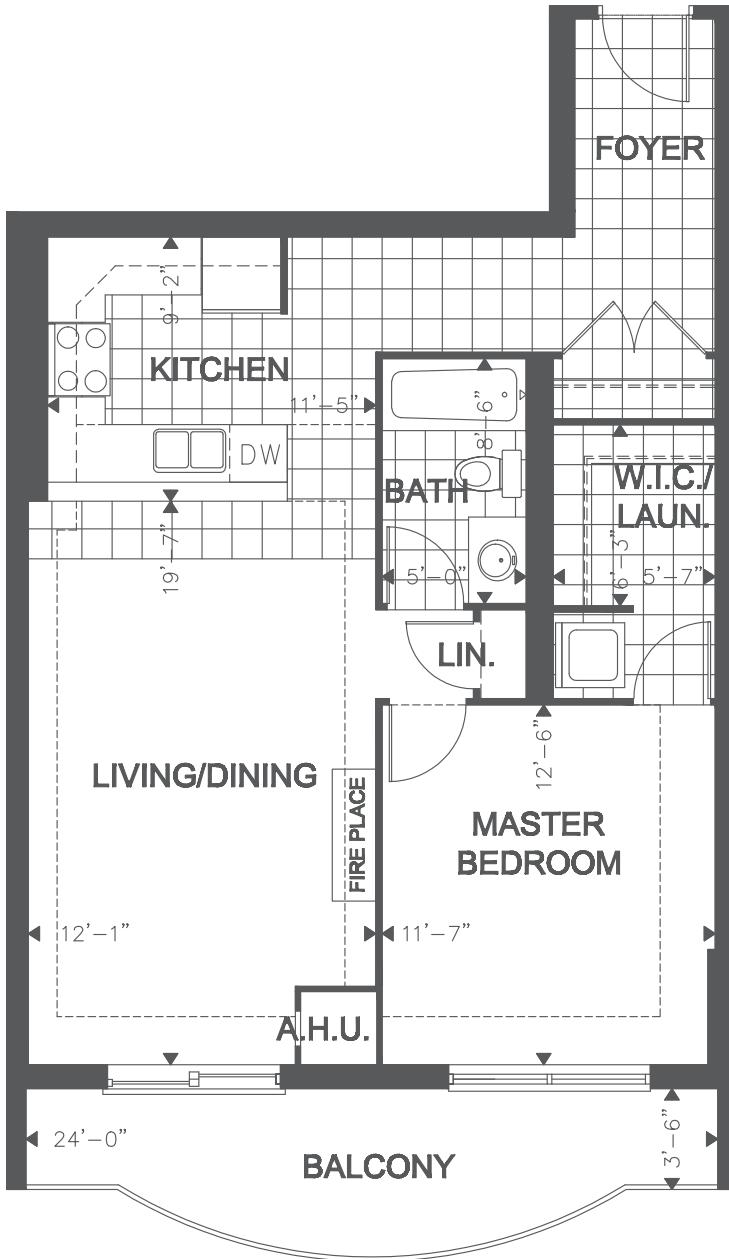

## UNIT 1B. 1 BEDROOM

### UNIT 1B - THE WILLOW

<b>SUITE</b>	780 sq.ft
<b>BALCONY</b>	114 sq.ft
<b>TOTAL</b>	894 sq.ft

PH: 519-494-3000  
www.tricar.com

**TRICAR**

Welcome Home.