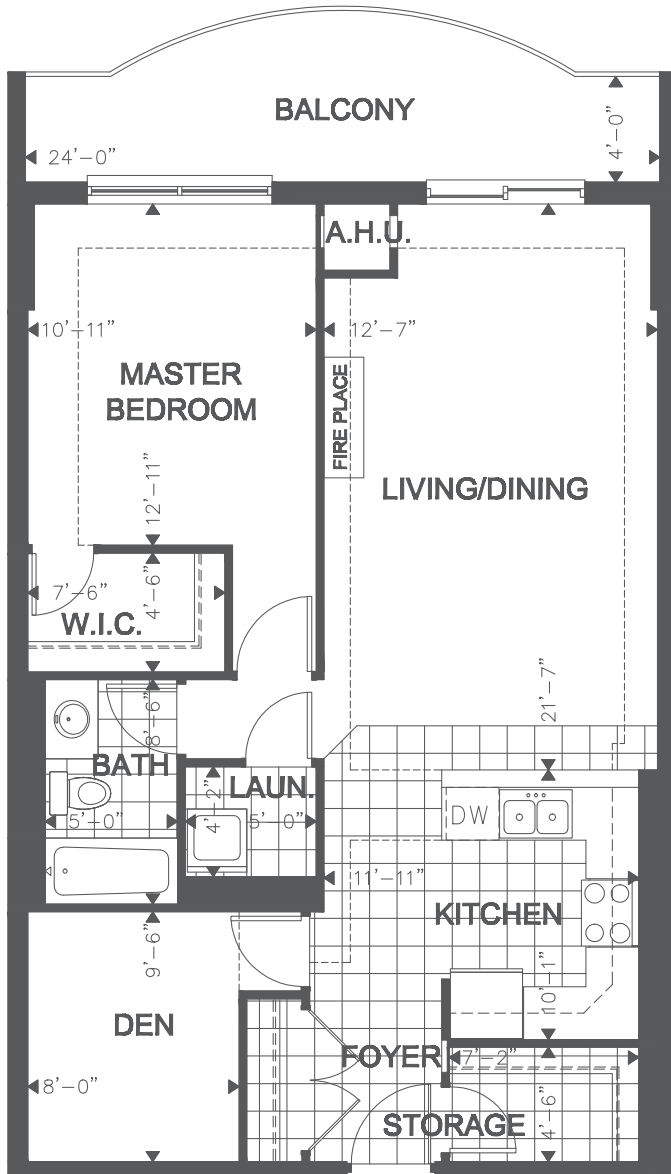

NORTHCLIFF

AT HYDE PARK

UNIT 1C. 1 BEDROOM + DEN

UNIT 1C - THE BUTTERNUT

SUITE	916 sq.ft
BALCONY	130 sq.ft
TOTAL	1,046 sq.ft

PH: 519-494-3000
www.tricar.com

TRICAR

Welcome Home.