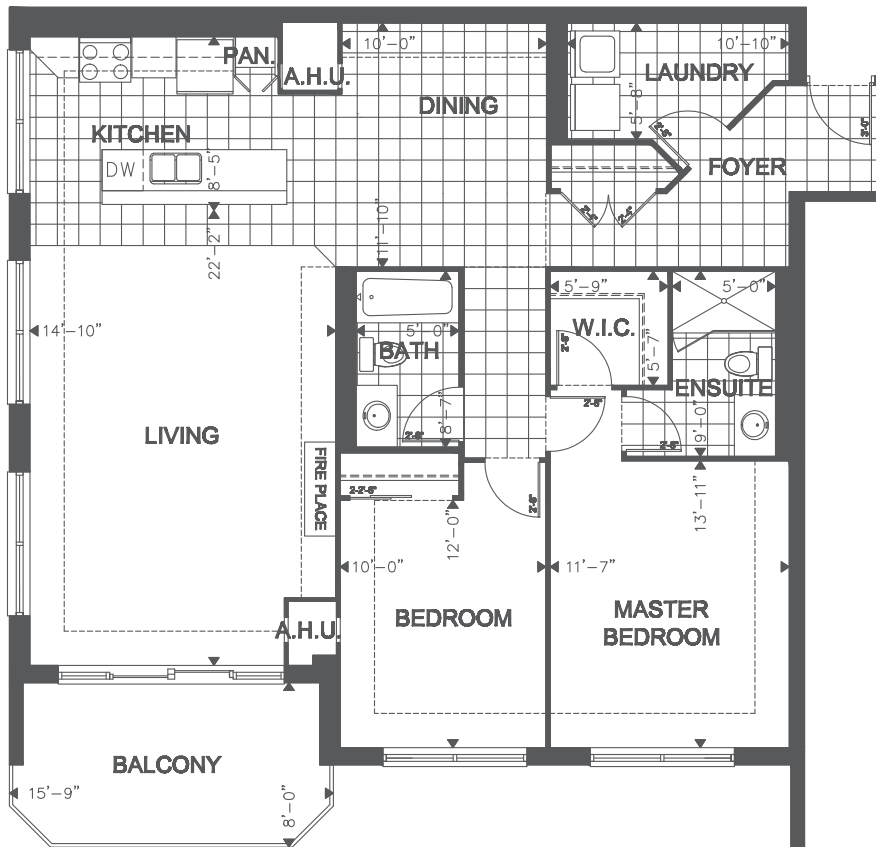

NORTHCLIFF UNIT 2Ab. 2 BEDROOM + DEN

AT HYDE PARK

UNIT 2Ab - THE WINTERGREEN b

SUITE	1,360 sq.ft
BALCONY	118 sq.ft
TOTAL	1,478 sq.ft

PH: 519-494-3000
www.tricar.com

Welcome Home.