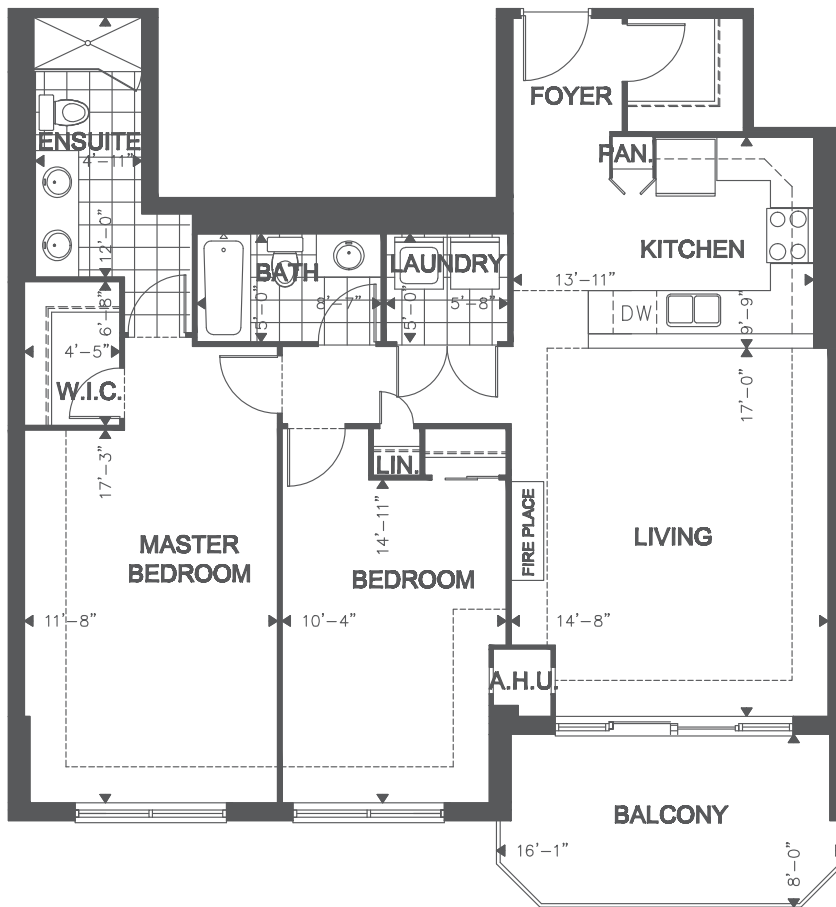

NORTHCLIFF

AT HYDE PARK

UNIT 2B. 2 BEDROOM

UNIT 2B - THE HICKORY

SUITE	1,188 sq.ft
BALCONY	118 sq.ft
TOTAL	1,306 sq.ft

PH: 519-494-3000
www.tricar.com

TRICAR

Welcome Home.