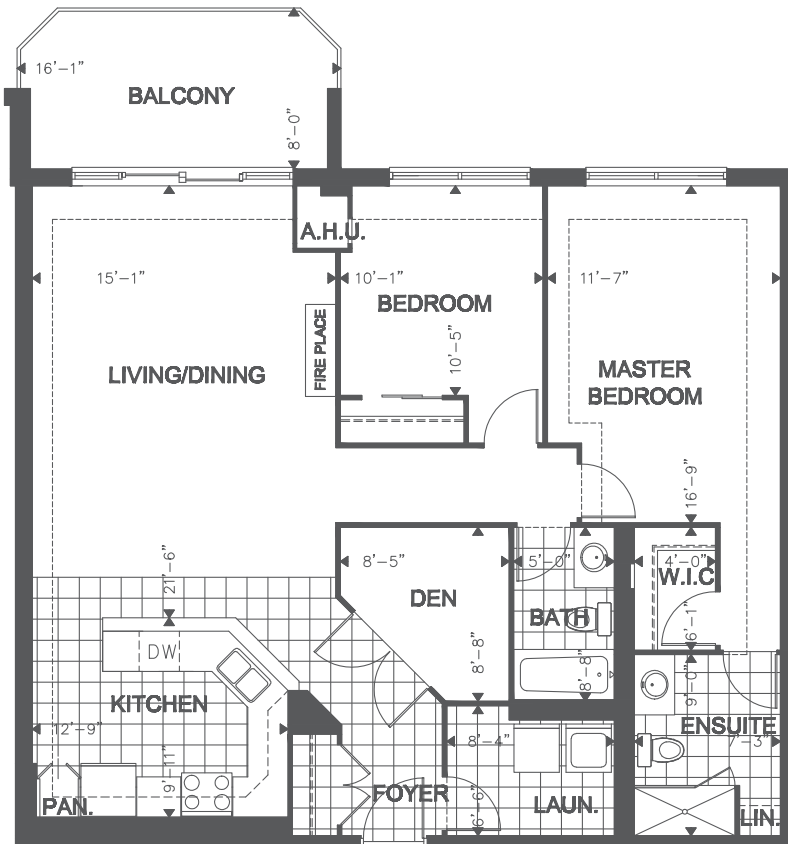

NORTHCLIFF

AT HYDE PARK

UNIT 2D. 2 BEDROOM + DEN

UNIT 2D - THE MAGNOLIA

SUITE	1,266 sq.ft
BALCONY	118 sq.ft
TOTAL	1,384 sq.ft

PH: 519-494-3000
www.tricar.com

TRICAR

Welcome Home.