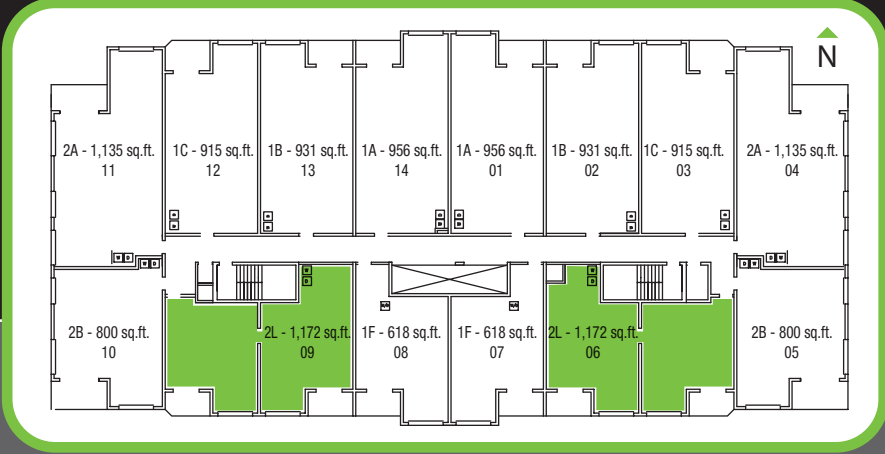

# The Renaissance

PARIS - 2 BEDROOM - 1,172 sq. ft.

## 2L - Floors 7-23