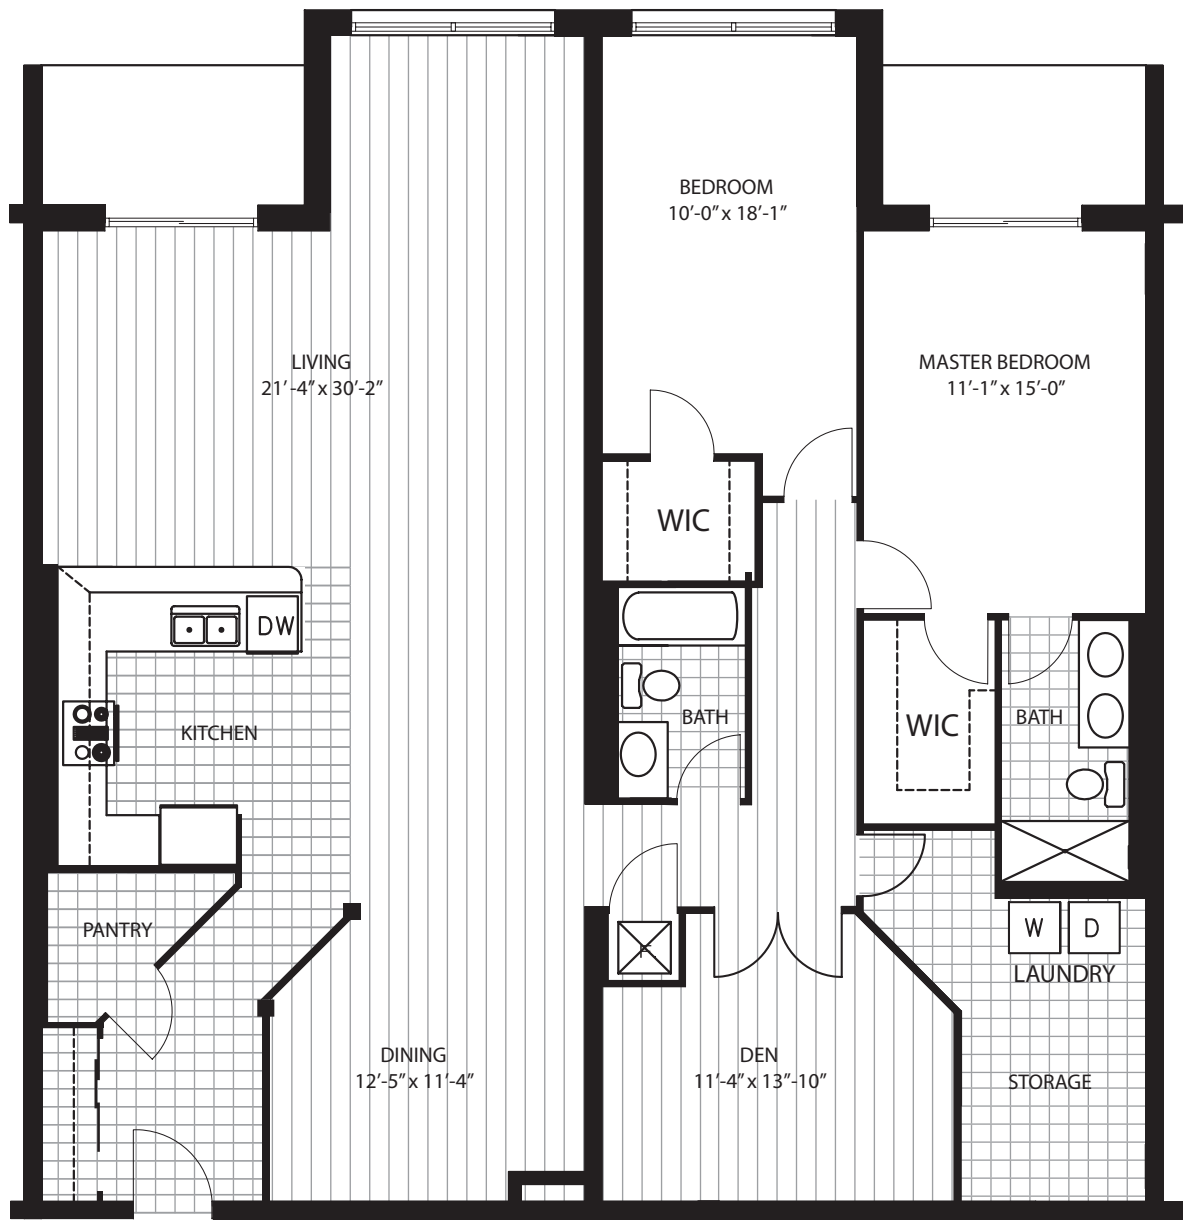

# The Renaissance

ROMA - 2 + DEN - 1906 sq. ft.

## 2C - Floors 10-27

All plans are approximate dimensions and subject to change. Actual useable floor space may vary from the stated floor plan. E. & o.E.