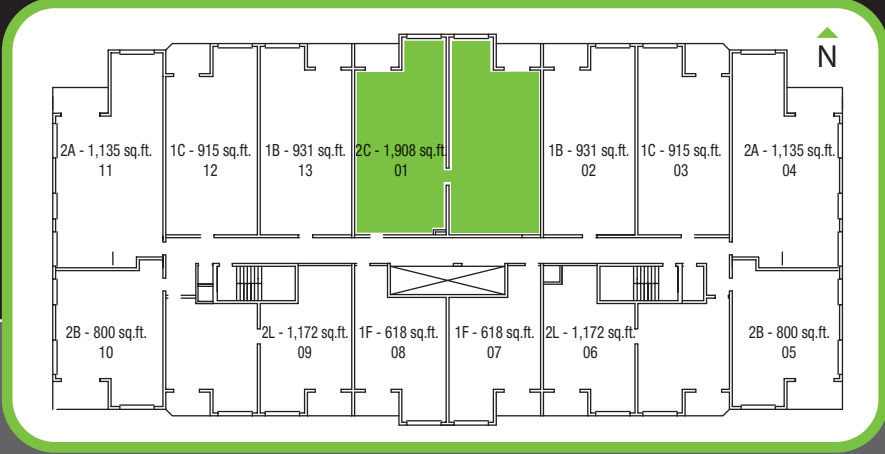

# The Renaissance

ROMA - 2 + DEN - 1906 sq. ft.

## 2C - Floors 10-27

All plans are approximate dimensions and subject to change. Actual useable floor space may vary from the stated floor plan. E. & o.E.