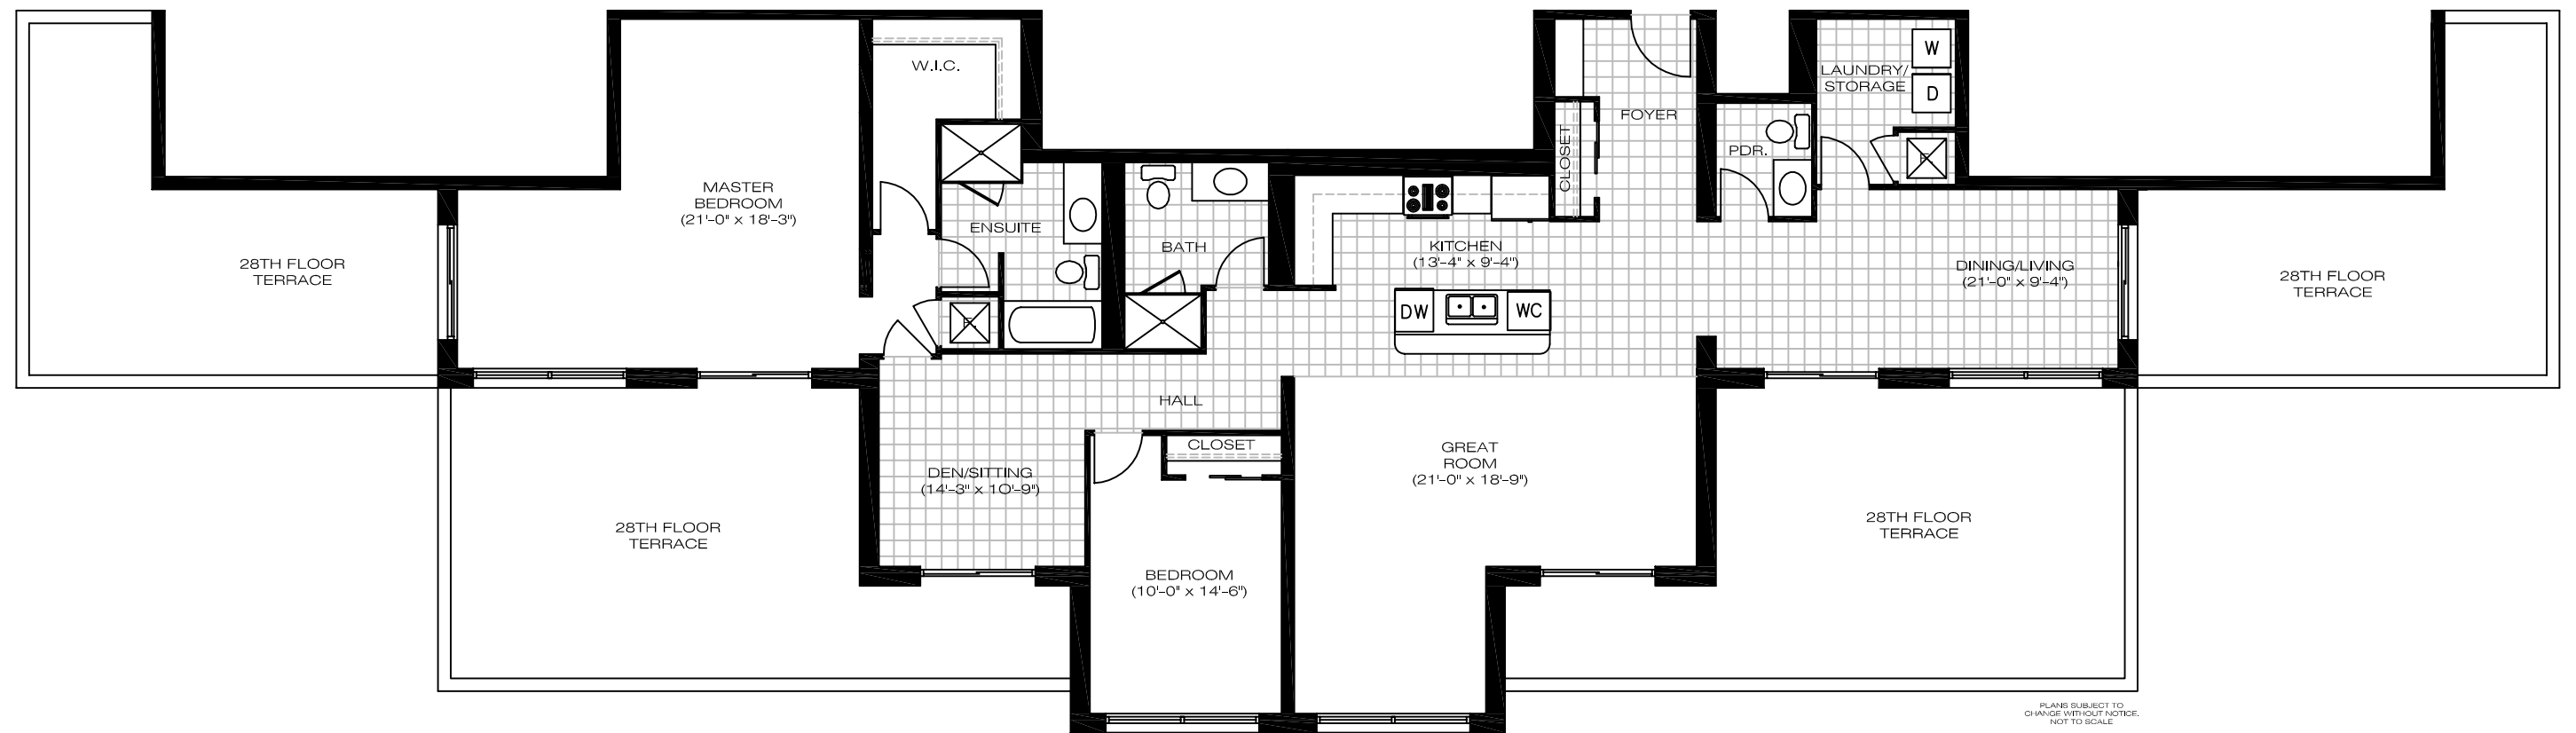

2K - 3,253 sq.ft.
SUITE: 1,984 sq.ft.
TERRACE: 1,269 sq.ft.

" THE BORDEAUX "