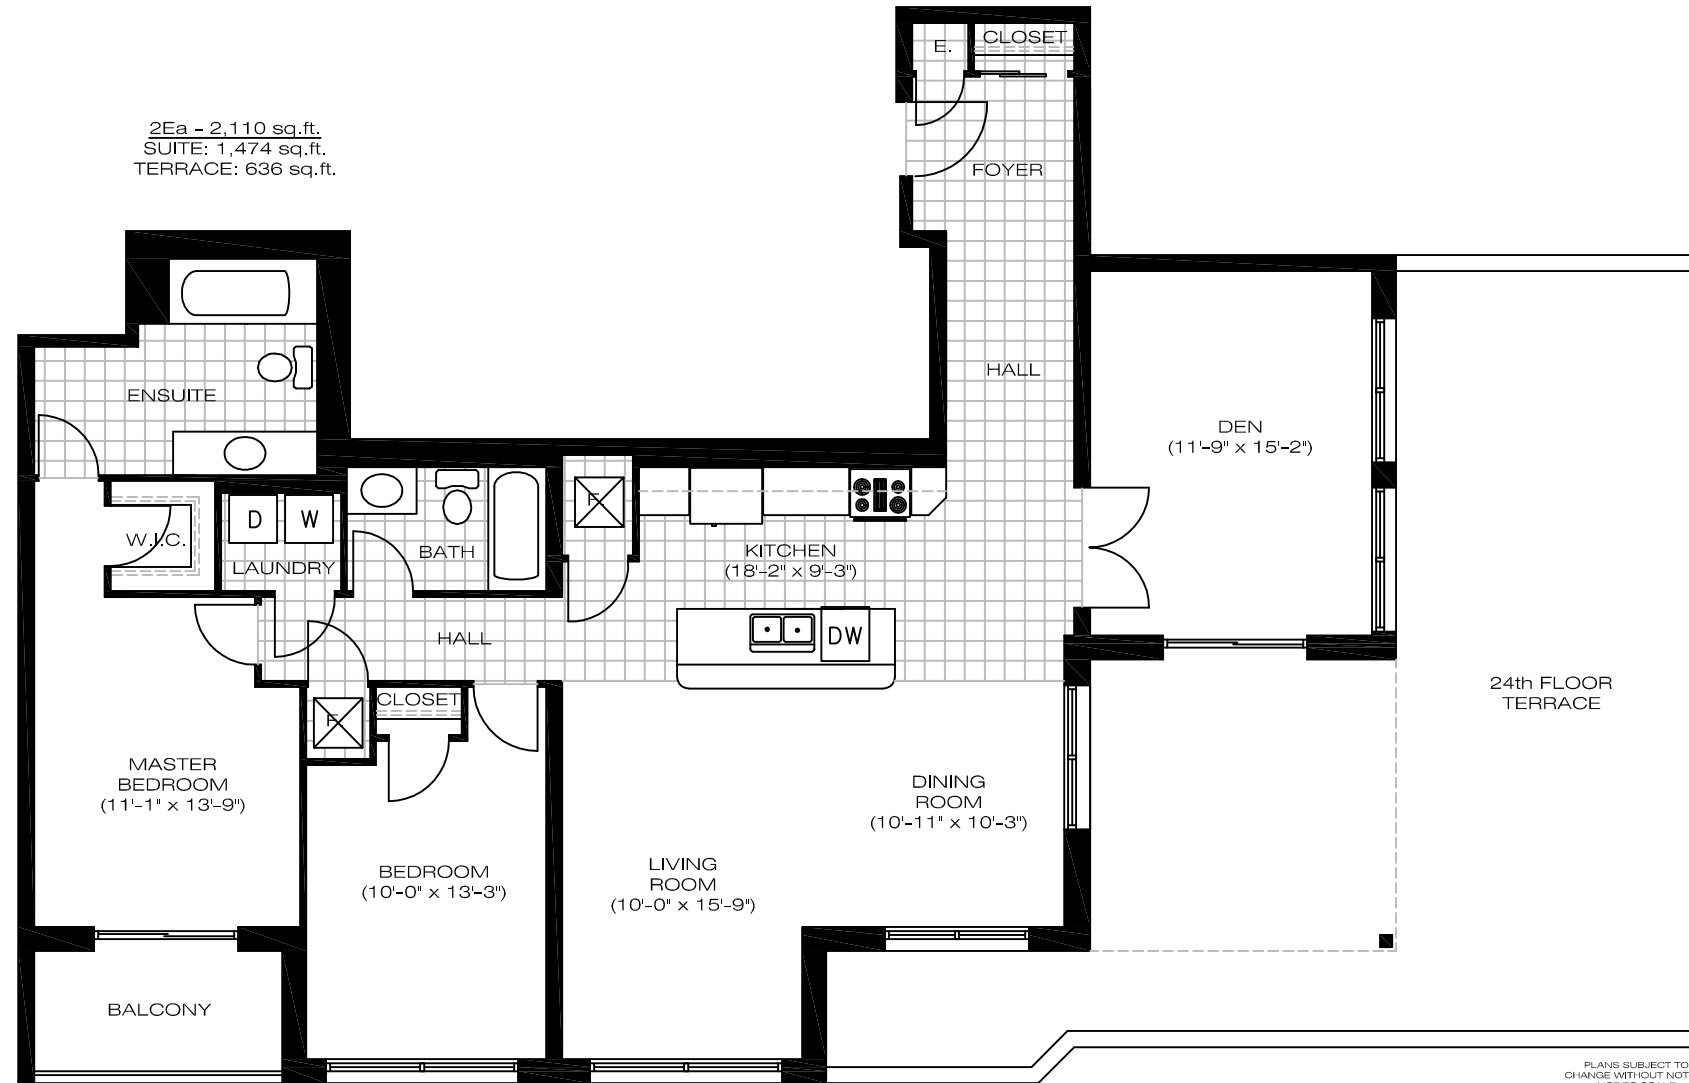

2Ea - 2,110 sq.ft.
SUITE: 1,474 sq.ft.
TERRACE: 636 sq.ft.

" THE FLORENCE "