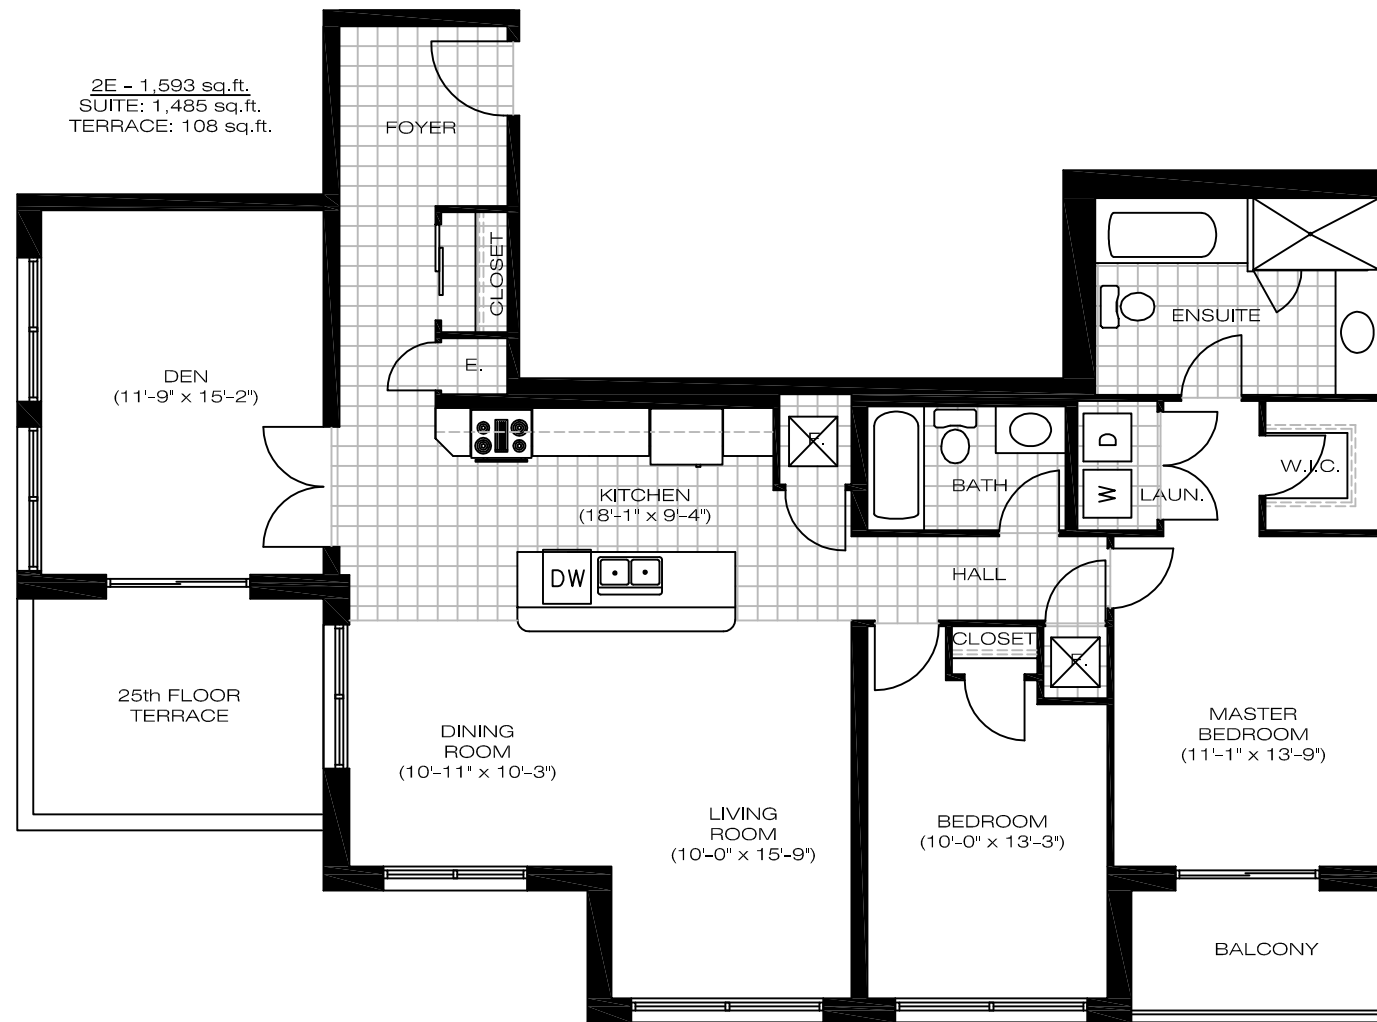

2E - 1,593 sq.ft.
SUITE: 1,485 sq.ft.
TERRACE: 108 sq.ft.

" THE FLORENCE "