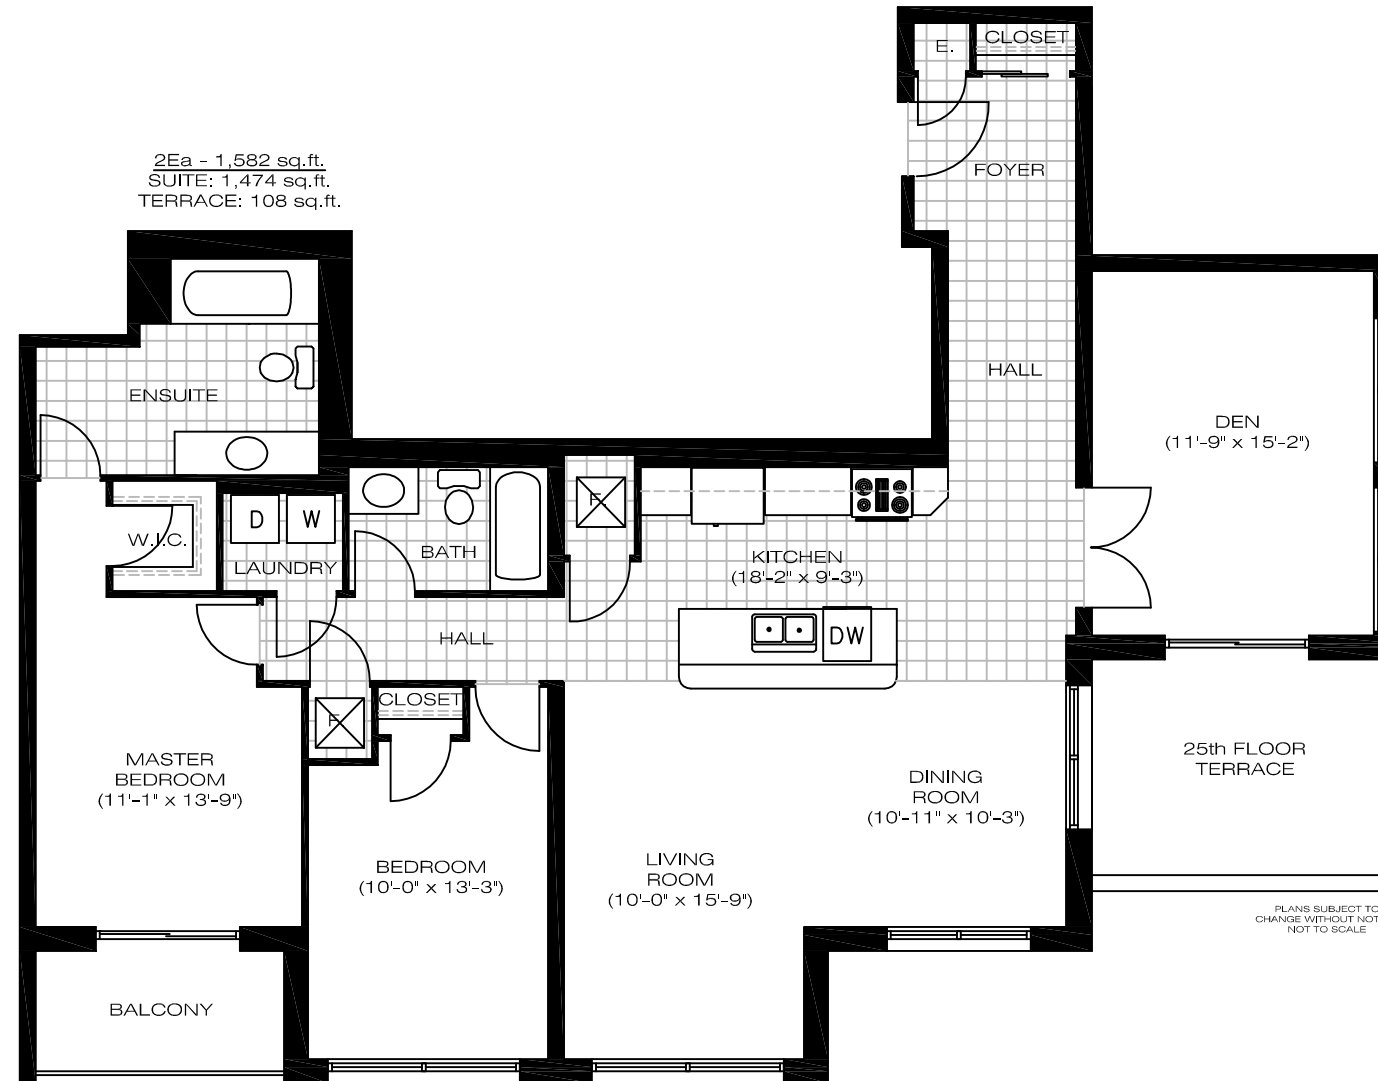

2Ea - 1,582 sq.ft.
SUITE: 1,474 sq.ft.
TERRACE: 108 sq.ft.

" THE FLORENCE "