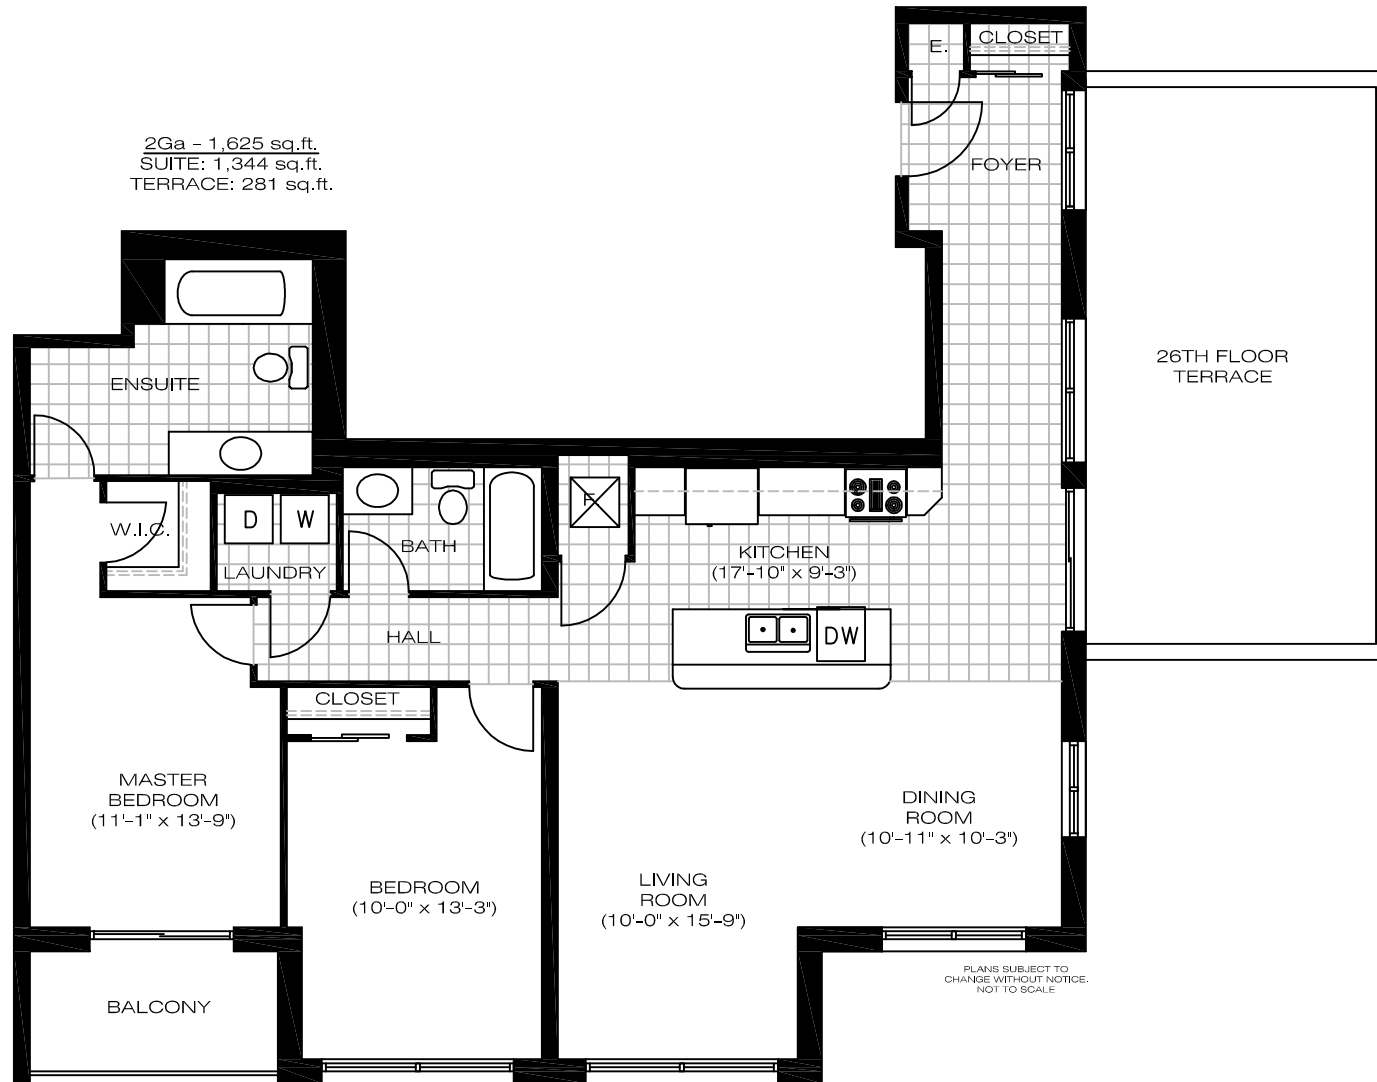

2Ga - 1,625 sq.ft.  
SUITE: 1,344 sq.ft.  
TERRACE: 281 sq.ft.

# " THE GENEVA "