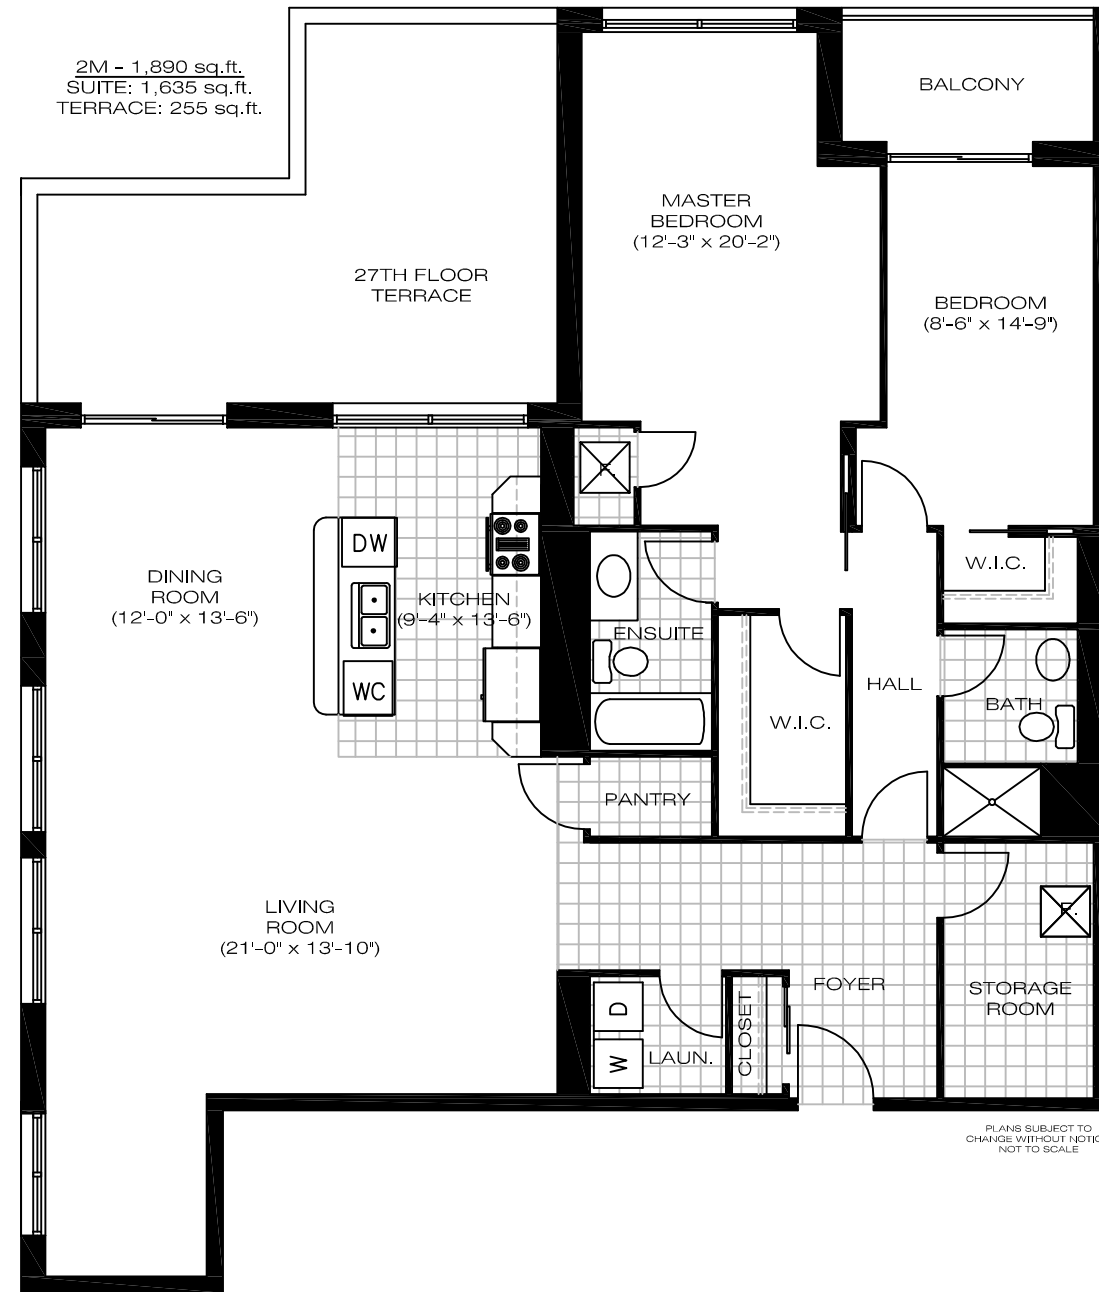

2M - 1,890 sq.ft.  
SUITE: 1,635 sq.ft.  
TERRACE: 255 sq.ft.

PLANS SUBJECT TO  
CHANGE WITHOUT NOTICE.  
NOT TO SCALE.