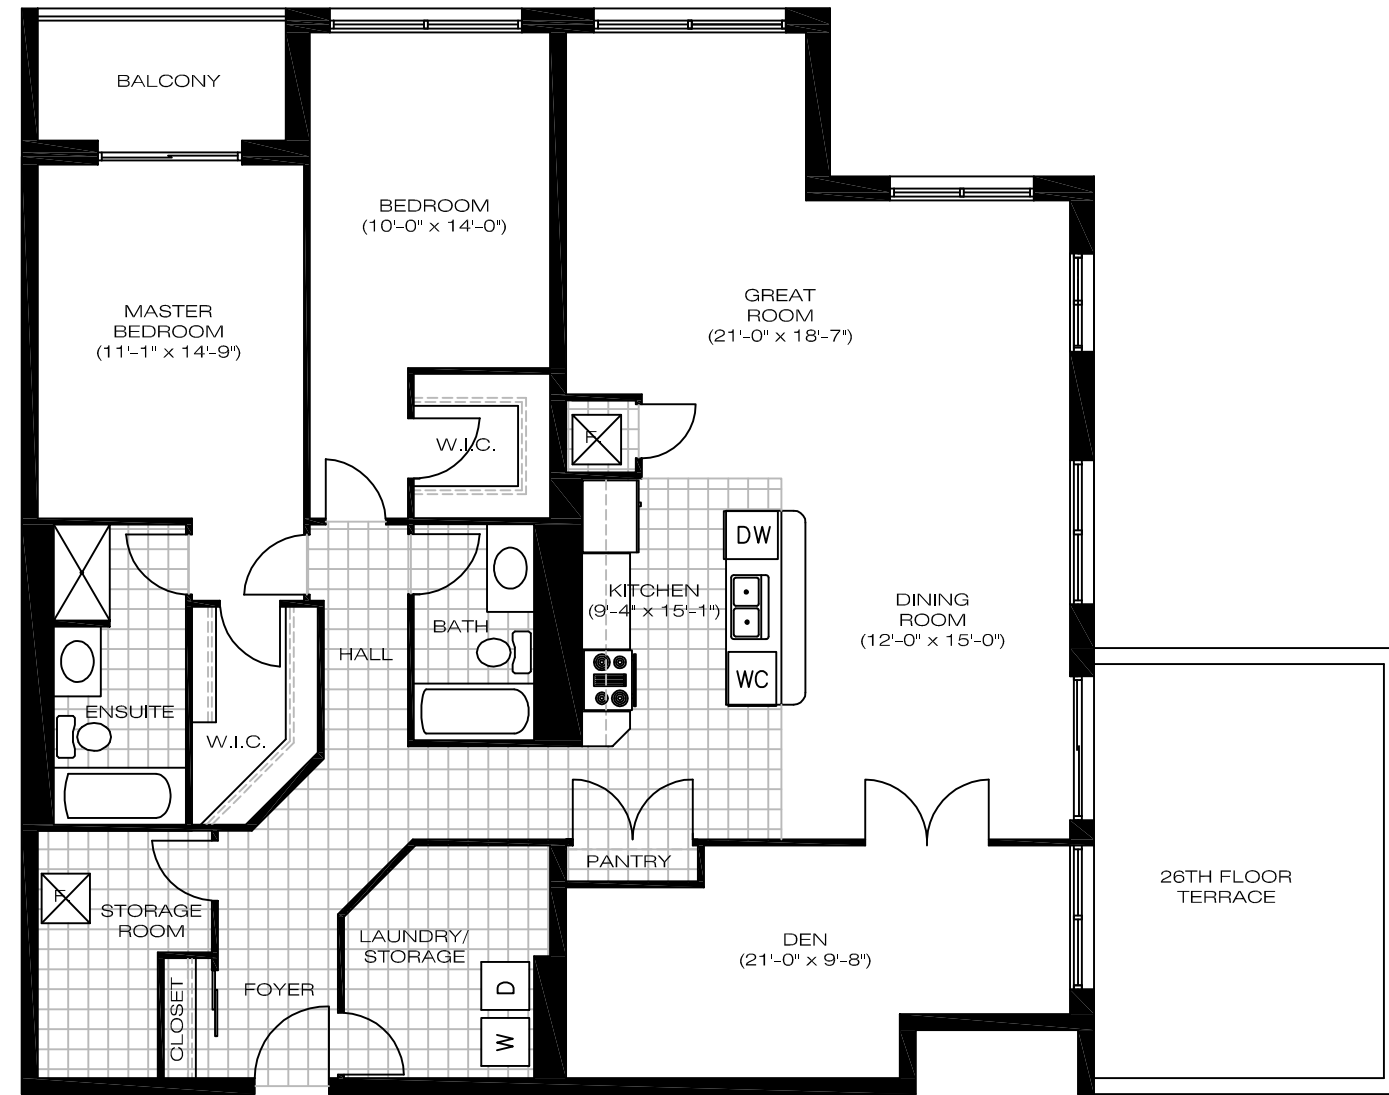

2F - 2,068 sq.ft.
SUITE: 1,859 sq.ft.
TERRACE: 209 sq.ft.

" THE TORINO "