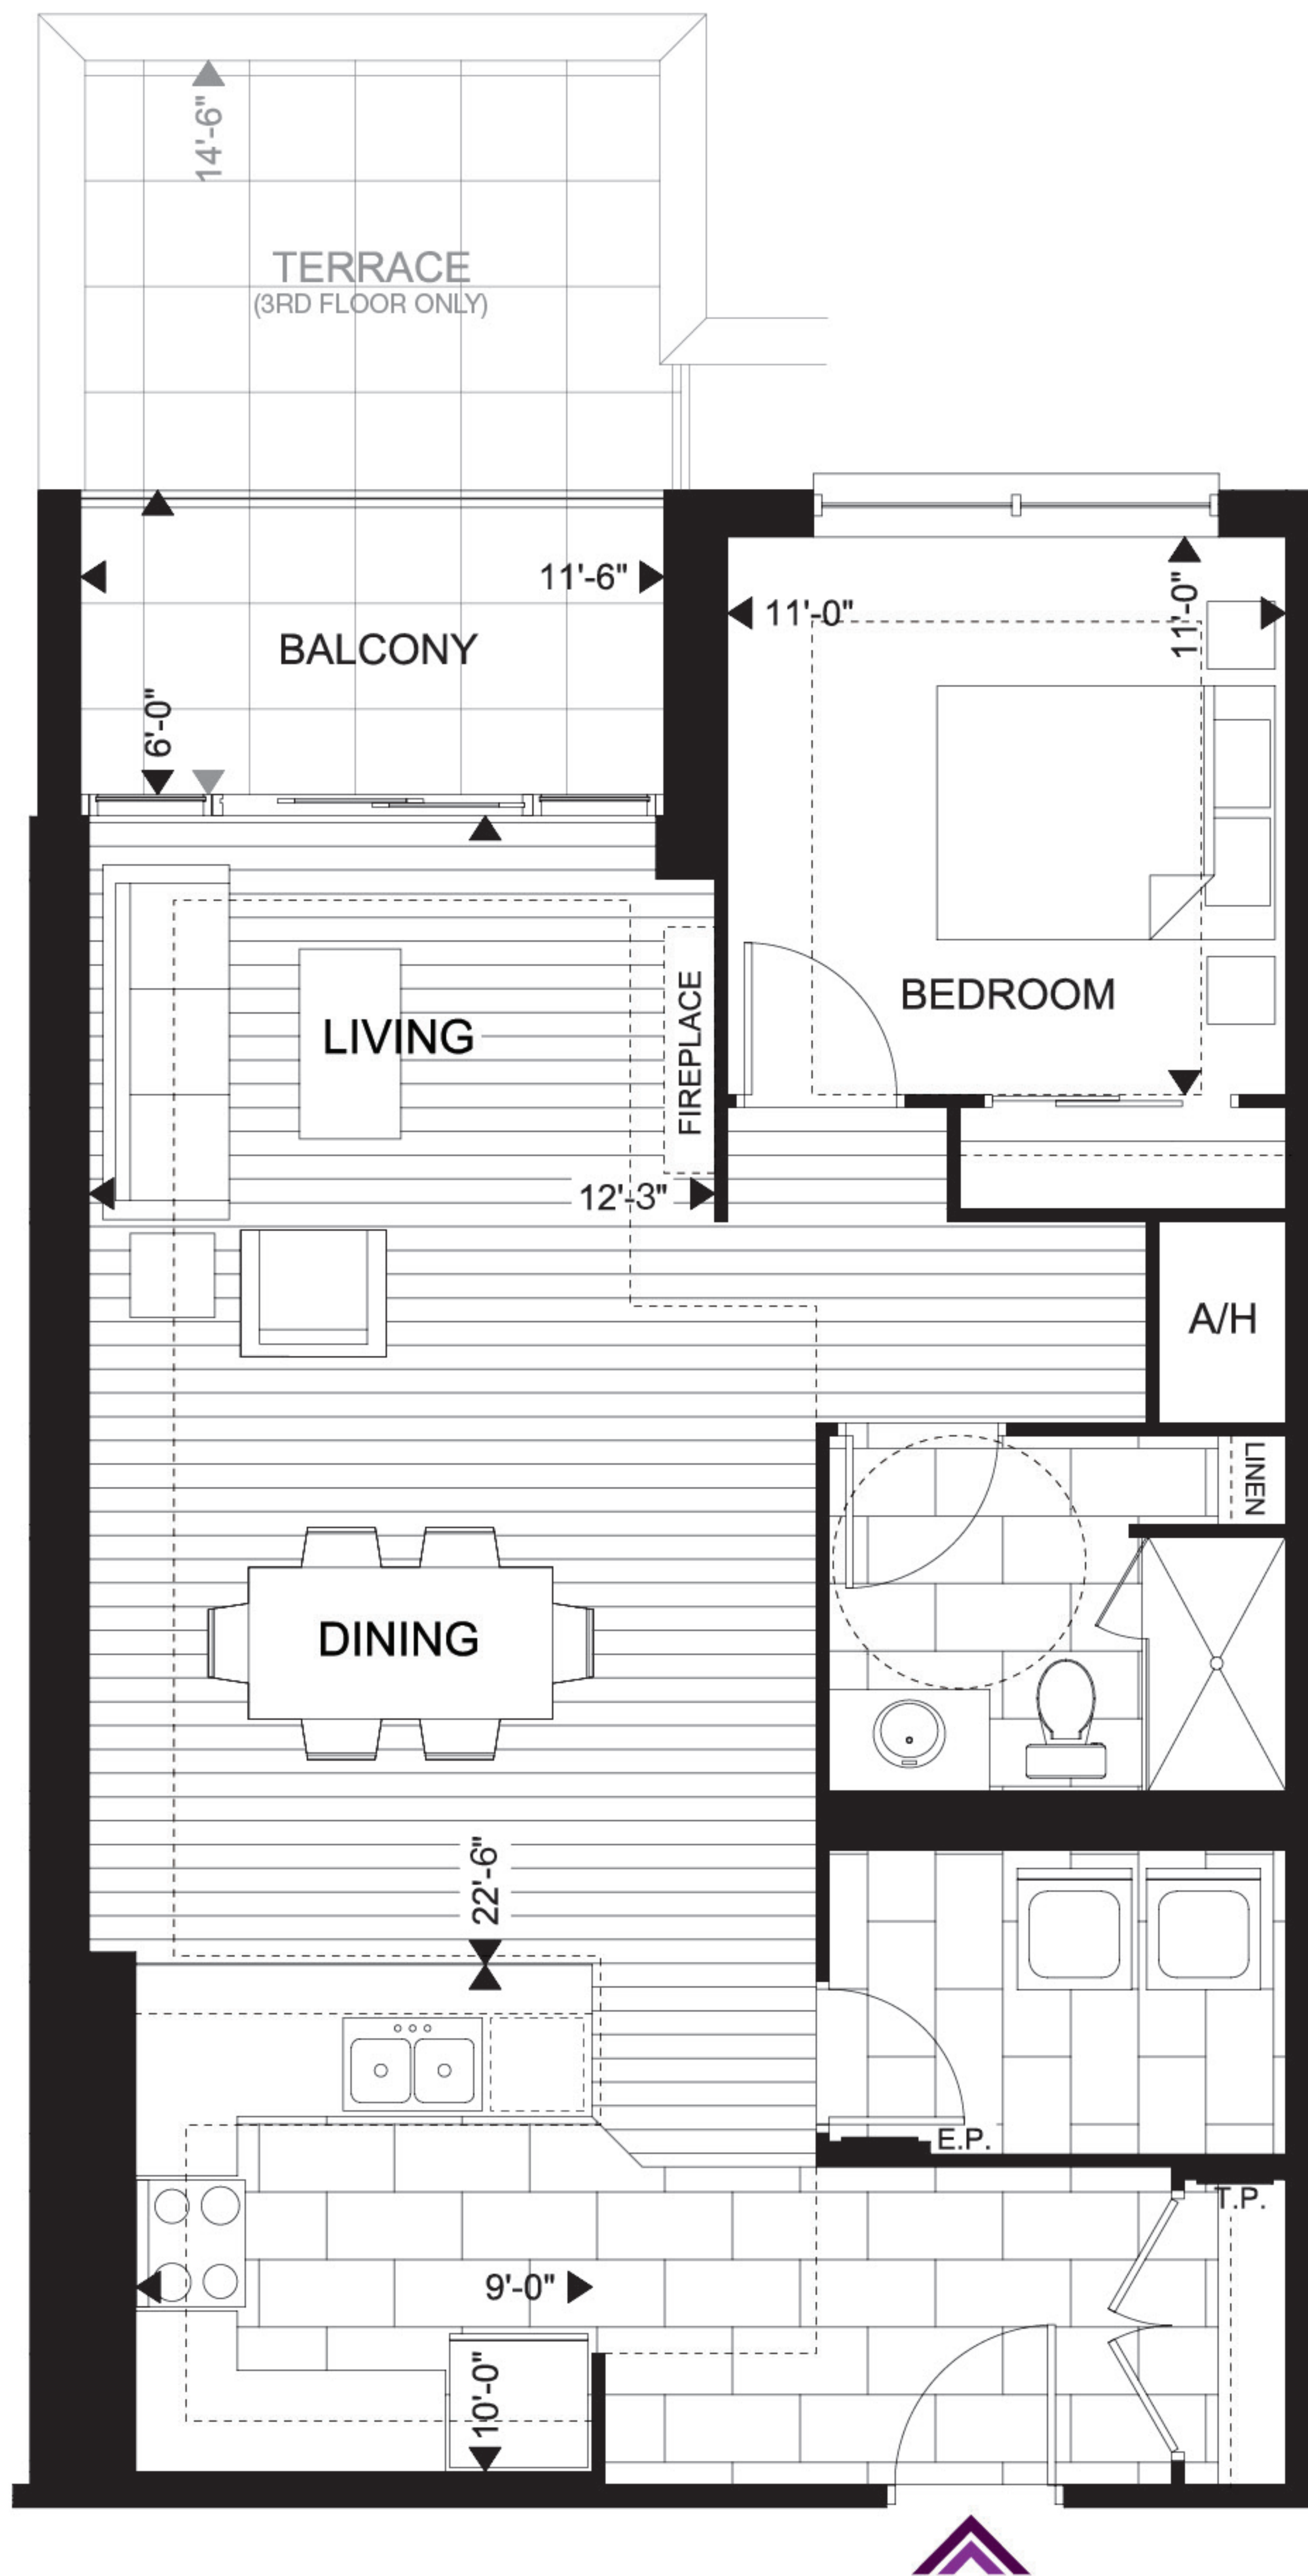

**SUITE 1C** 894 SQ.FT. | 1 BED ACCESSIBLE

BALCONY: 69 SQ.FT. | TOTAL: 963 SQ.FT.

SUITE 309 ONLY: 894 SQ.FT. (TERRACE: 166 SQ.FT. | TOTAL: 1060 SQ.FT.)

SUITE AVAILABILITY