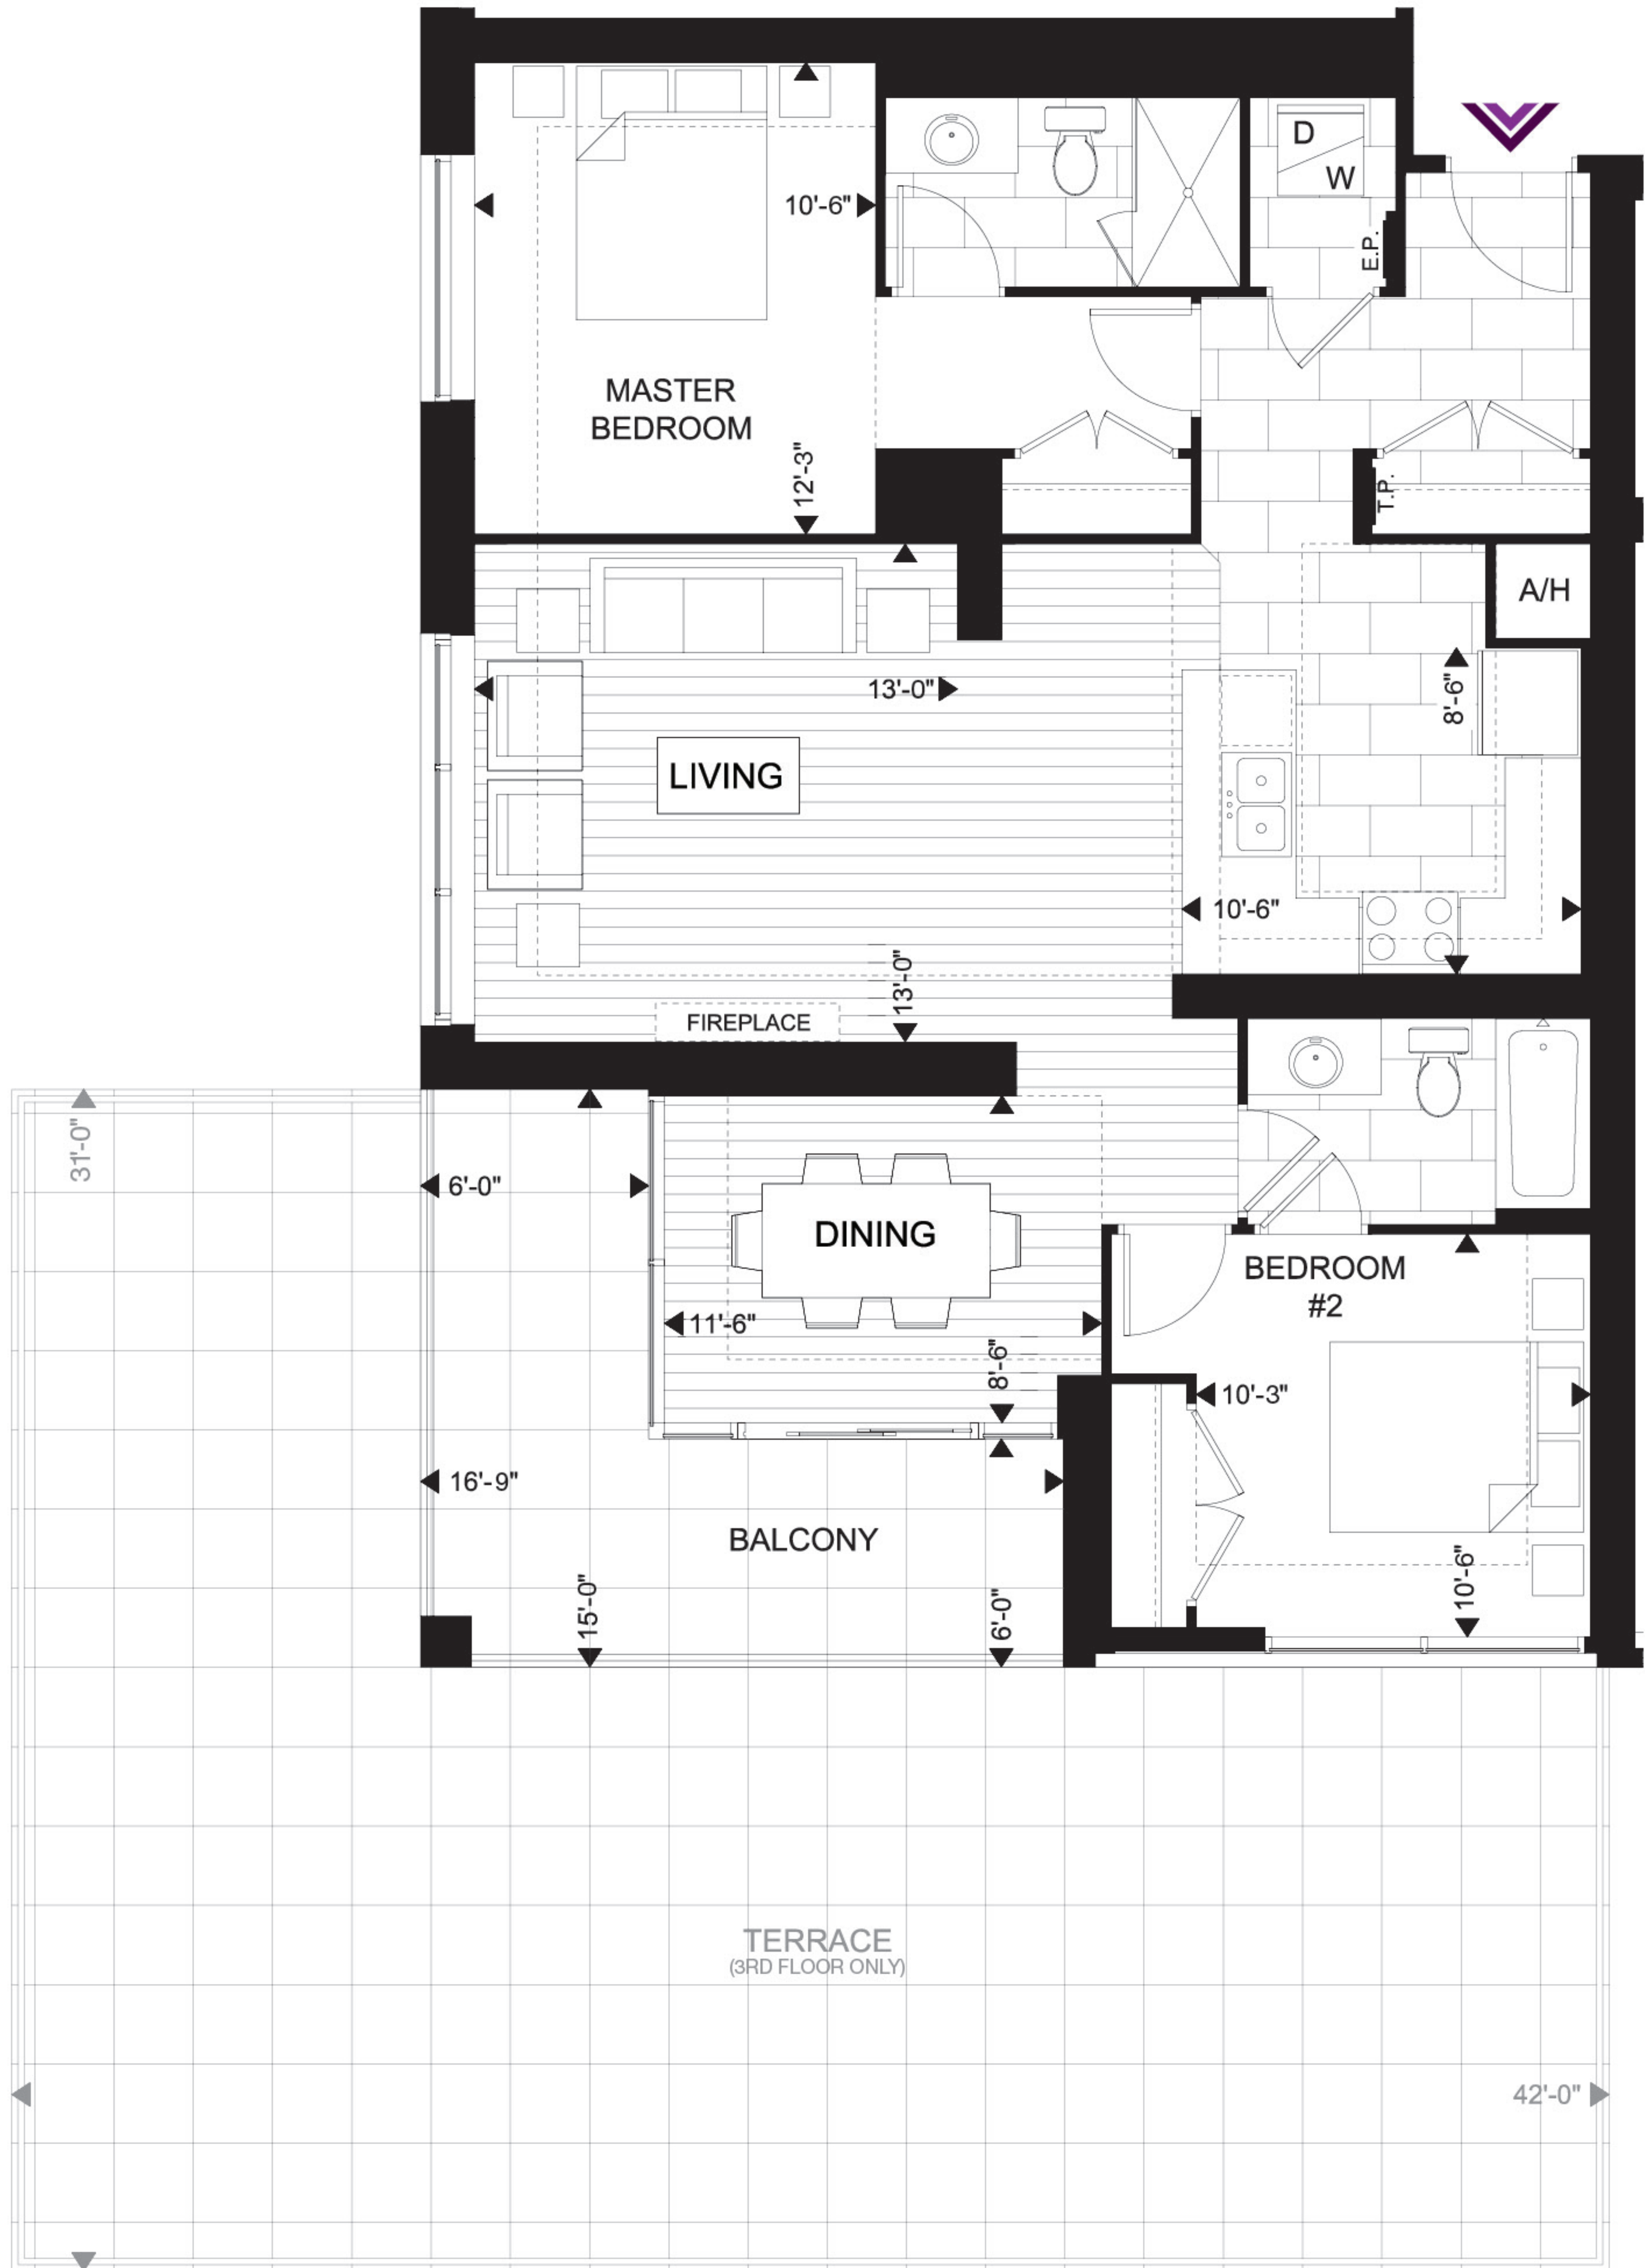

SUITE 2C 1165 SQ.FT. | 2 BED

TERRACE: 987 SQ.FT. | TOTAL: 2152 SQ.FT.

GORDON SQUARE
CONDOMINIUMS

SUITE AVAILABILITY