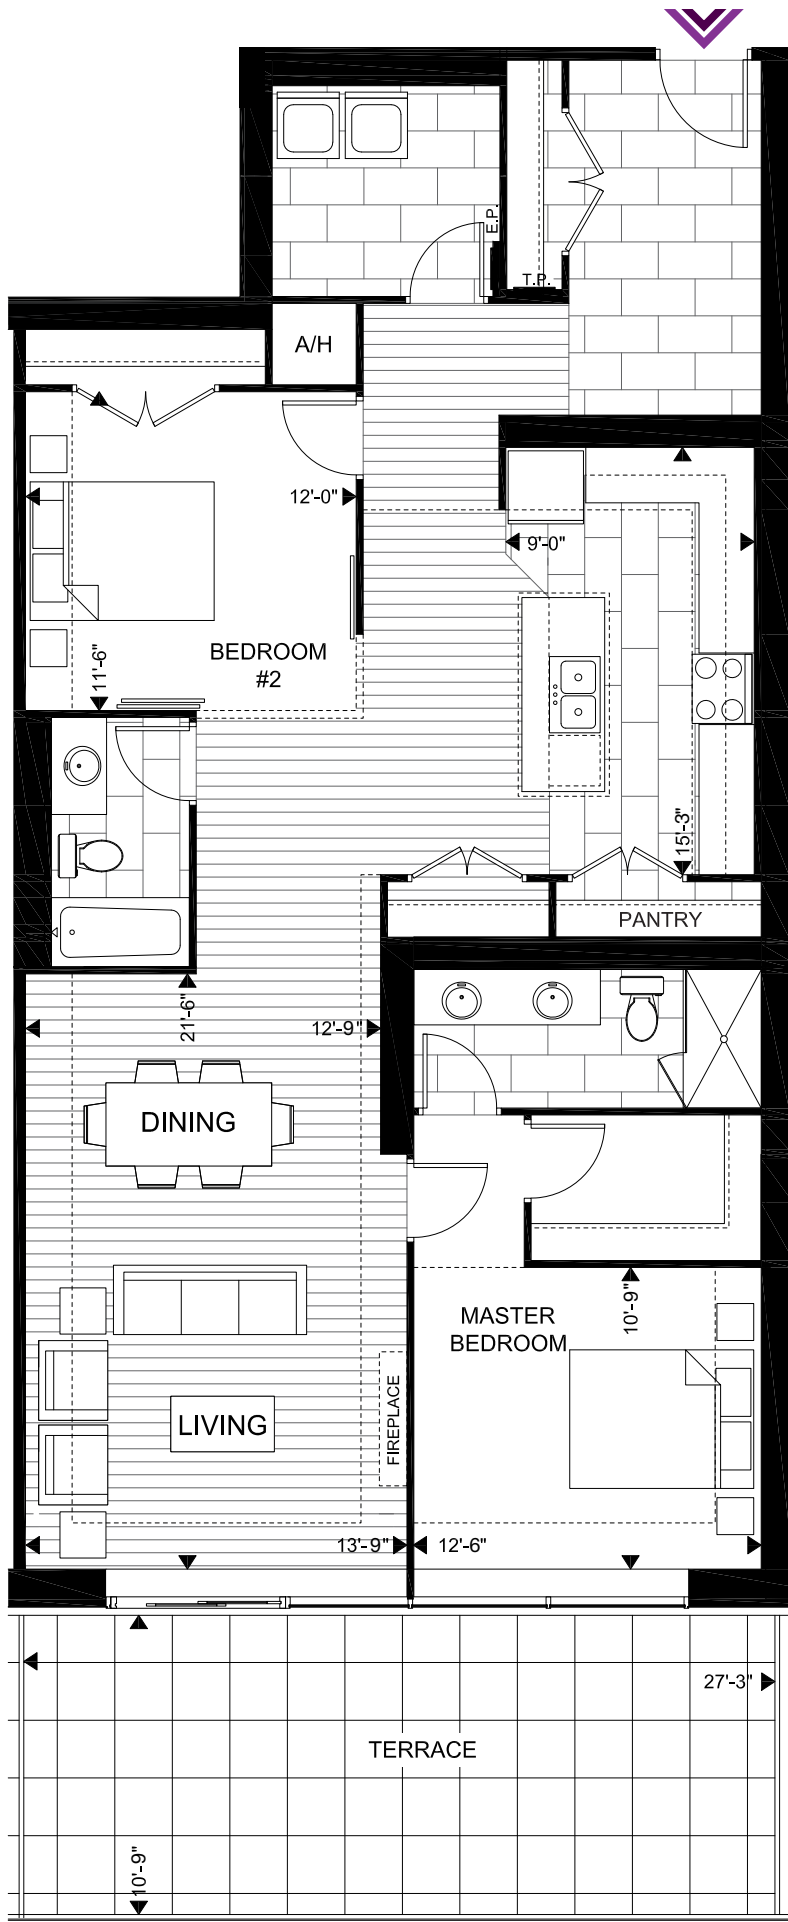

SUITE 2R 1461 SQ.FT. | 2 BED

TERRACE: 294 SQ.FT. | TOTAL: 1755 SQ.FT.

GORDON SQUARE
CONDOMINIUMS

SUITE AVAILABILITY