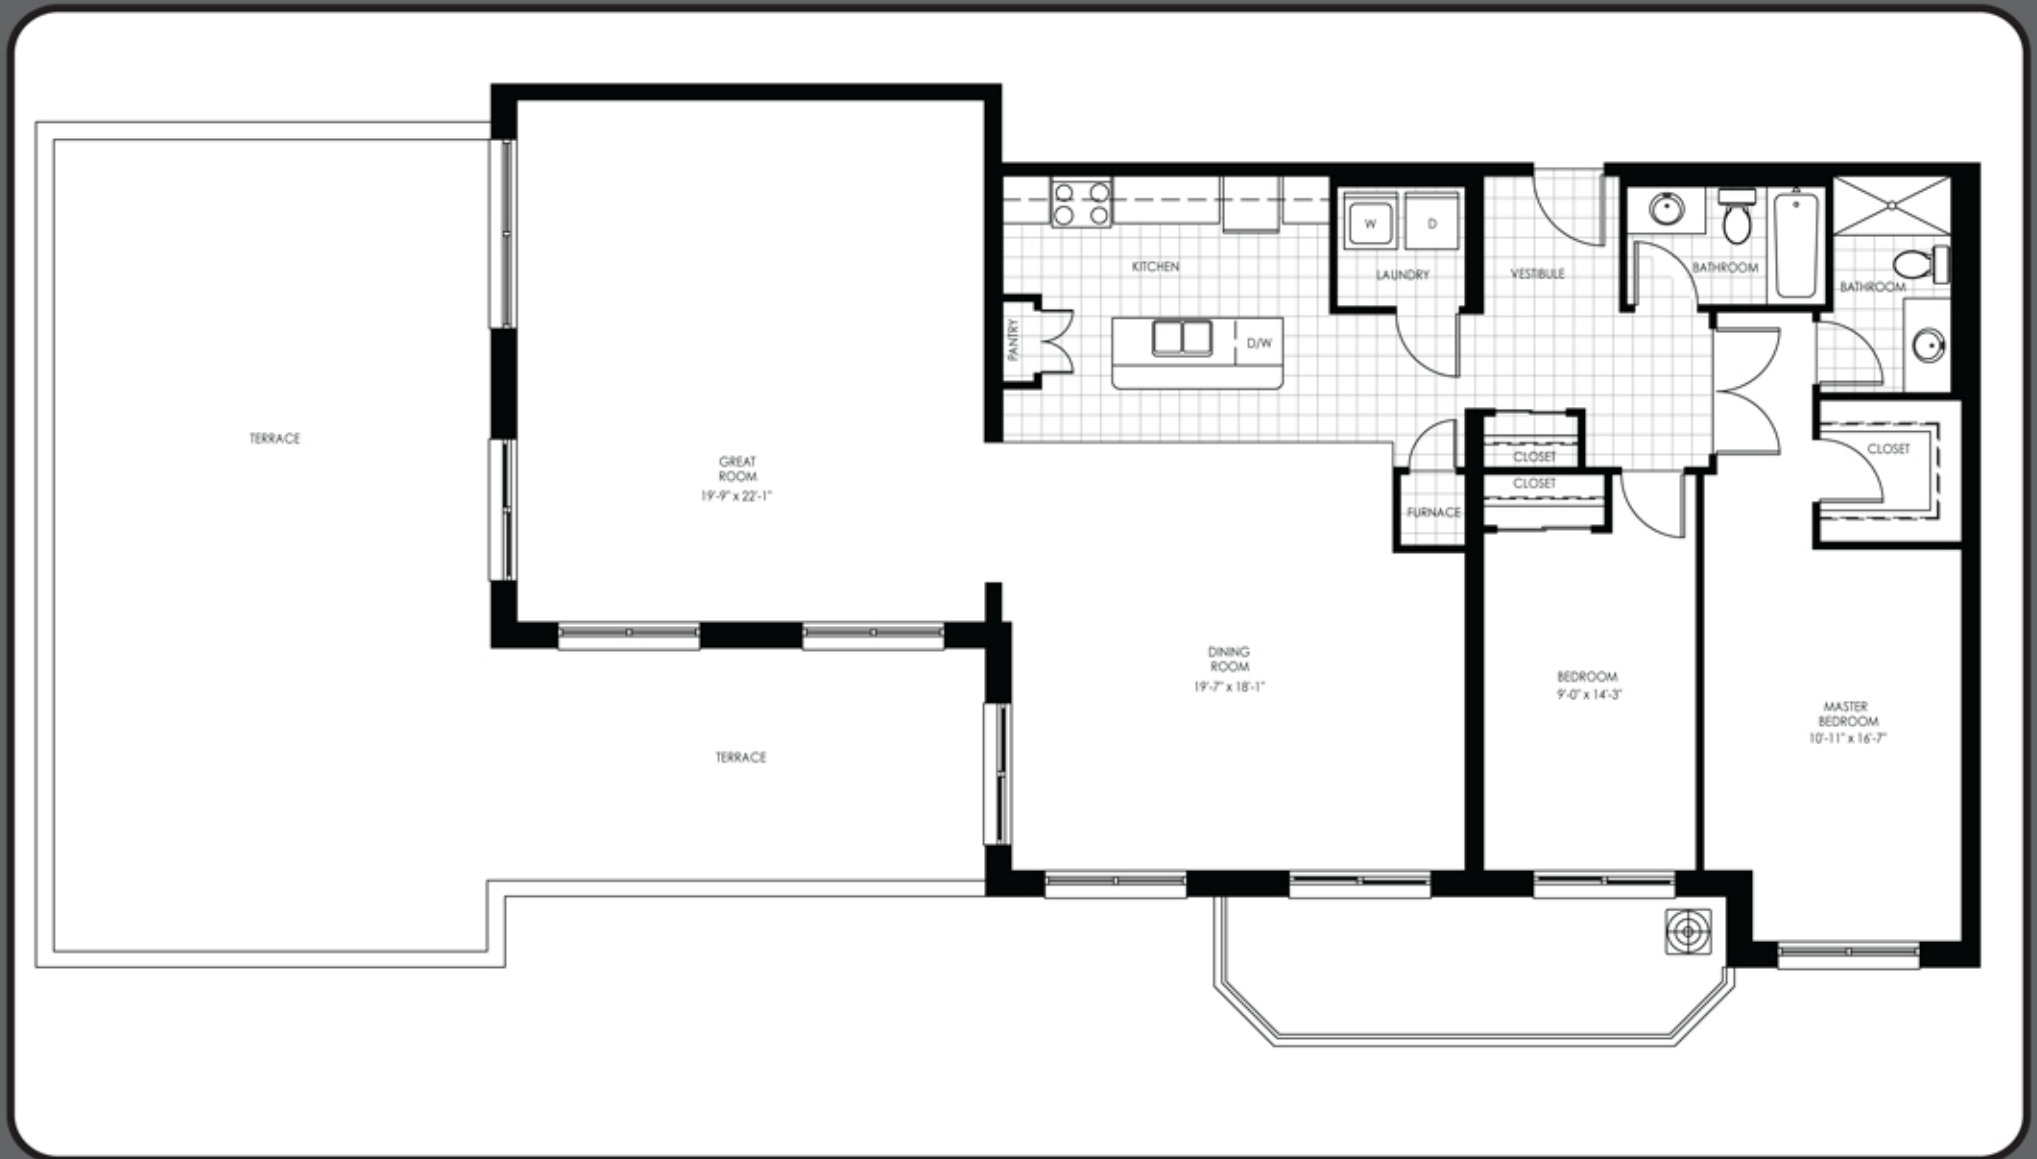

# Juliana

PLACE

UNIT 2H  
PENTHOUSE - 2 BEDROOM  
1800 sq. ft.

tricar.com

All plans are approximate dimensions and subject to change. Actual useable floor space may vary from the stated floor plan. E. & o.E.