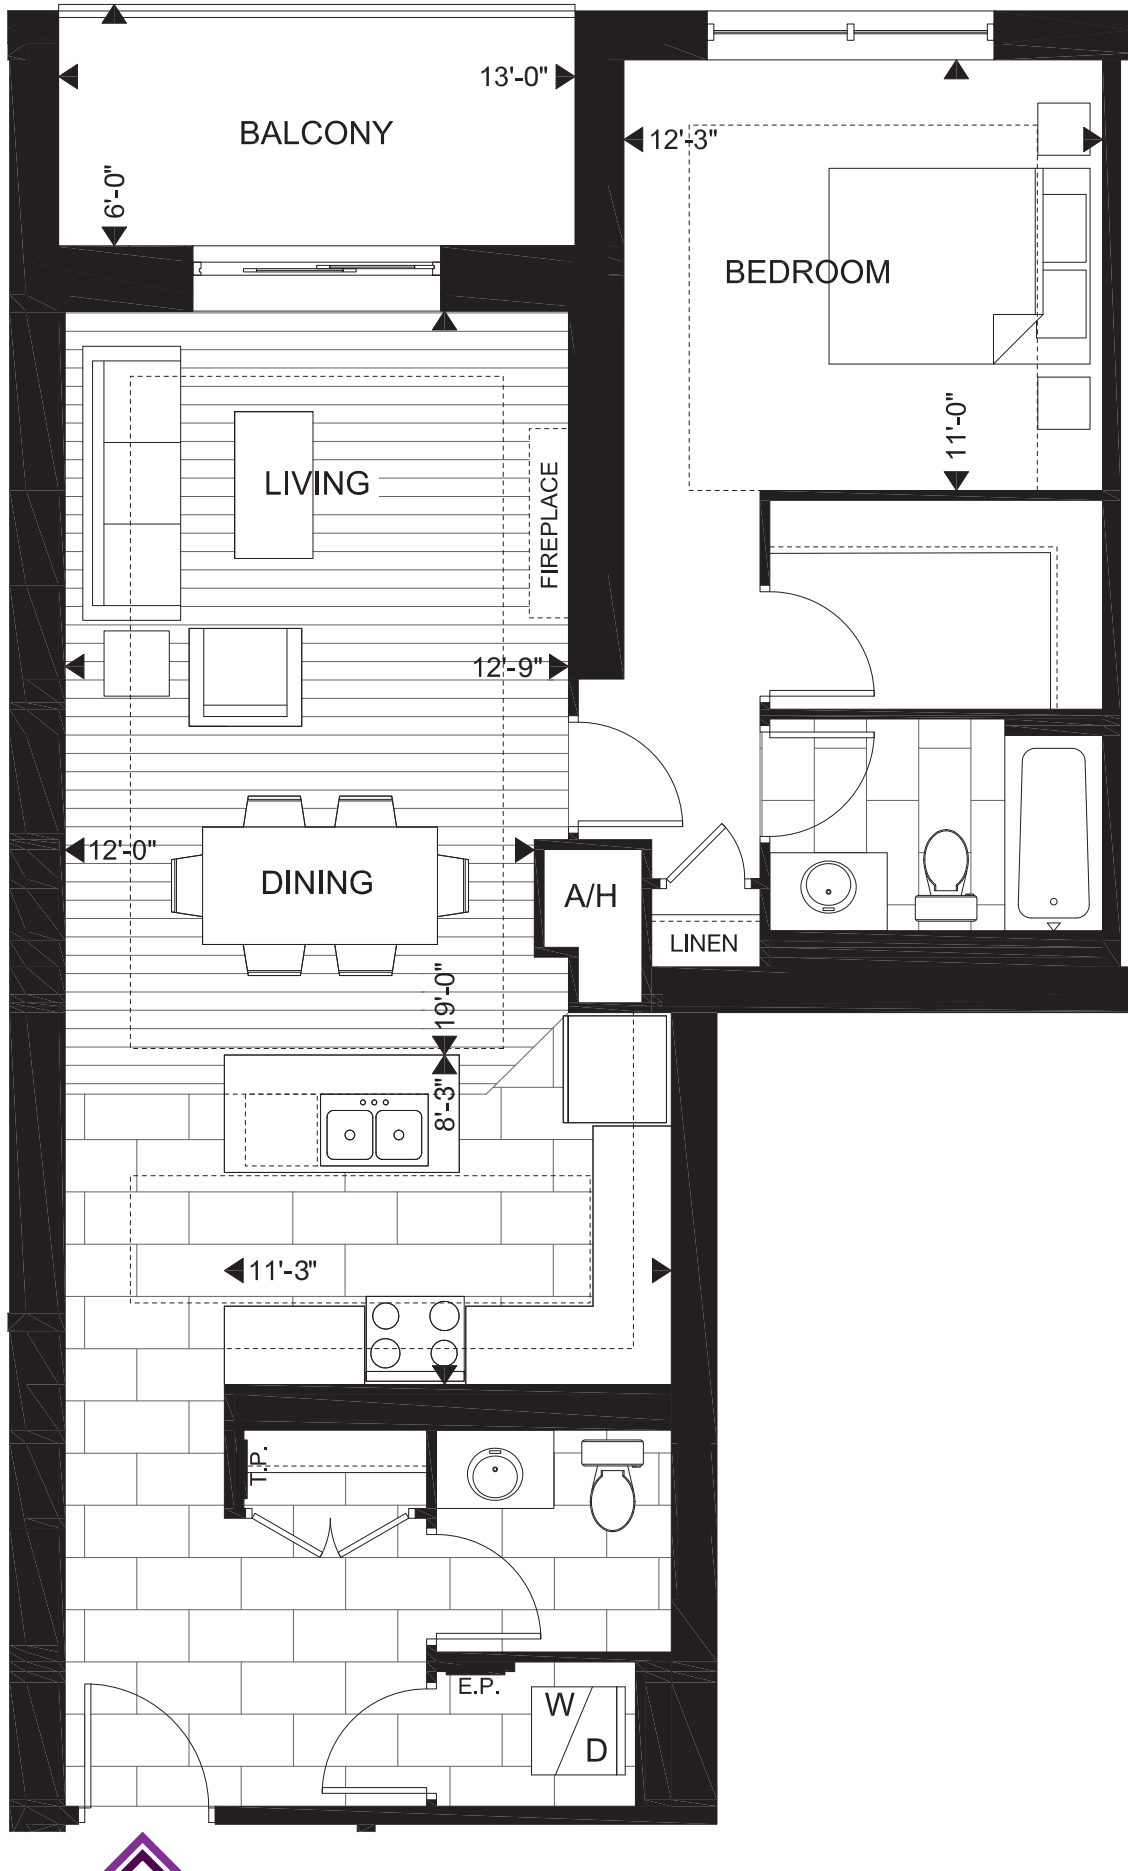

SUITE 1F 947 SQ.FT. | 1 BED

TERRACE: 81 SQ.FT. | TOTAL: 1028 SQ.FT.

GORDON SQUARE
CONDOMINIUMS

SUITE AVAILABILITY