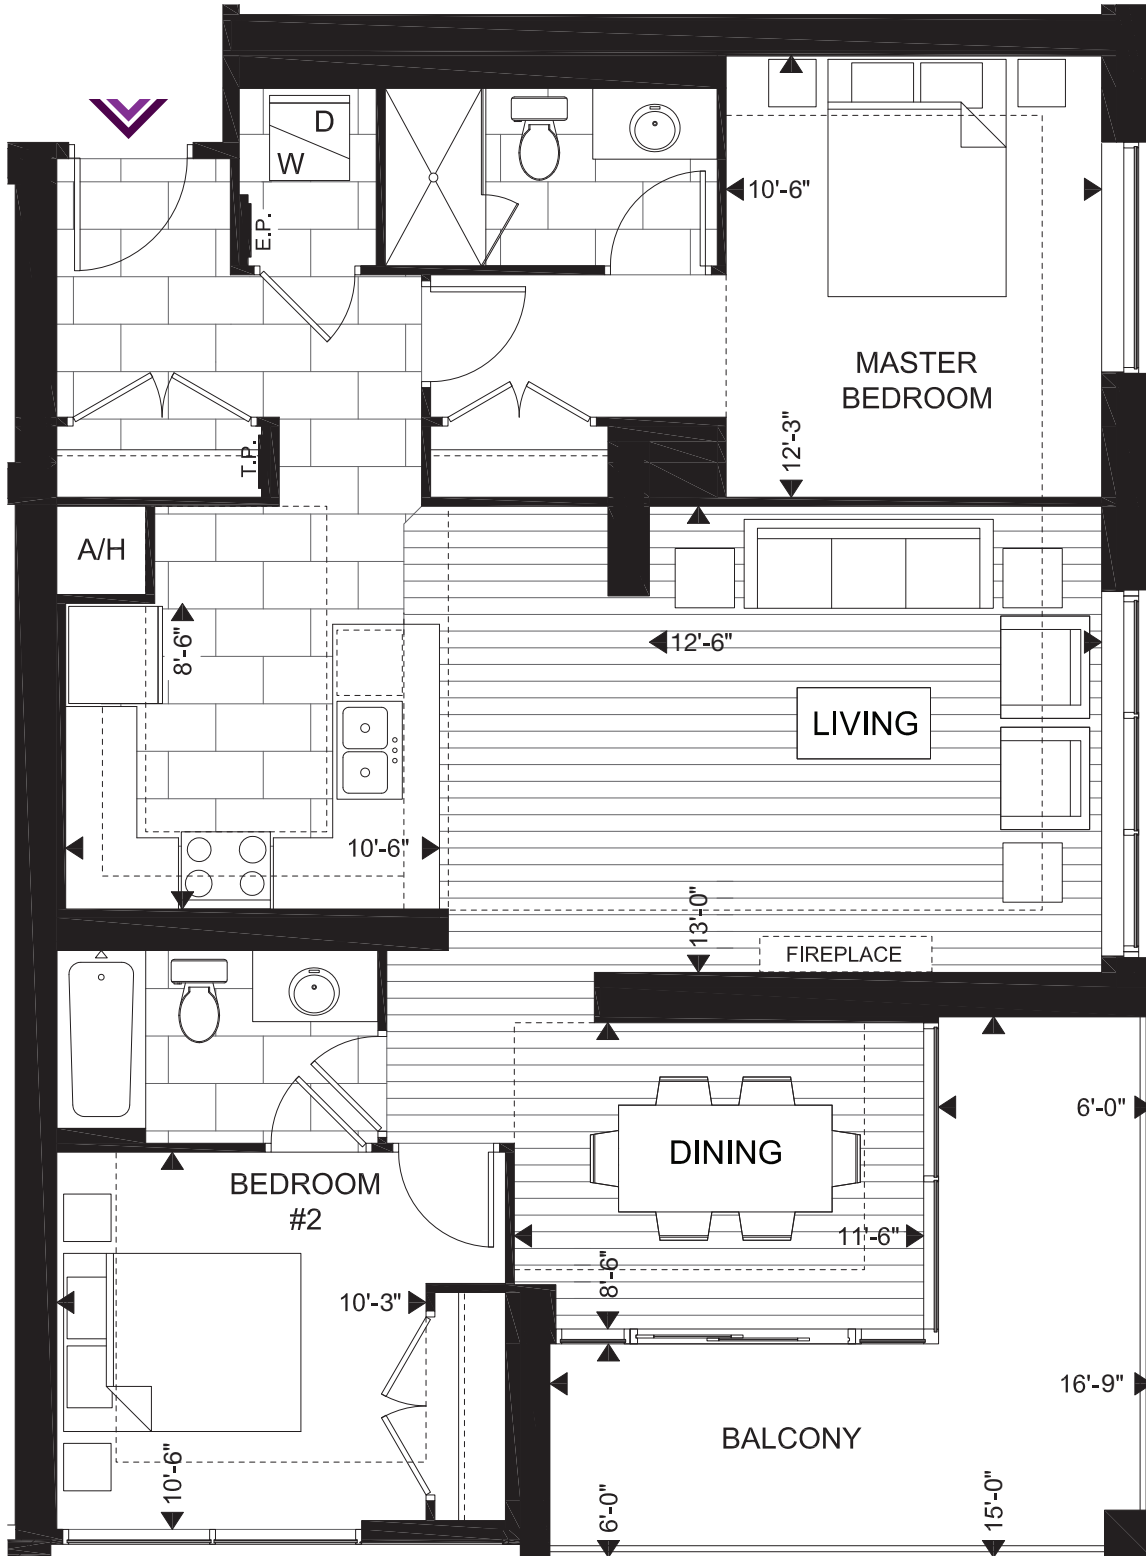

SUITE 2Ca 1165 SQ.FT. | 2 BED

BALCONY: 157 SQ.FT. | TOTAL: 1322 SQ.FT.

GORDON SQUARE
CONDOMINIUMS

SUITE AVAILABILITY

THIRD FLOOR

FOURTH-ELEVENTH FLOOR