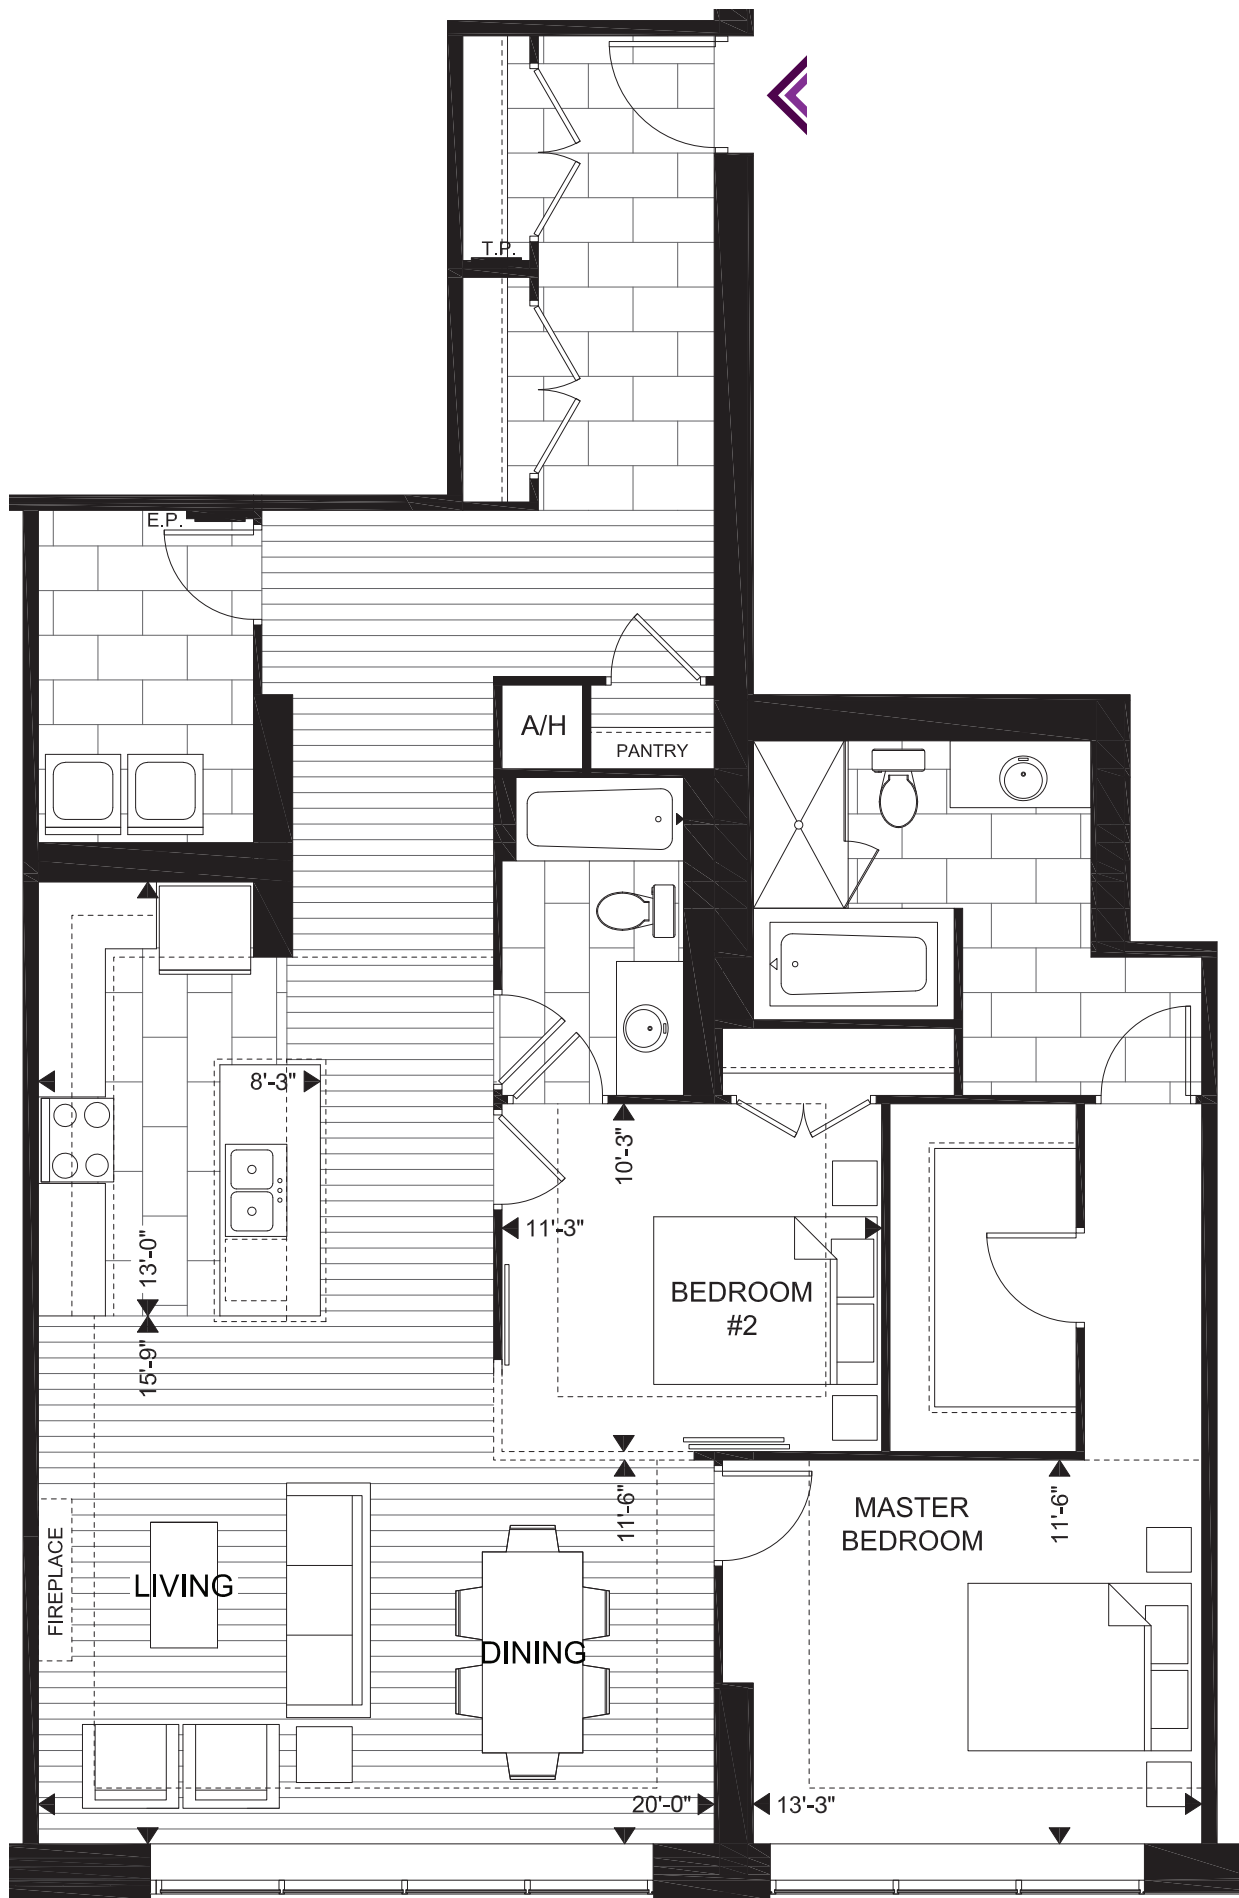

SUITE 2J 1473 SQ.FT. | 2 BED

GORDON SQUARE
CONDOMINIUMS

SUITE AVAILABILITY

tricar.com/gordon

Plans are subject to change without notice. Actual floor space may vary from stated area. Plans may show optional features not included in base price. See sales staff for more details. E. & O. E.

The Height of Living.