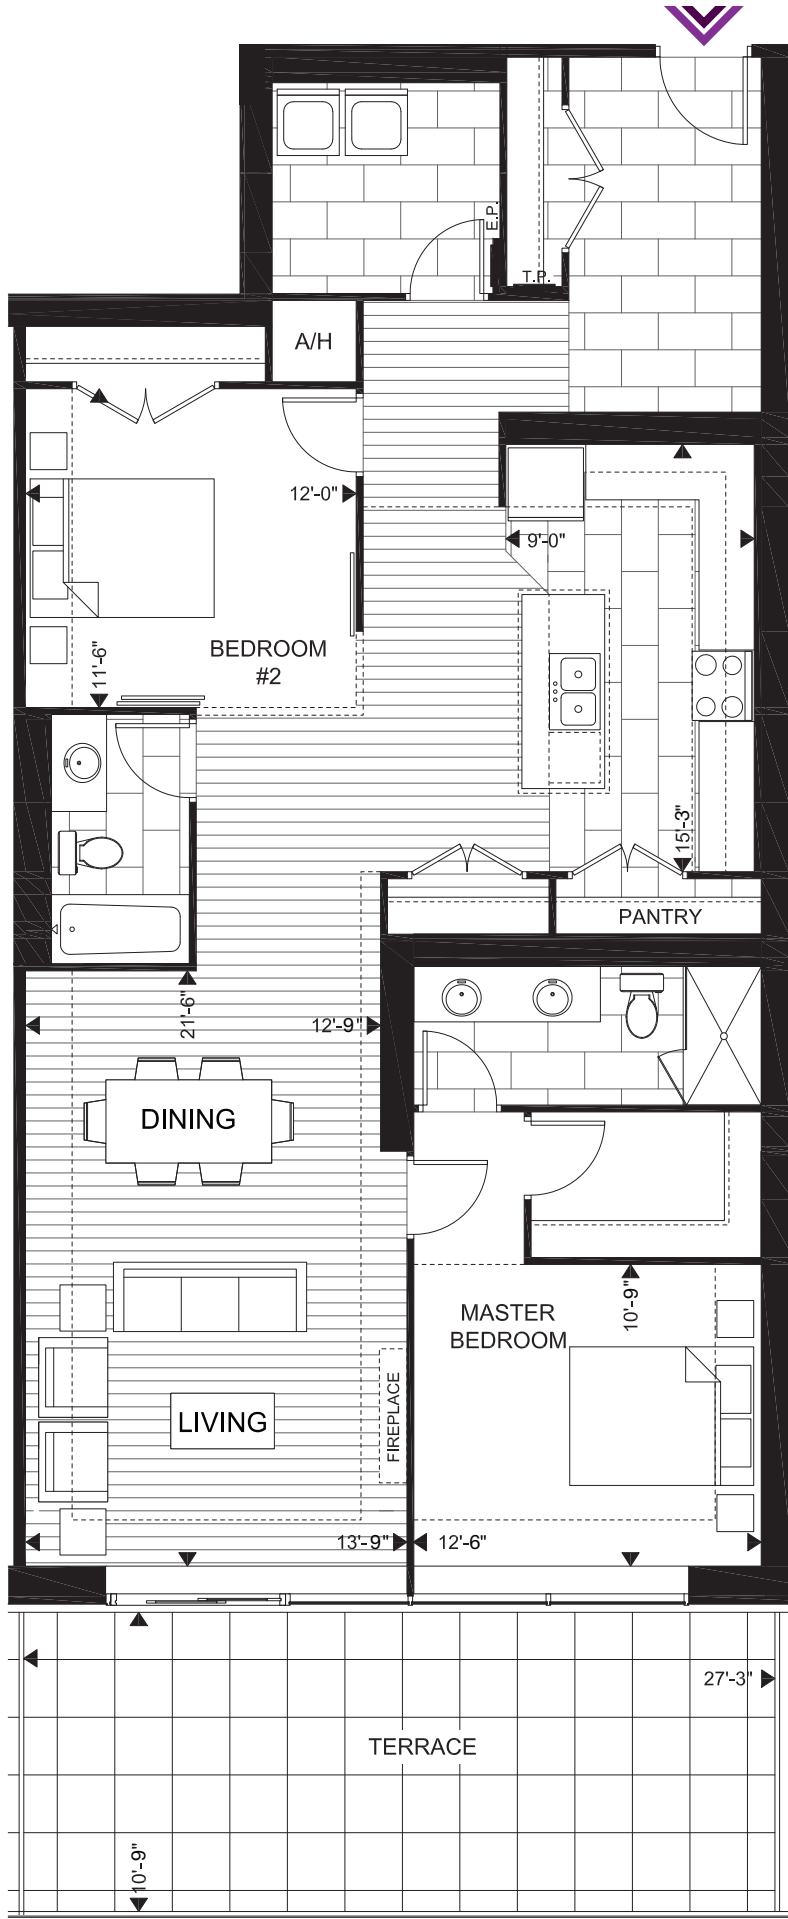

SUITE 2R 1461 SQ.FT. | 2 BED

TERRACE: 294 SQ.FT. | TOTAL: 1755 SQ.FT.

GORDON SQUARE
CONDOMINIUMS

SUITE AVAILABILITY