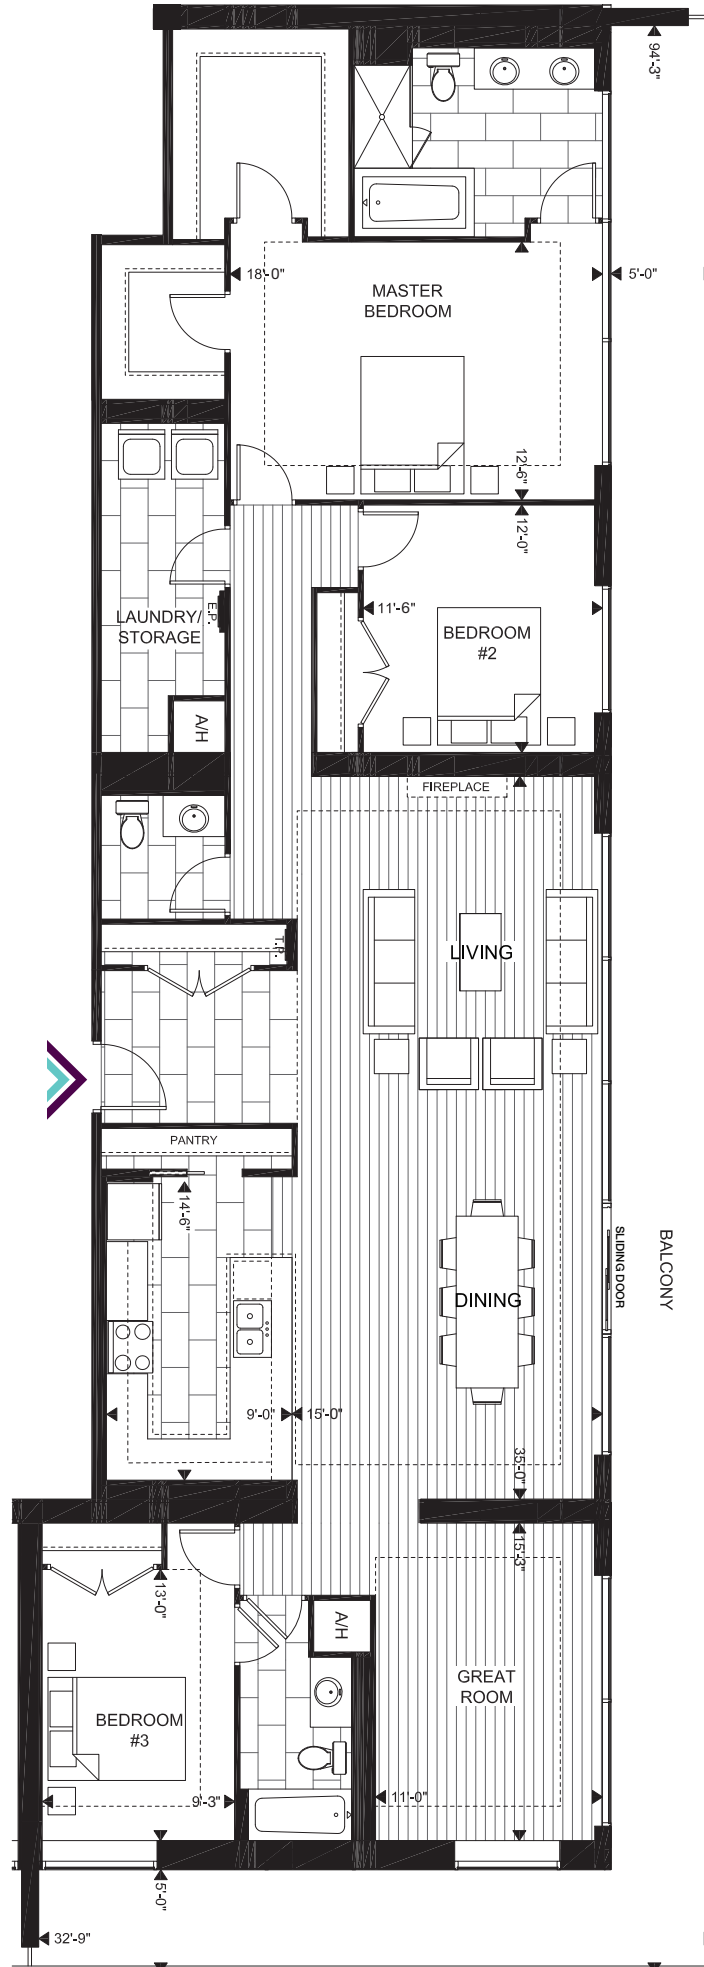

SUITE 3J 2259 SQ.FT. | 3 BED

BALCONY: 611 SQ.FT. | TOTAL: 2870 SQ.FT.

GORDON SQUARE
CONDOMINIUMS

SUITE AVAILABILITY

FOURTEENTH FLOOR