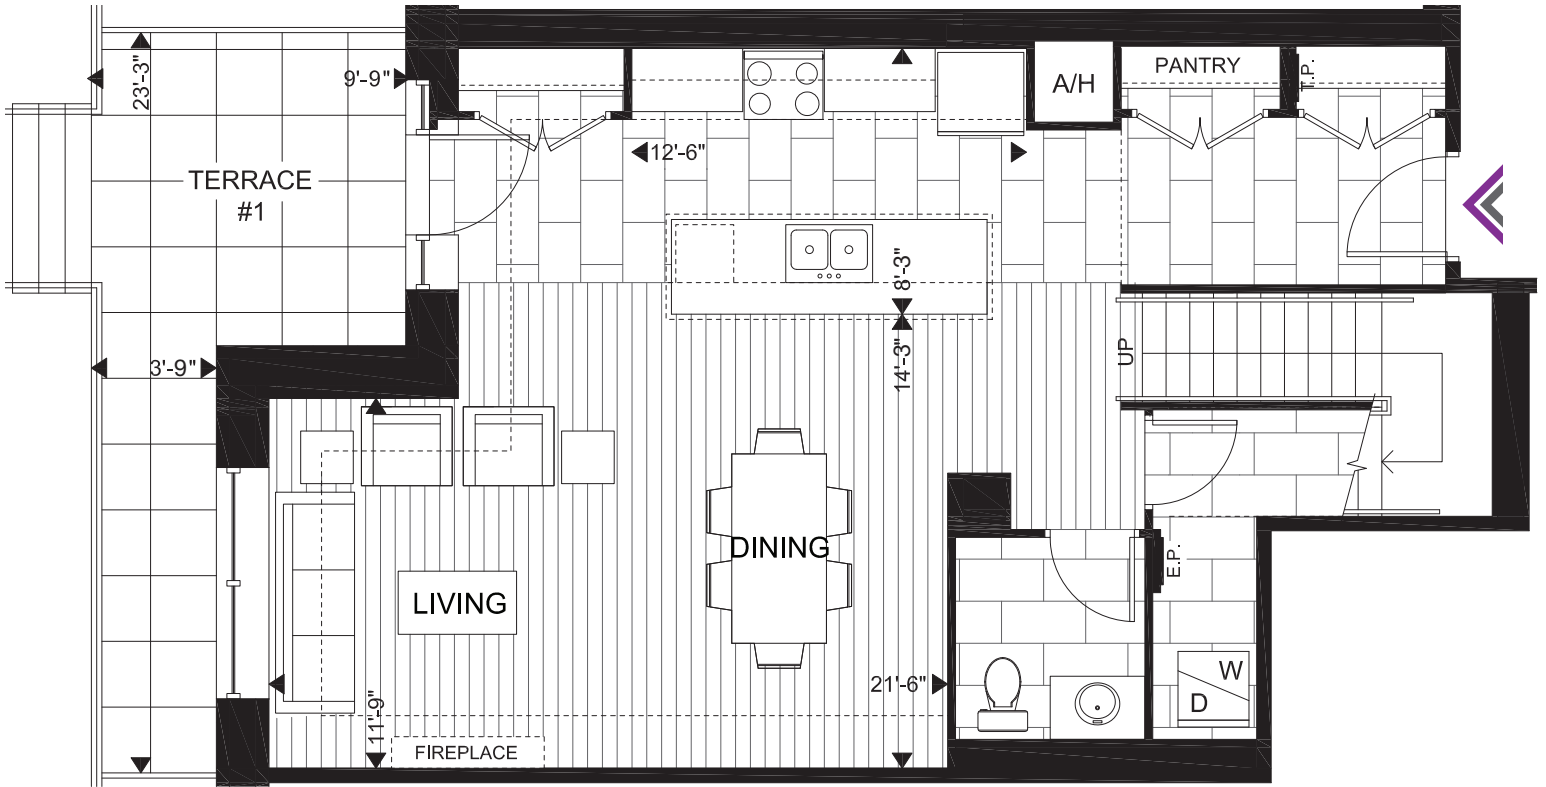

TOWN T2C 1494 SQ.FT. | 2 BED

TERRACE 1: 152 SQ.FT. & TERRACE 2: 145 SQ.FT. | TOTAL: 1791 SQ.FT.

GORDON SQUARE
CONDOMINIUMS

1ST FLOOR

2ND FLOOR

SUITE AVAILABILITY