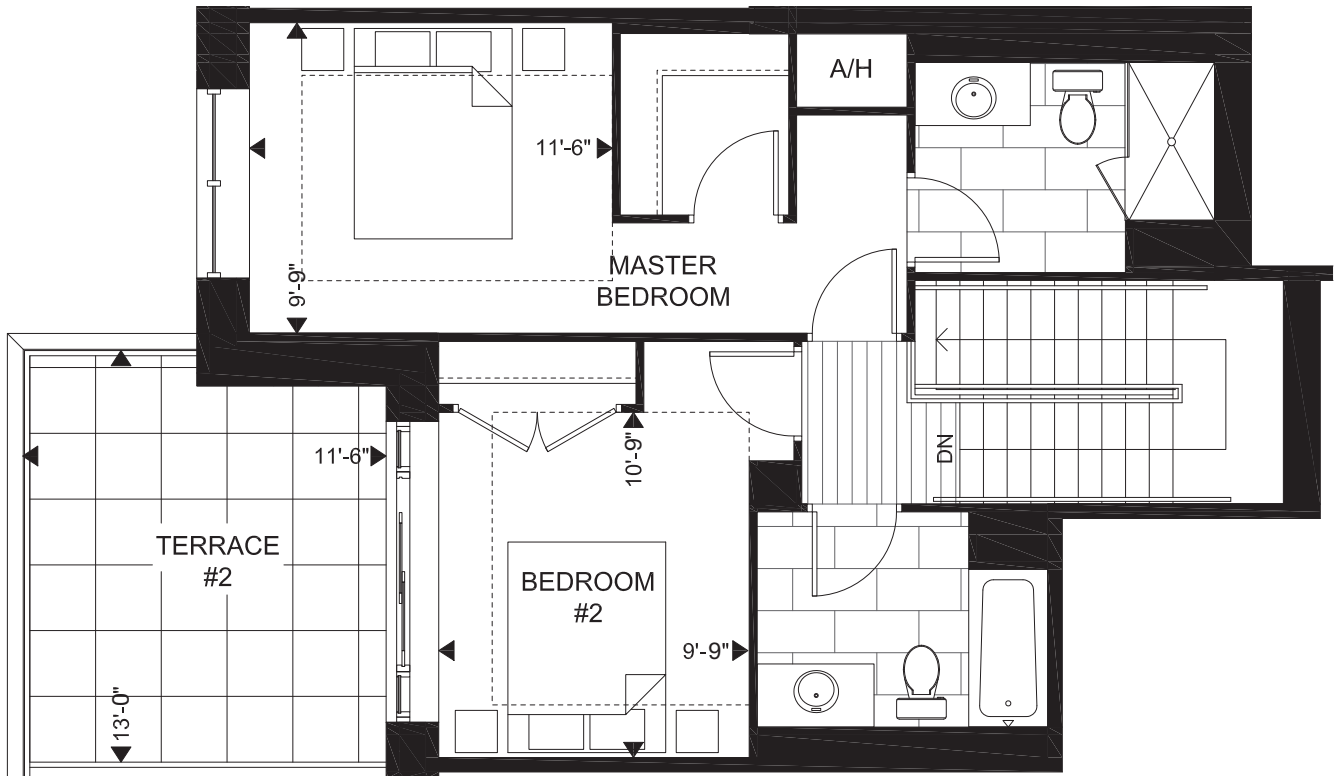

TOWN T2C 1494 SQ.FT. | 2 BED

TERRACE 1: 152 SQ.FT. & TERRACE 2: 145 SQ.FT. | TOTAL: 1791 SQ.FT.

GORDON SQUARE
CONDOMINIUMS

1ST FLOOR

2ND FLOOR

SUITE AVAILABILITY