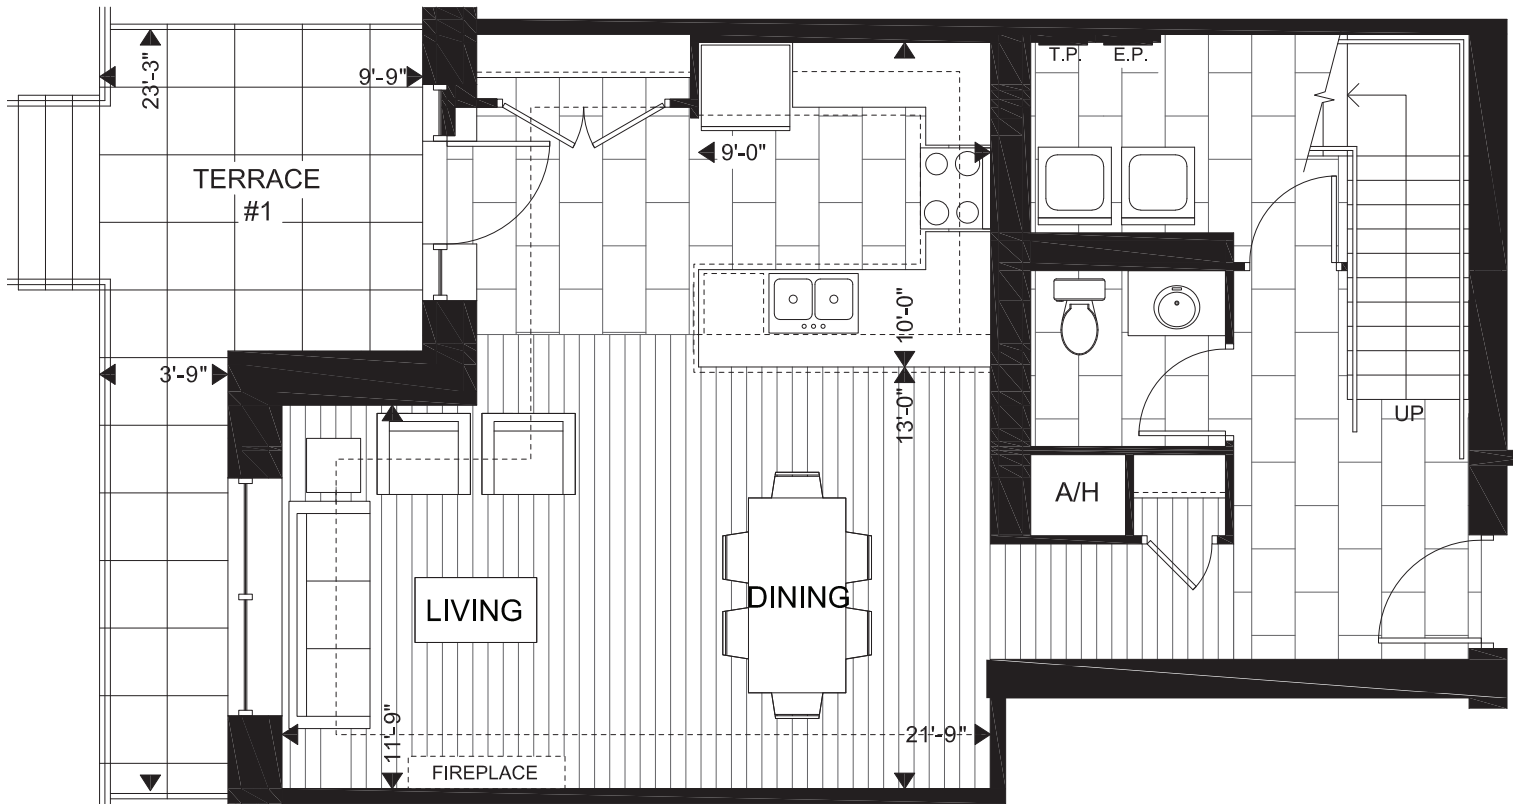

# TOWN T2E 1429 SQ.FT. | 2 BED

TERRACE 1: 155 SQ.FT. & TERRACE 2: 145 SQ.FT. | TOTAL: 1729 SQ.FT.

GORDON SQUARE  
CONDOMINIUMS

1ST FLOOR

2ND FLOOR

## SUITE AVAILABILITY

GROUND FLOOR

SECOND FLOOR