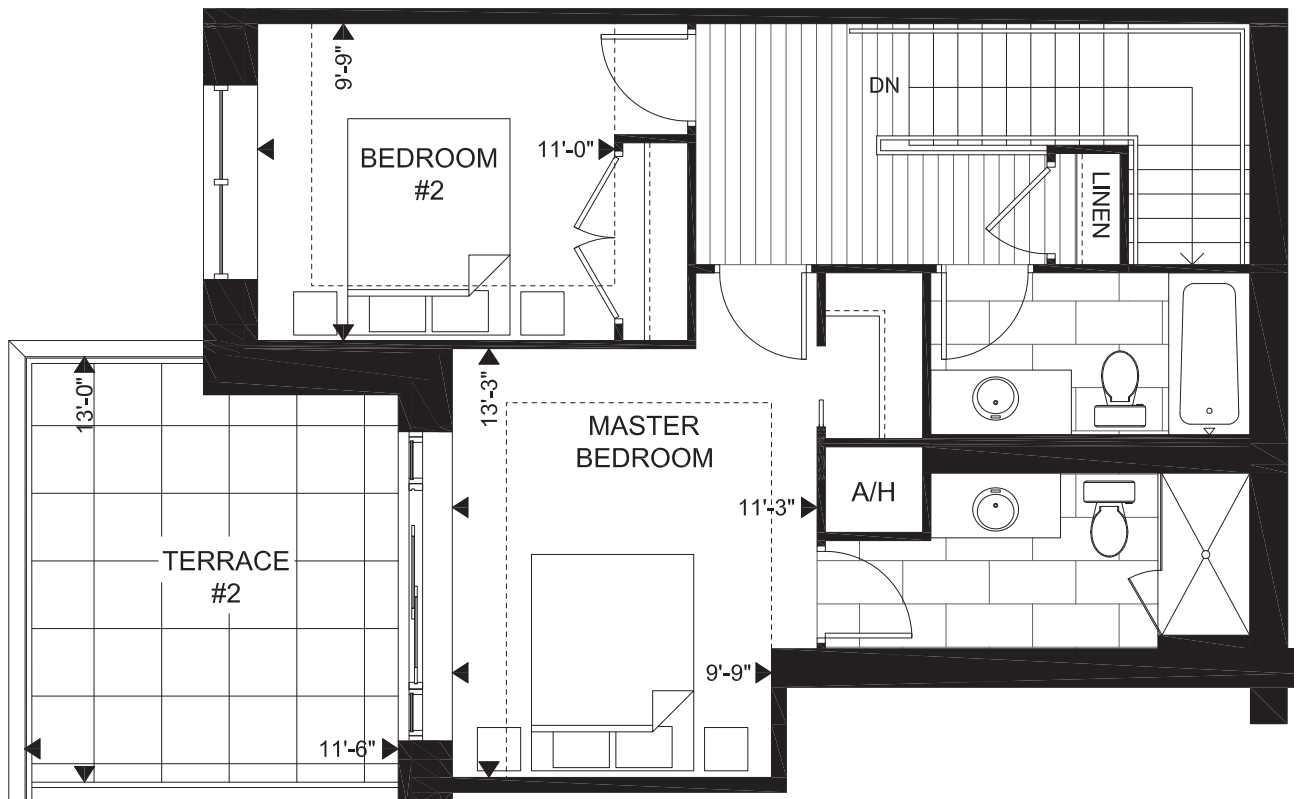

# TOWN T2E 1429 SQ.FT. | 2 BED

TERRACE 1: 155 SQ.FT. & TERRACE 2: 145 SQ.FT. | TOTAL: 1729 SQ.FT.

GORDON SQUARE  
CONDOMINIUMS

1ST FLOOR

2ND FLOOR

## SUITE AVAILABILITY

GROUND FLOOR

SECOND FLOOR