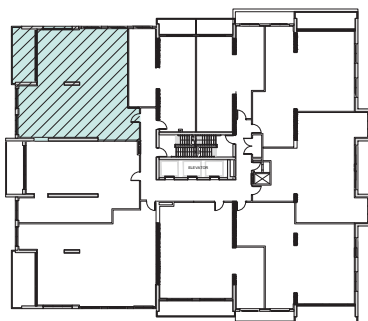

RIVERWALK

YORK 3Ab | 1,710 sq.ft. | 2 BED

UNIT: 1308 - 2308

BALCONY: 165 sq.ft.

SUITE AVAILABILITY:

13TH - 23RD FLR KEY PLAN

TRICAR
THE HEIGHT OF LIVING

Tricar.com/Riverwalk