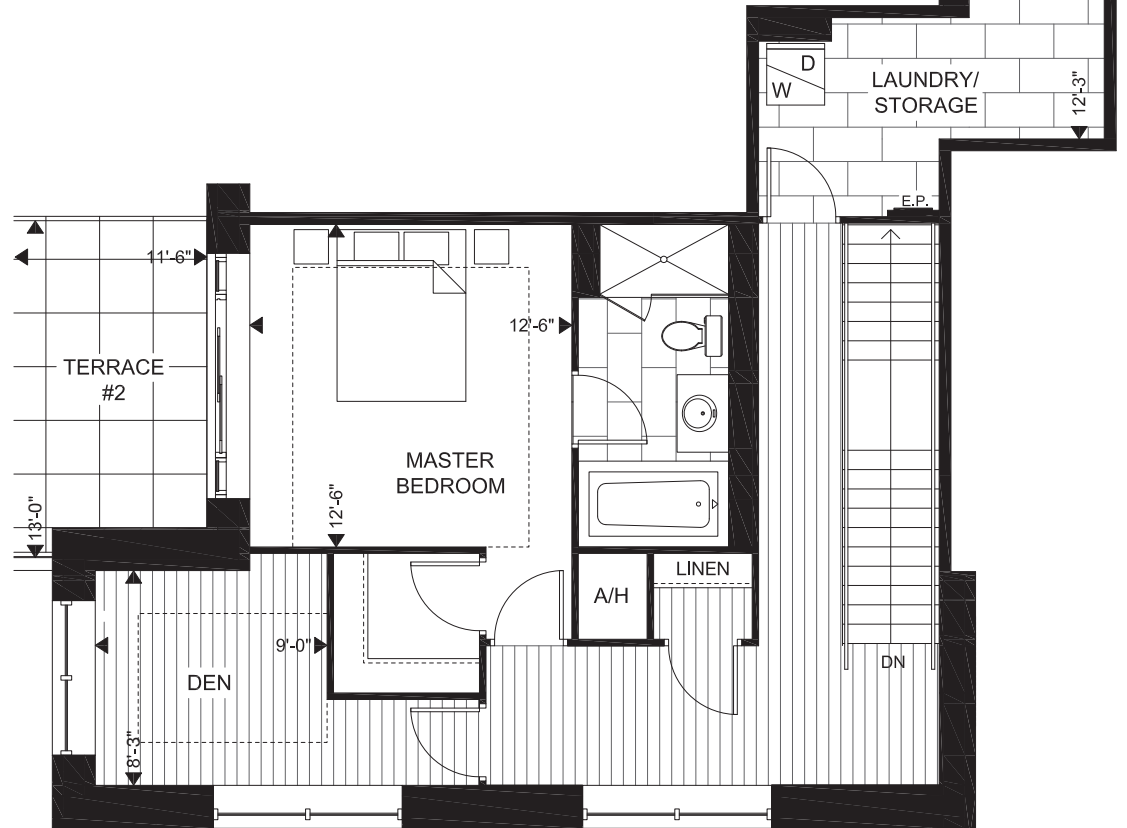

TOWN T2B 1884 SQ.FT. | 2 BED + DEN

TERRACE 1: 155 SQ.FT. & TERRACE 2: 143 SQ.FT. | TOTAL: 2182 SQ.FT.

GORDON SQUARE
CONDOMINIUMS

1ST FLOOR

2ND FLOOR

SUITE AVAILABILITY