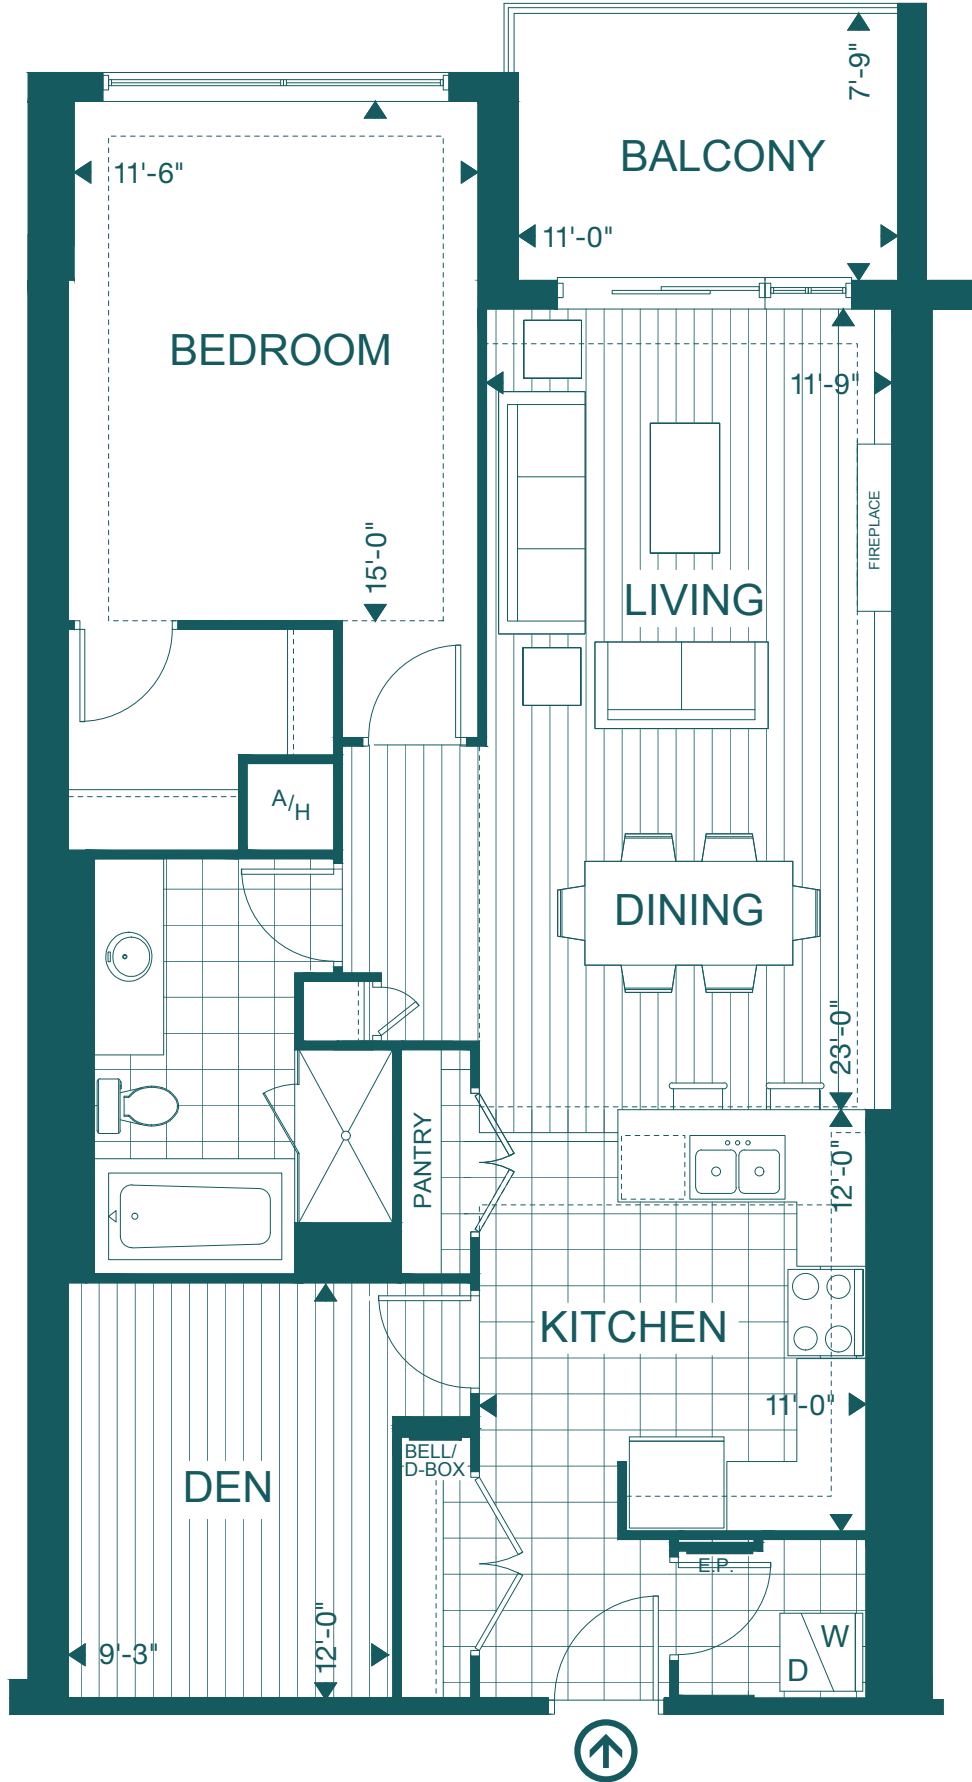

BRUSSELS-1A SUITE: 1111 SQ. FT. / BALCONY: 88 SQ. FT. / TOTAL: 1199 SQ. FT.

SUITE AVAILABILITY

TYPICAL FLOORS 3-10 | ALSO AVAILABLE ON FLOORS 2 AND 11

Plans are subject to change without notice. Actual floor space may vary from stated area. Bulkheads and box outs will be required as chases for plumbing and mechanical. Illustrations are artists concept and may show features not included in base price. Second floors have terraces, all other floors have balconies. See sales staff for more information. E. & O. E.