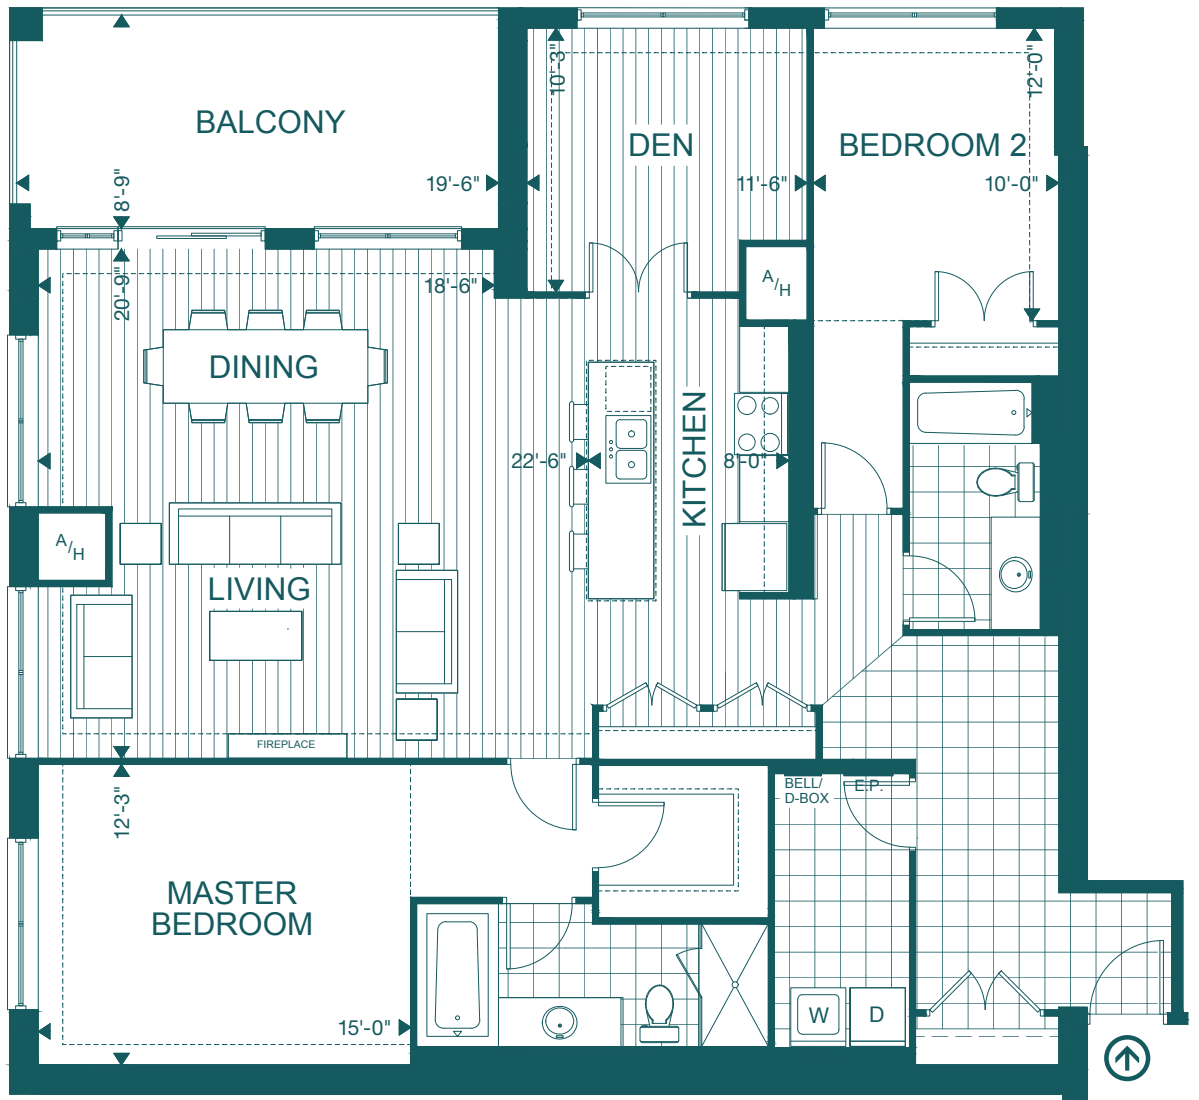

COPENHAGEN-2A

SUITE: 1737 SQ. FT. / BALCONY: 178 SQ. FT. / TOTAL: 1915 SQ. FT.

VILLAGENORTH
II

SUITE AVAILABILITY

TYPICAL FLOORS 3-10 | ALSO AVAILABLE ON FLOOR 2

Plans are subject to change without notice. Actual floor space may vary from stated area. Bulkheads and box outs will be required as chases for plumbing and mechanical. Illustrations are artists concept and may show features not included in base price. Second floors have terraces, all other floors have balconies. See sales staff for more information. E. & O. E.