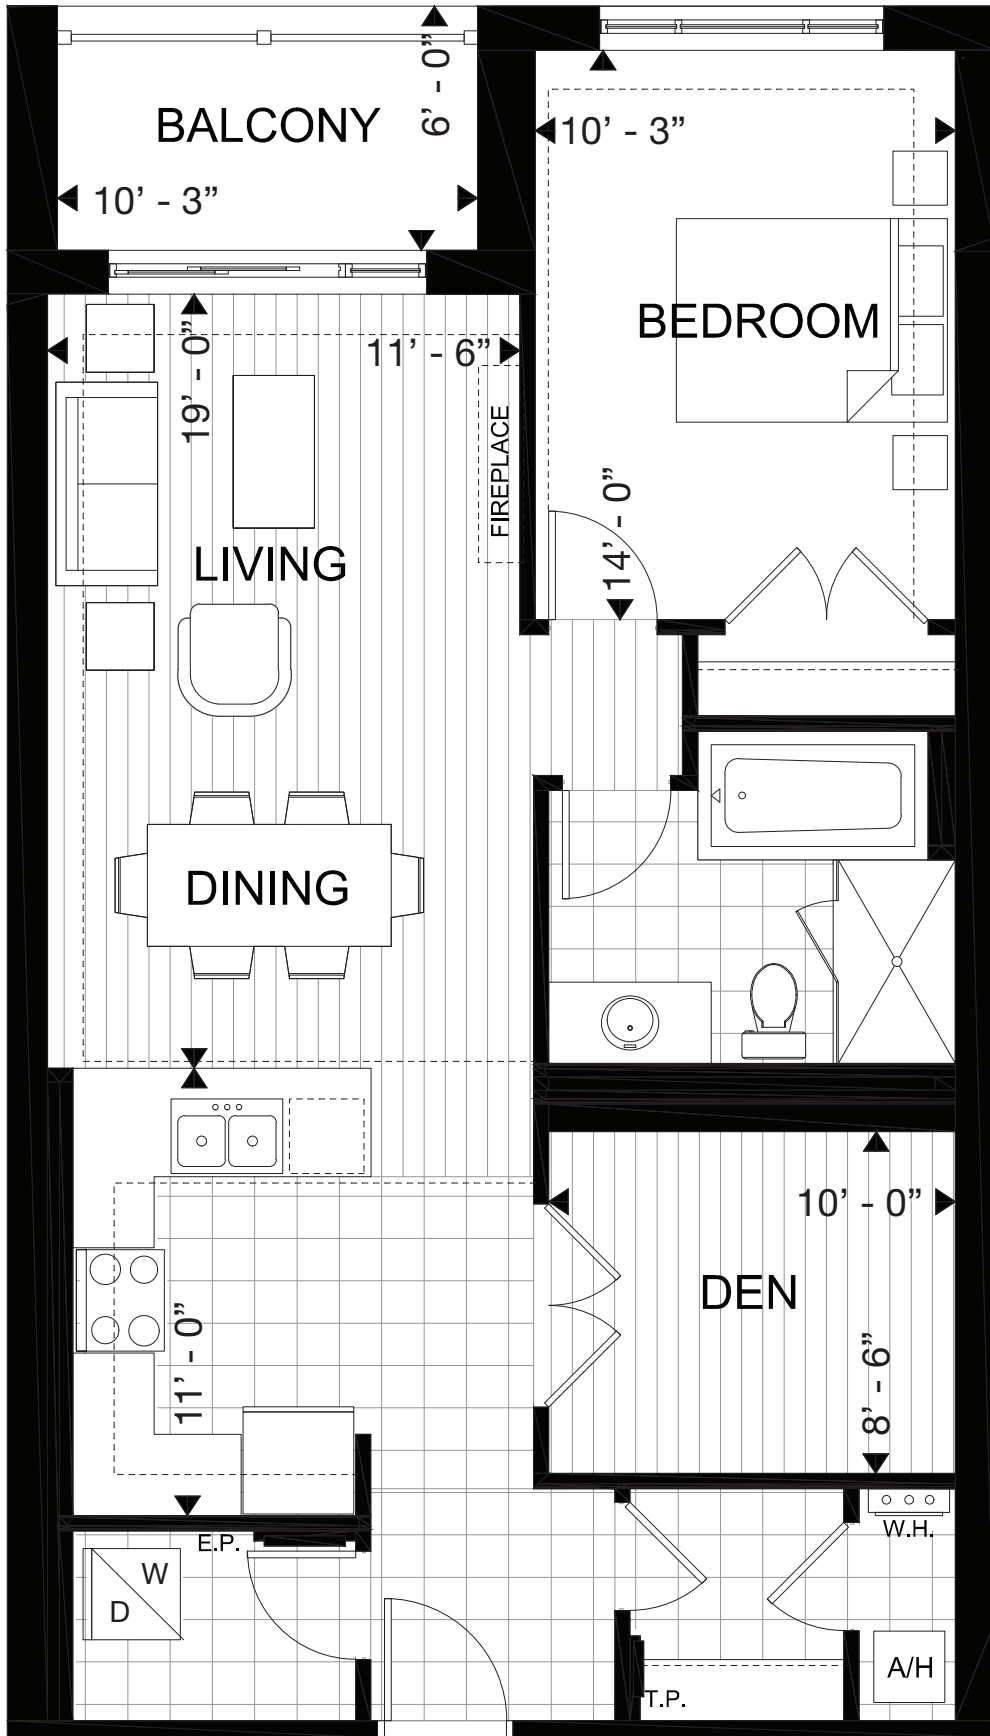

NORMANDY - 1A 1 BED + DEN

SUITE: 920 SQ.FT. | BALCONY: 60 SQ.FT. | TOTAL: 980 SQ.FT.

VILLAS
OF AVON
PHASE II

SUITE AVAILABILITY

FIRST FLOOR

FOURTH FLOOR

Plans are subject to change without notice. Actual floor space may vary from stated area. Plans may show optional features not included in base price. See sales staff for more details. E. & O. E.