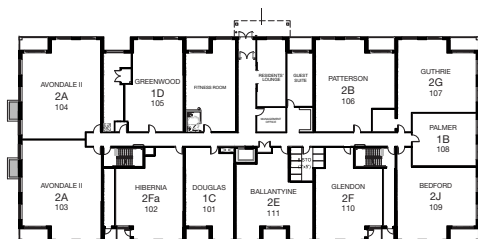

NORMANDY - 1A 1 BED + DEN

SUITE: 920 SQ.FT. | BALCONY: 60 SQ.FT. | TOTAL: 980 SQ.FT.

VILLAS
OF AVON
PHASE II

SUITE AVAILABILITY

FIRST FLOOR

FOURTH FLOOR

Plans are subject to change without notice. Actual floor space may vary from stated area. Plans may show optional features not included in base price. See sales staff for more details. E. & O. E.