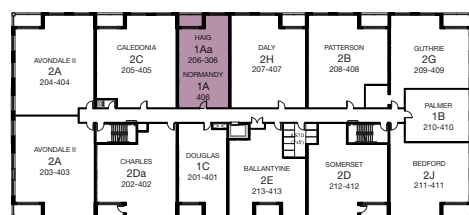

NORMANDY - 1A 1 BED + DEN

SUITE: 920 SQ.FT. | BALCONY: 60 SQ.FT. | TOTAL: 980 SQ.FT.

VILLAS
OF AVON
PHASE II

SUITE AVAILABILITY

FIRST FLOOR

FOURTH FLOOR

Plans are subject to change without notice. Actual floor space may vary from stated area. Plans may show optional features not included in base price. See sales staff for more details. E. & O. E.