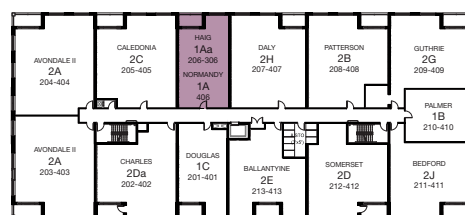

# HAIG - 1Aa 1 BED + DEN (ACCESSIBLE UNIT)

SUITE: 920 SQ.FT. | BALCONY: 60 SQ.FT. | TOTAL: 980 SQ.FT.

**VILLAS**  
OF AVON  
PHASE II

## SUITE AVAILABILITY

FIRST FLOOR

SECOND - THIRD FLOOR

Plans are subject to change without notice. Actual floor space may vary from stated area. Plans may show optional features not included in base price. See sales staff for more details. E. & O. E.