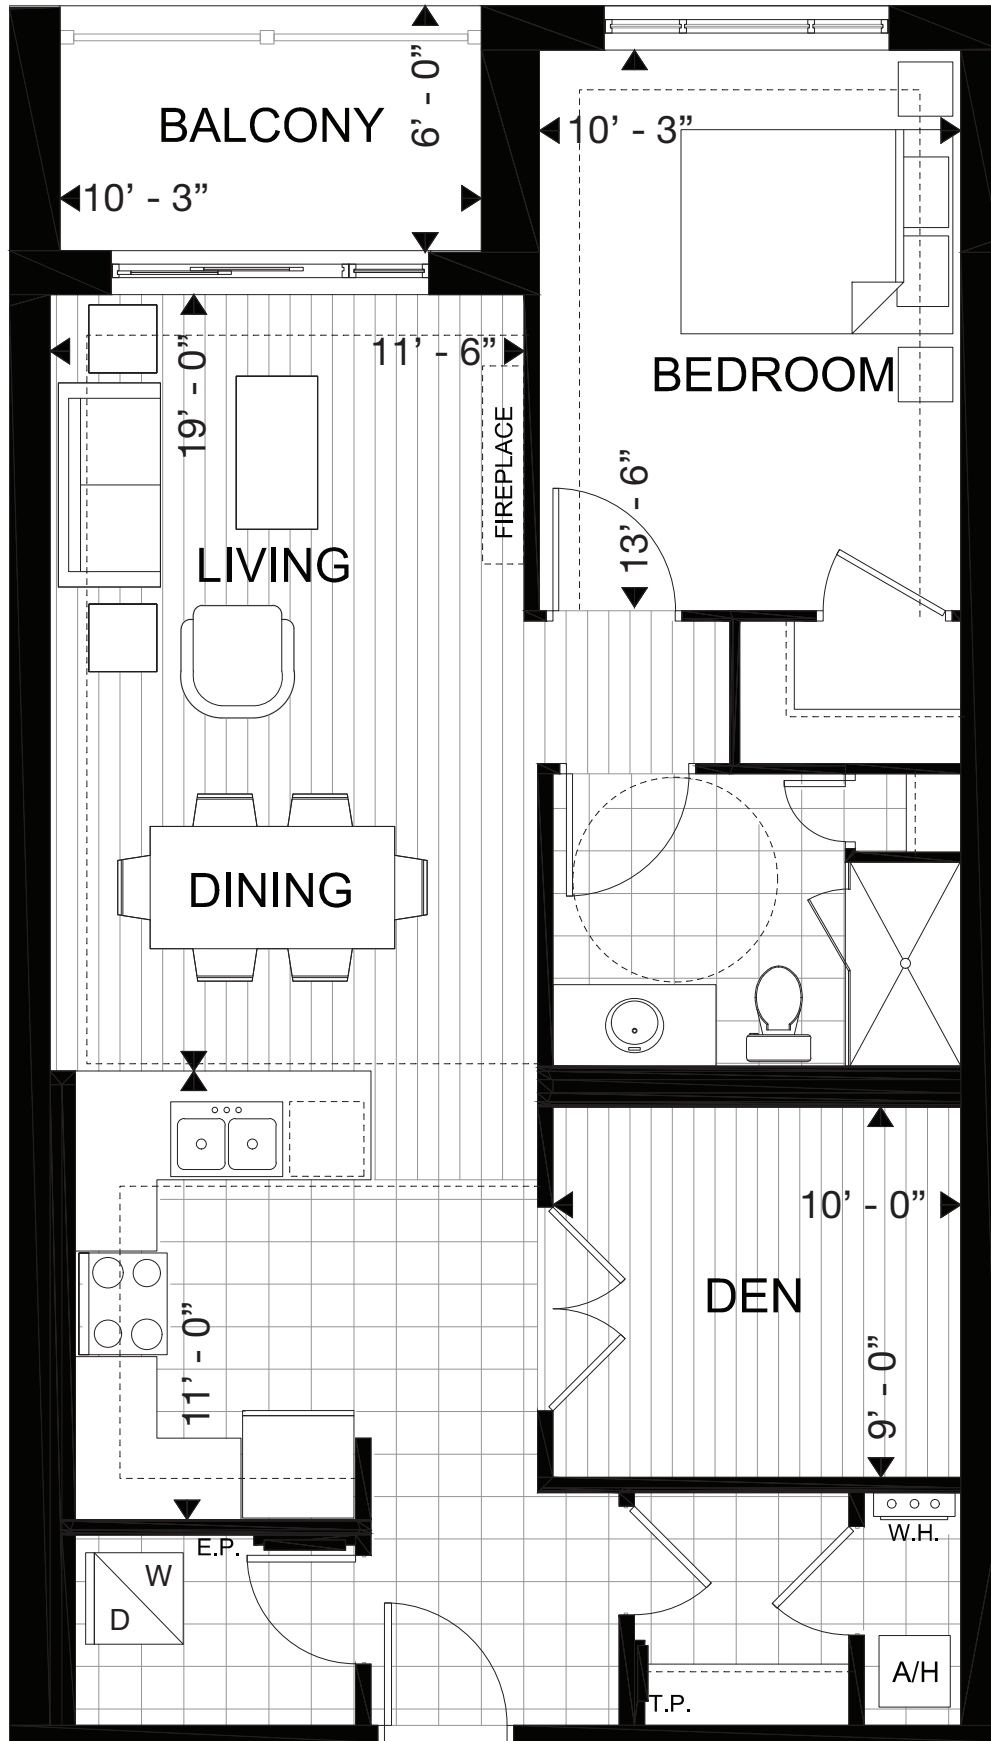

# HAIG - 1Aa 1 BED + DEN (ACCESSIBLE UNIT)

SUITE: 920 SQ.FT. | BALCONY: 60 SQ.FT. | TOTAL: 980 SQ.FT.

**VILLAS**  
OF AVON  
PHASE II

## SUITE AVAILABILITY

FIRST FLOOR

SECOND - THIRD FLOOR

Plans are subject to change without notice. Actual floor space may vary from stated area. Plans may show optional features not included in base price. See sales staff for more details. E. & O. E.