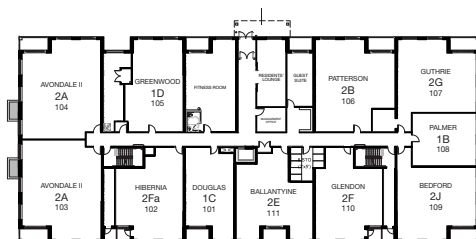

# HAIG - 1Aa 1 BED + DEN (ACCESSIBLE UNIT)

SUITE: 920 SQ.FT. | BALCONY: 60 SQ.FT. | TOTAL: 980 SQ.FT.

**VILLAS**  
OF AVON  
PHASE II

## SUITE AVAILABILITY

FIRST FLOOR

SECOND - THIRD FLOOR

Plans are subject to change without notice. Actual floor space may vary from stated area. Plans may show optional features not included in base price. See sales staff for more details. E. & O. E.