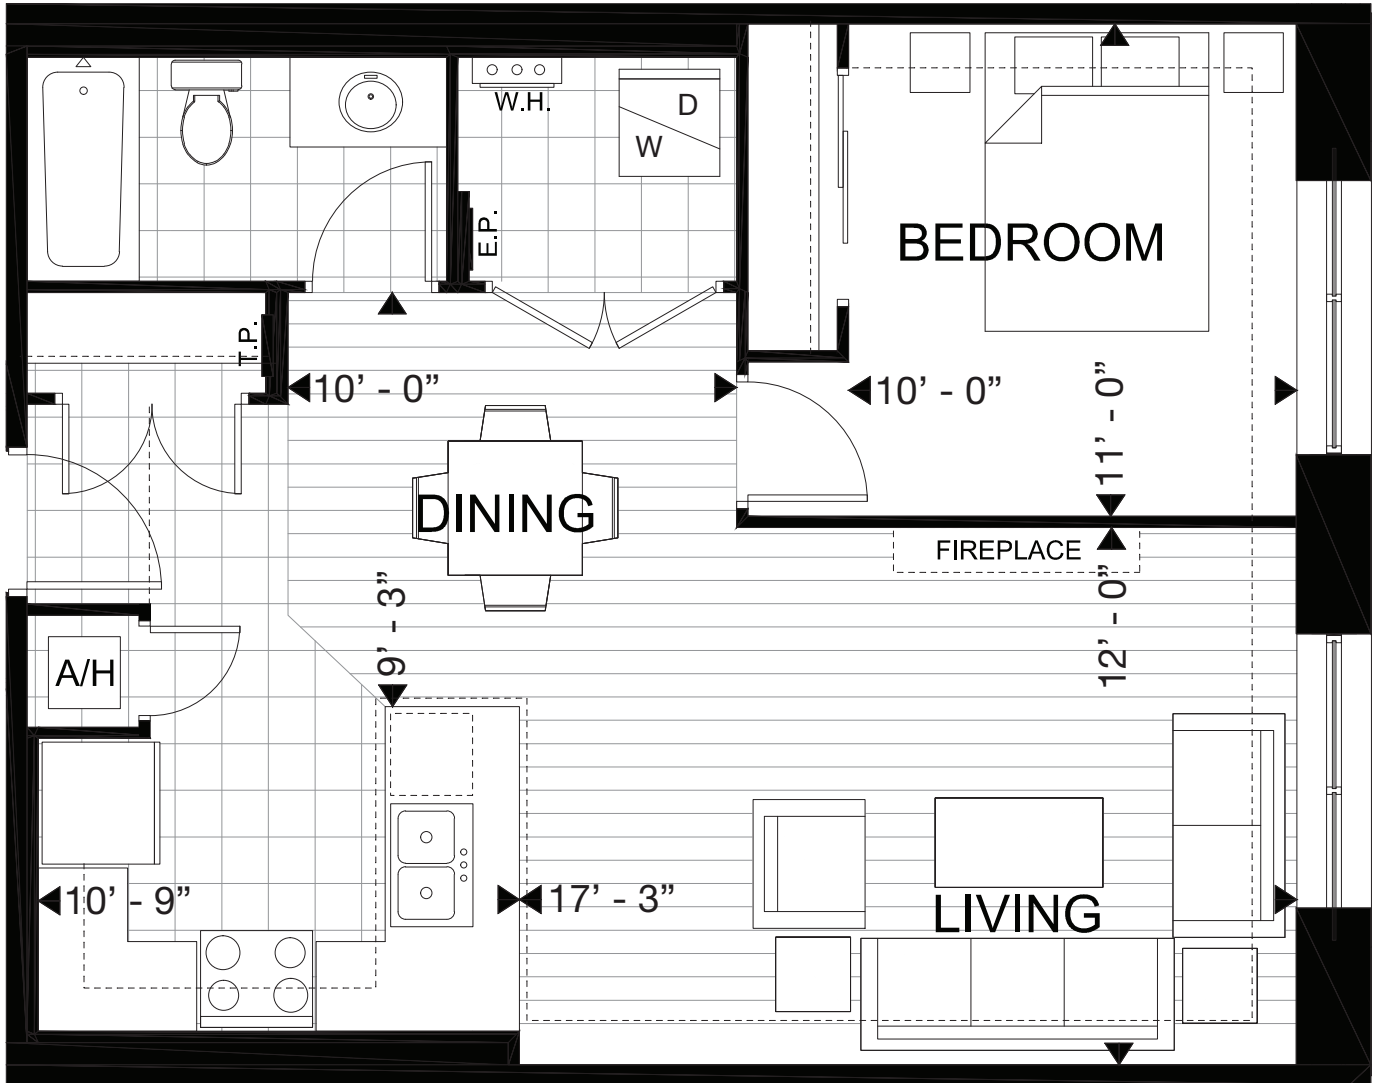

PALMER - 1B 1 BED

SUITE: 710 SQ.FT.

VILLAS
OF AVON
PHASE II

SUITE AVAILABILITY

FIRST FLOOR

SECOND - FOURTH FLOOR

Plans are subject to change without notice. Actual floor space may vary from stated area. Plans may show optional features not included in base price. See sales staff for more details. E. & O. E.