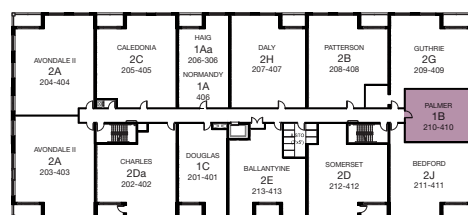

PALMER - 1B 1 BED

SUITE: 710 SQ.FT.

VILLAS
OF AVON
PHASE II

SUITE AVAILABILITY

FIRST FLOOR

SECOND - FOURTH FLOOR

Plans are subject to change without notice. Actual floor space may vary from stated area. Plans may show optional features not included in base price. See sales staff for more details. E. & O. E.