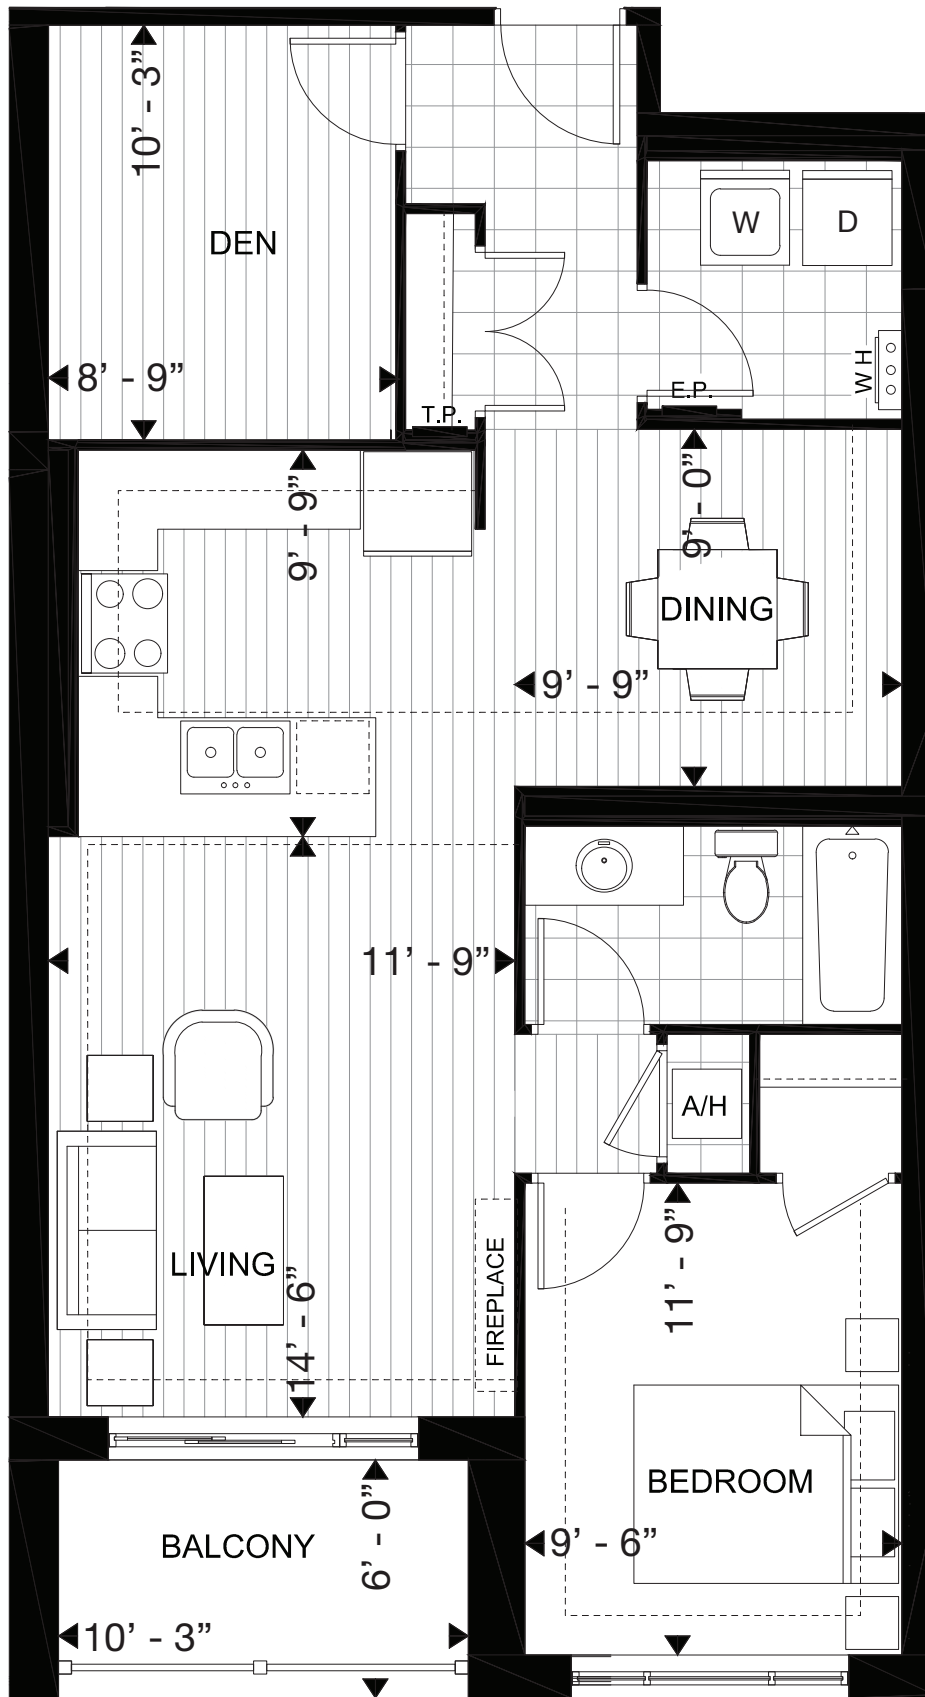

DOUGLAS - 1C 1 BED + DEN

SUITE: 870 SQ.FT. | BALCONY: 60 SQ.FT. | TOTAL: 930 SQ.FT.

VILLAS
OF AVON
PHASE II

SUITE AVAILABILITY

FIRST FLOOR

SECOND - FOURTH FLOOR

Plans are subject to change without notice. Actual floor space may vary from stated area. Plans may show optional features not included in base price. See sales staff for more details. E. & O. E.