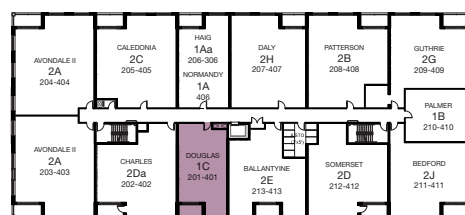

DOUGLAS - 1C 1 BED + DEN

SUITE: 870 SQ.FT. | BALCONY: 60 SQ.FT. | TOTAL: 930 SQ.FT.

VILLAS
OF AVON
PHASE II

SUITE AVAILABILITY

FIRST FLOOR

SECOND - FOURTH FLOOR

Plans are subject to change without notice. Actual floor space may vary from stated area. Plans may show optional features not included in base price. See sales staff for more details. E. & O. E.