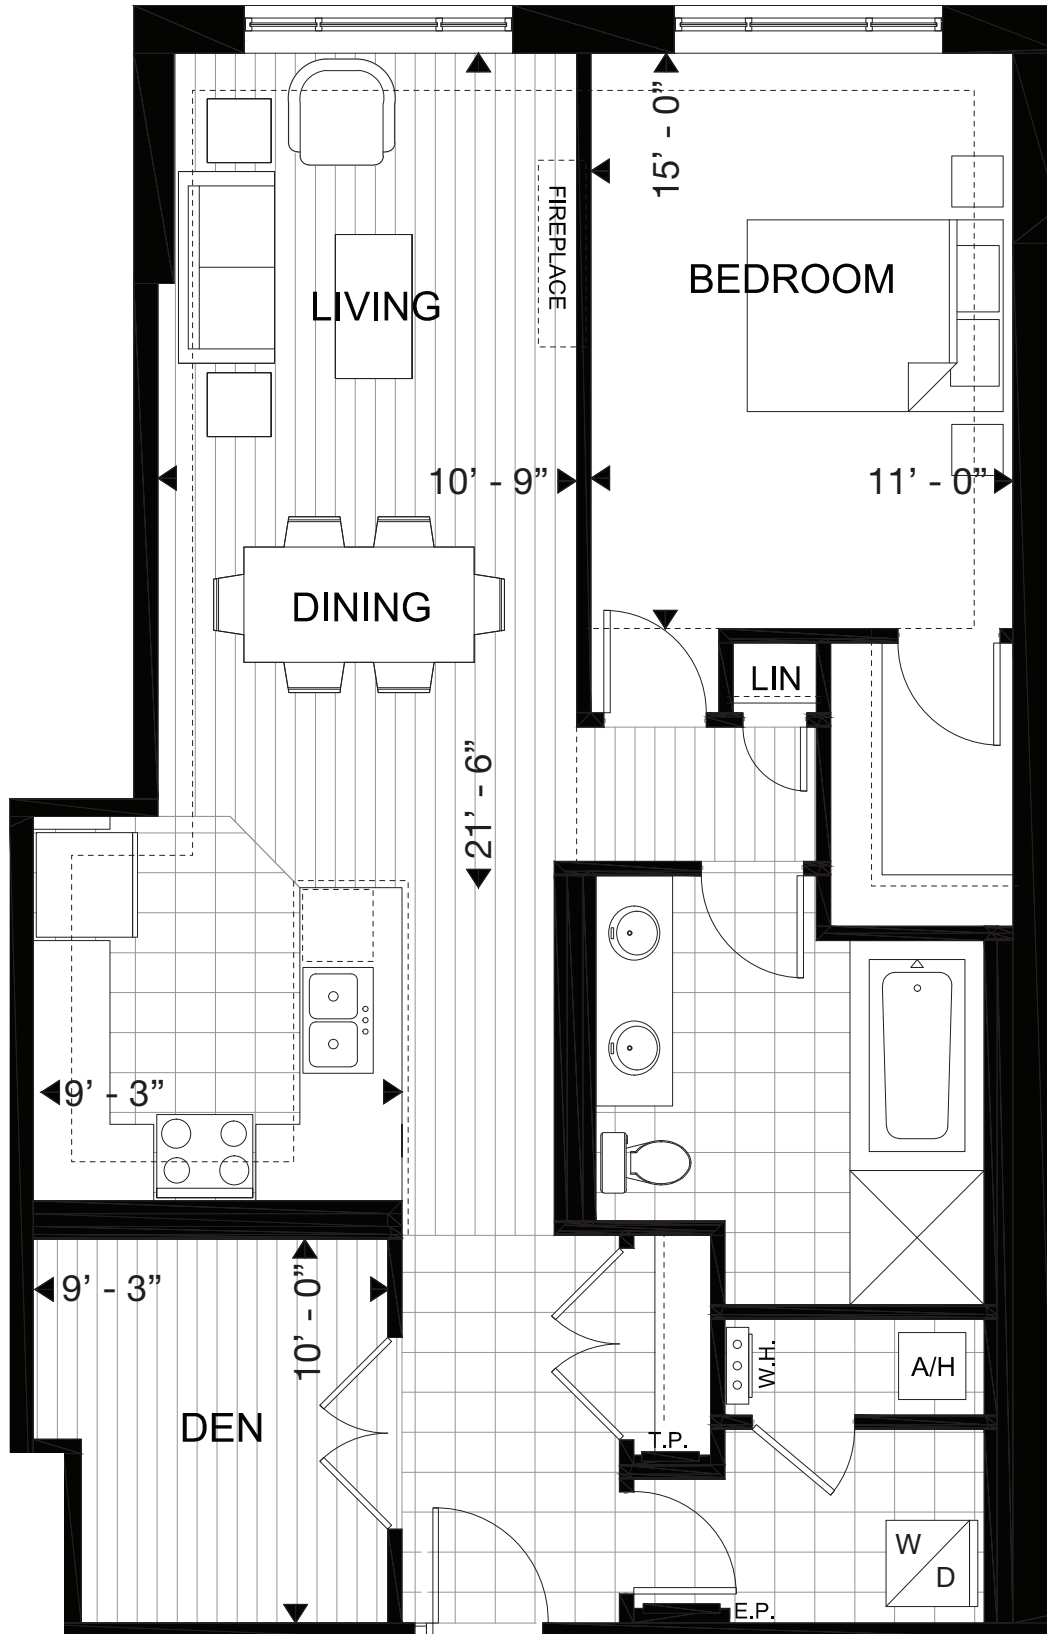

GREENWOOD - 1D 1 BED + DEN

VILLAS
OF AVON
PHASE II

SUITE: 1060 SQ.FT.

SUITE AVAILABILITY

FIRST FLOOR

SECOND - FOURTH FLOOR

Plans are subject to change without notice. Actual floor space may vary from stated area. Plans may show optional features not included in base price. See sales staff for more details. E. & O. E.