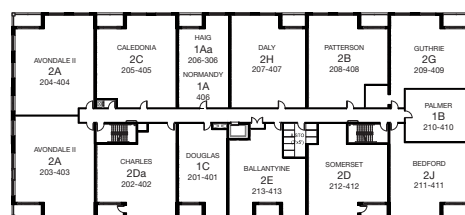

GREENWOOD - 1D 1 BED + DEN

VILLAS
OF AVON
PHASE II

SUITE: 1060 SQ.FT.

SUITE AVAILABILITY

FIRST FLOOR

SECOND - FOURTH FLOOR

Plans are subject to change without notice. Actual floor space may vary from stated area. Plans may show optional features not included in base price. See sales staff for more details. E. & O. E.