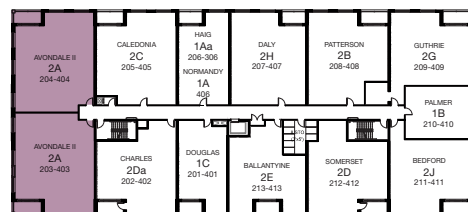

AVONDALE II - 2A 2 BED + DEN (OPTIONAL)

SUITE: 1590 SQ.FT. | BALCONY: 75 SQ.FT. | TOTAL: 1665 SQ.FT.

VILLAS
OF AVON
PHASE II

SUITE AVAILABILITY

Plans are subject to change without notice. Actual floor space may vary from stated area. Plans may show optional features not included in base price. See sales staff for more details. E. & O. E.