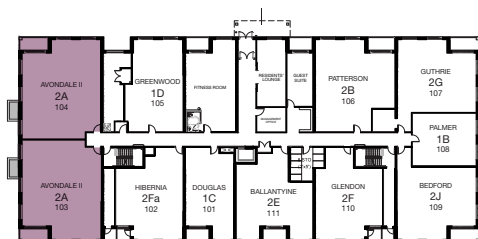

AVONDALE II - 2A 2 BED + DEN (OPTIONAL)

SUITE: 1590 SQ.FT. | BALCONY: 75 SQ.FT. | TOTAL: 1665 SQ.FT.

VILLAS
OF AVON
PHASE II

SUITE AVAILABILITY

Plans are subject to change without notice. Actual floor space may vary from stated area. Plans may show optional features not included in base price. See sales staff for more details. E. & O. E.