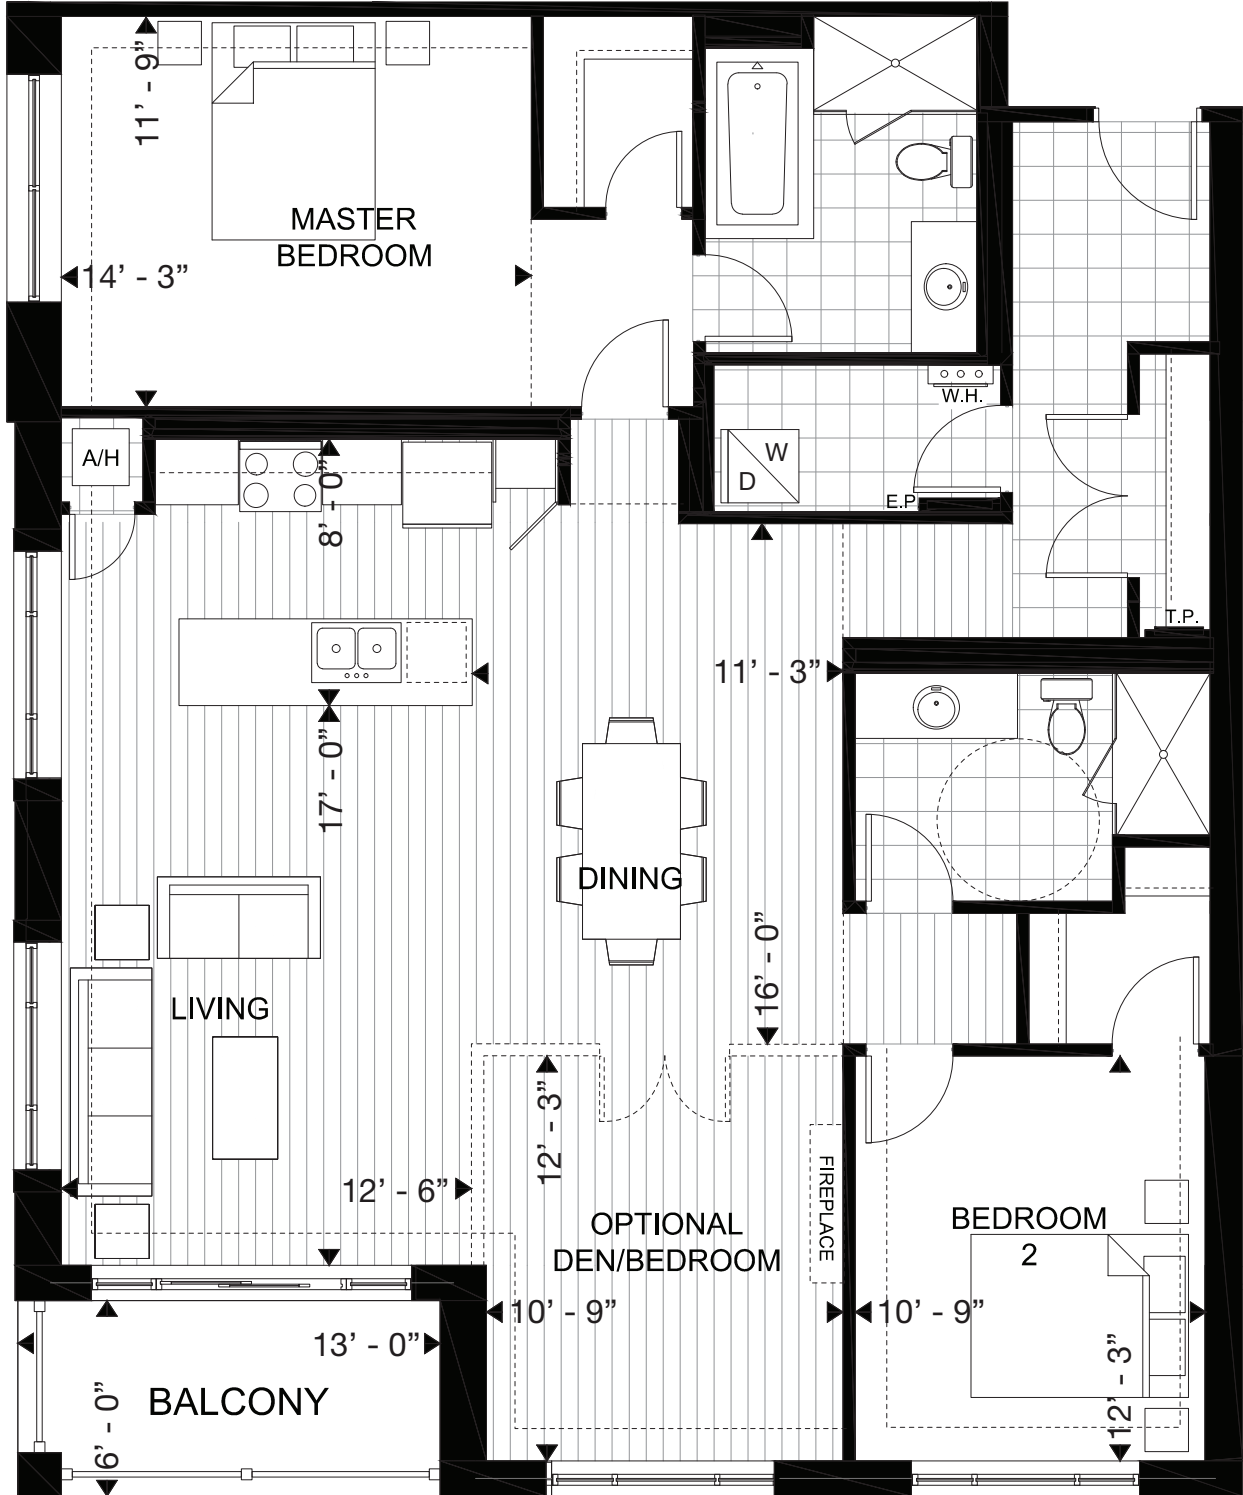

AVONDALE II - 2A 2 BED + DEN (OPTIONAL)

SUITE: 1590 SQ.FT. | BALCONY: 75 SQ.FT. | TOTAL: 1665 SQ.FT.

VILLAS
OF AVON
PHASE II

SUITE AVAILABILITY

Plans are subject to change without notice. Actual floor space may vary from stated area. Plans may show optional features not included in base price. See sales staff for more details. E. & O. E.