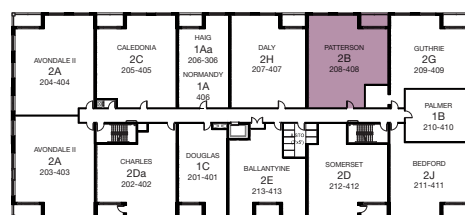

PATTERSON - 2B 2 BED

SUITE: 1360 SQ.FT. | BALCONY: 70 SQ.FT. | TOTAL: 1430 SQ.FT.

VILLAS
OF AVON
PHASE II

SUITE AVAILABILITY

FIRST FLOOR

SECOND - FOURTH FLOOR

Plans are subject to change without notice. Actual floor space may vary from stated area. Plans may show optional features not included in base price. See sales staff for more details. E. & O. E.