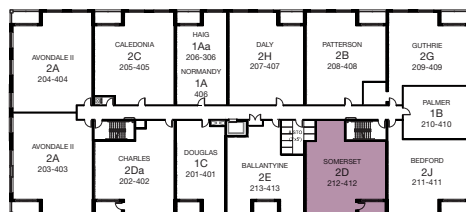

SOMERSET - 2D 2 BED

SUITE: 1250 SQ.FT. | BALCONY: 70 SQ.FT. | TOTAL: 1320 SQ.FT.

VILLAS
OF AVON
PHASE II

SUITE AVAILABILITY

Plans are subject to change without notice. Actual floor space may vary from stated area. Plans may show optional features not included in base price. See sales staff for more details. E. & O. E.