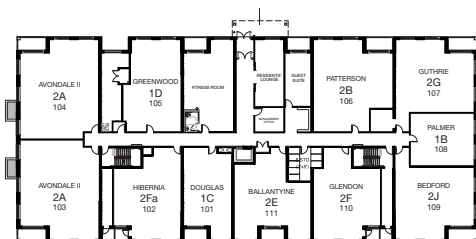

SOMERSET - 2D 2 BED

SUITE: 1250 SQ.FT. | BALCONY: 70 SQ.FT. | TOTAL: 1320 SQ.FT.

VILLAS
OF AVON
PHASE II

SUITE AVAILABILITY

Plans are subject to change without notice. Actual floor space may vary from stated area. Plans may show optional features not included in base price. See sales staff for more details. E. & O. E.