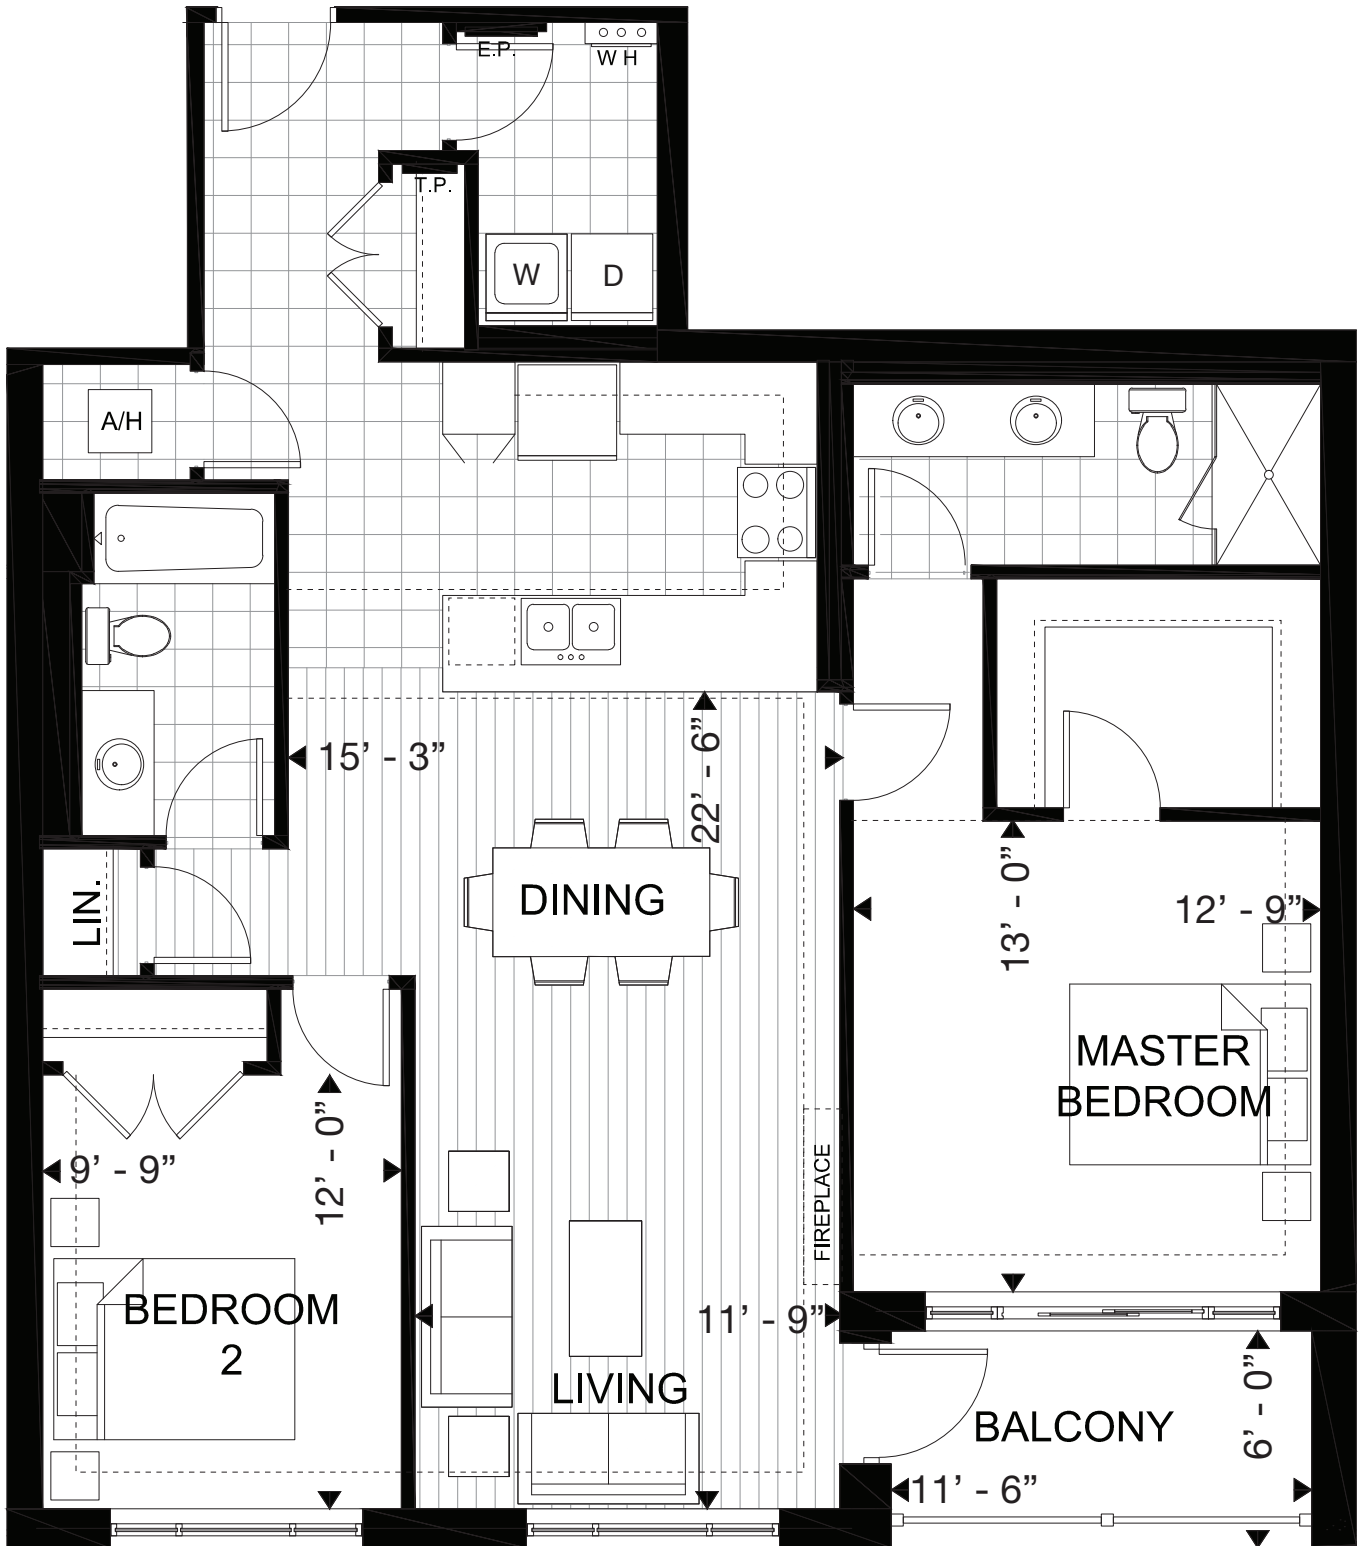

SOMERSET - 2D 2 BED

SUITE: 1250 SQ.FT. | BALCONY: 70 SQ.FT. | TOTAL: 1320 SQ.FT.

VILLAS
OF AVON
PHASE II

SUITE AVAILABILITY

Plans are subject to change without notice. Actual floor space may vary from stated area. Plans may show optional features not included in base price. See sales staff for more details. E. & O. E.