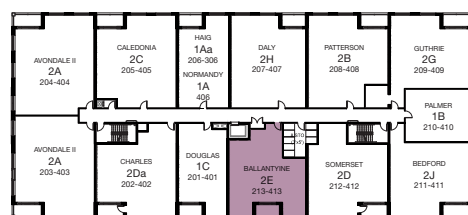

# BALLANTYNE - 2E 2 BED

SUITE: 1170 SQ.FT. | BALCONY: 60 SQ.FT. | TOTAL: 1230 SQ.FT.

**VILLAS**  
OF AVON  
PHASE II

## SUITE AVAILABILITY

FIRST FLOOR

SECOND - FOURTH FLOOR

Plans are subject to change without notice. Actual floor space may vary from stated area. Plans may show optional features not included in base price. See sales staff for more details. E. & O. E.