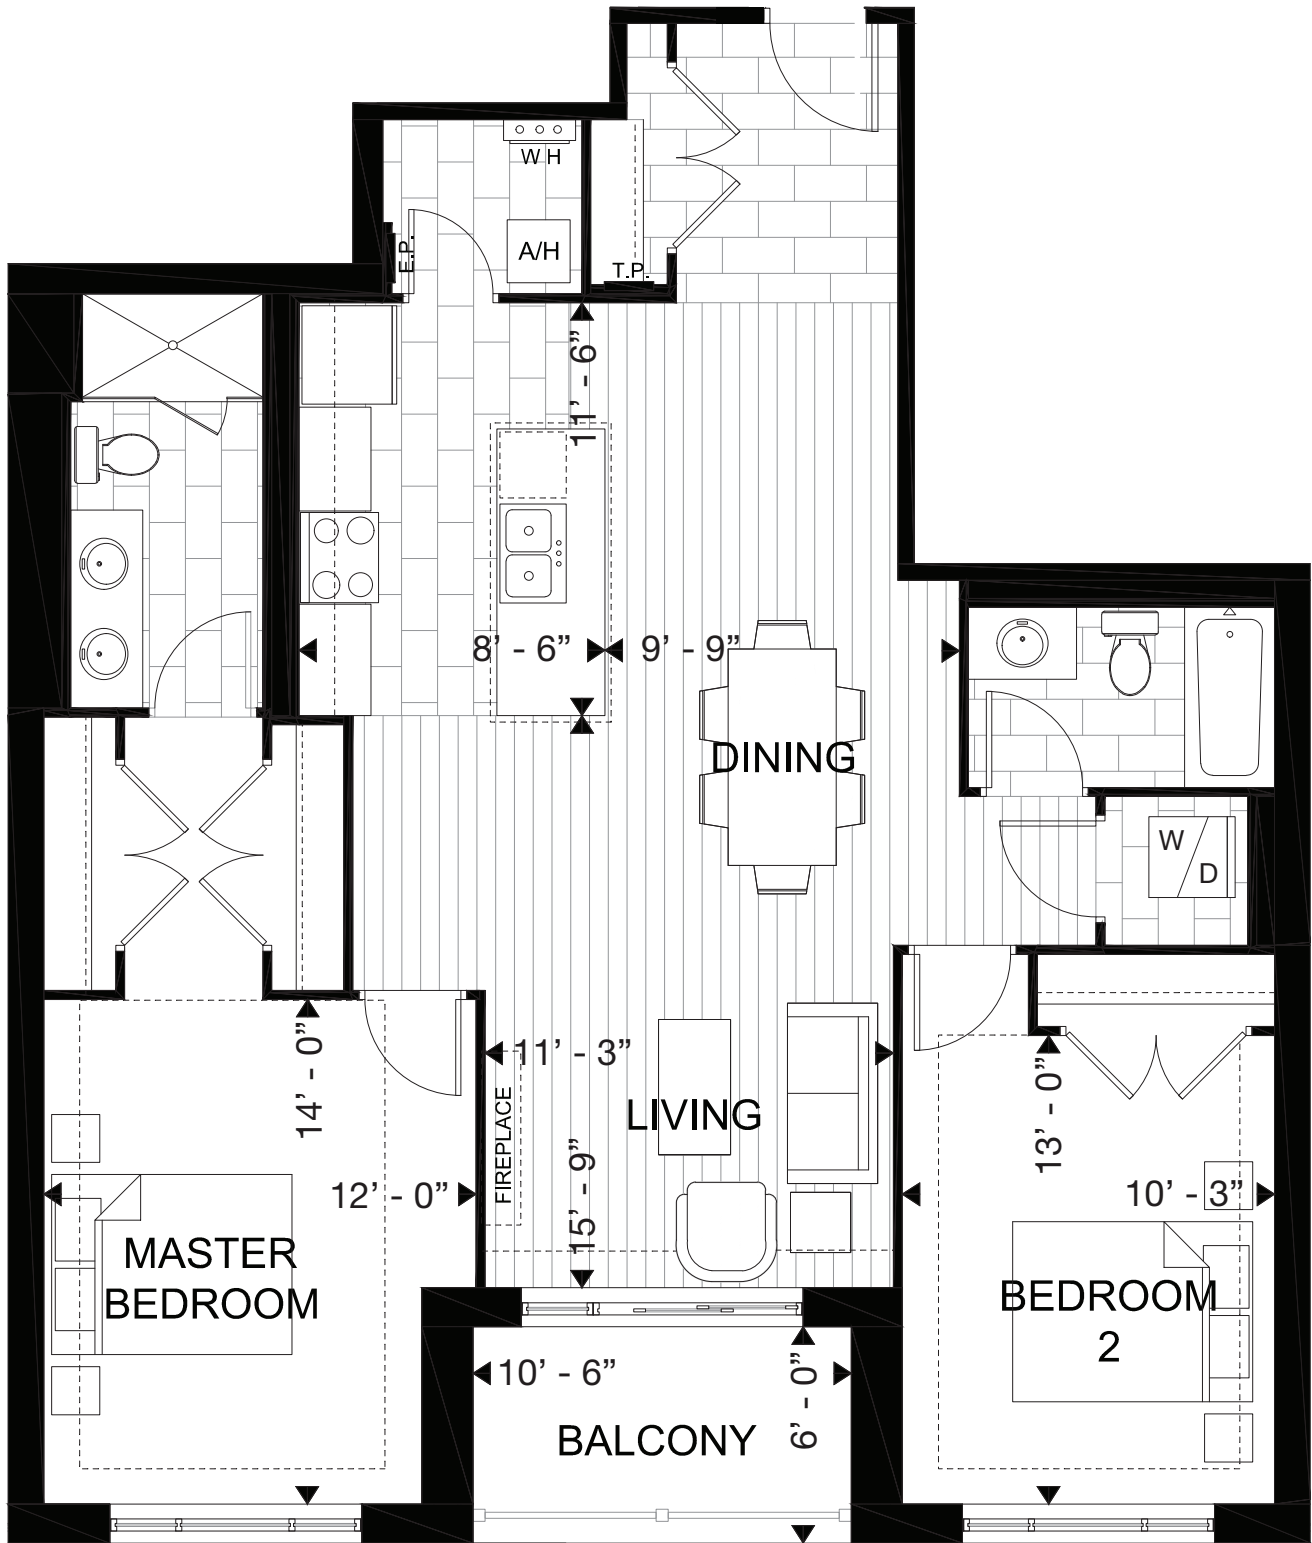

# BALLANTYNE - 2E 2 BED

SUITE: 1170 SQ.FT. | BALCONY: 60 SQ.FT. | TOTAL: 1230 SQ.FT.

**VILLAS**  
OF AVON  
PHASE II

## SUITE AVAILABILITY

FIRST FLOOR

SECOND - FOURTH FLOOR

Plans are subject to change without notice. Actual floor space may vary from stated area. Plans may show optional features not included in base price. See sales staff for more details. E. & O. E.