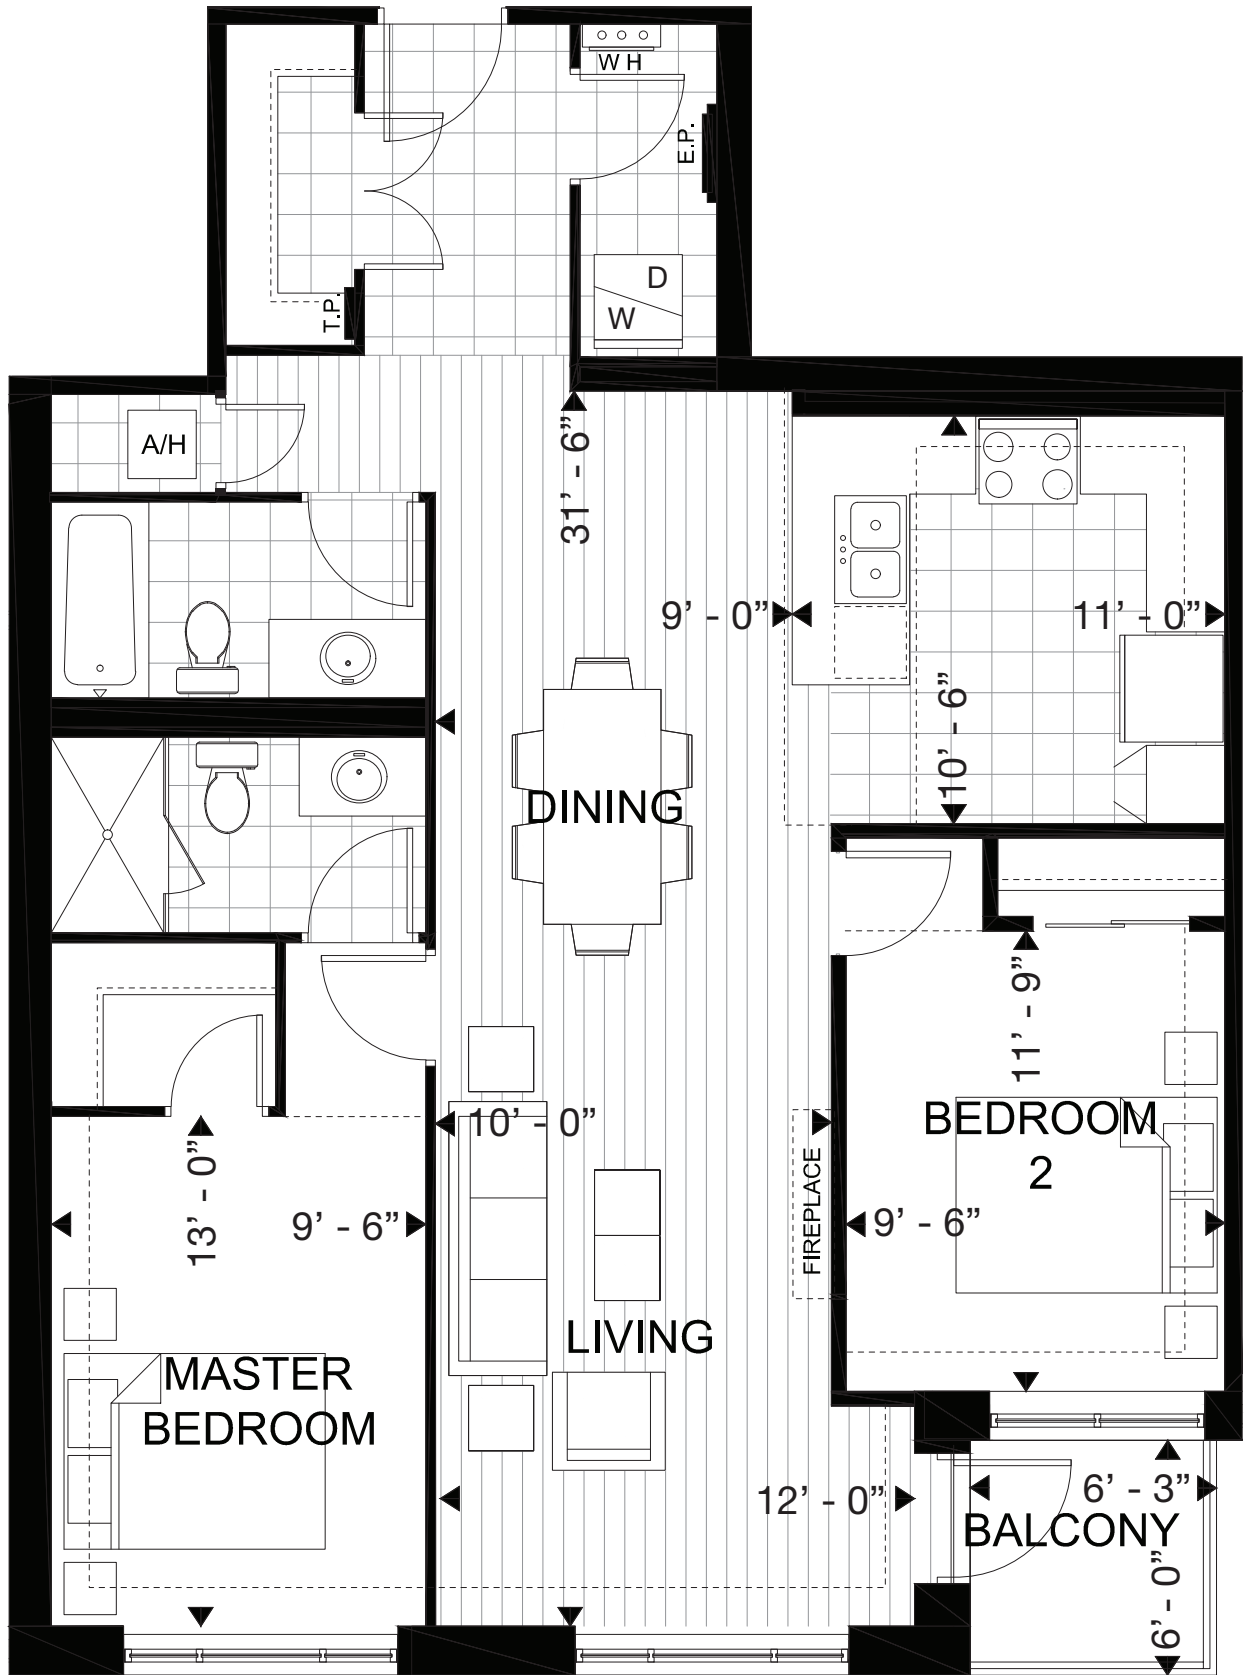

GLENDON - 2F 2 BED

SUITE: 1100 SQ.FT. | BALCONY: 40 SQ.FT. | TOTAL: 1140 SQ.FT.

VILLAS
OF AVON
PHASE II

SUITE AVAILABILITY

FIRST FLOOR

SECOND - FOURTH FLOOR

Plans are subject to change without notice. Actual floor space may vary from stated area. Plans may show optional features not included in base price. See sales staff for more details. E. & O. E.