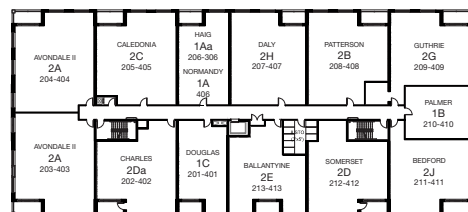

GLENDON - 2F 2 BED

SUITE: 1100 SQ.FT. | BALCONY: 40 SQ.FT. | TOTAL: 1140 SQ.FT.

VILLAS
OF AVON
PHASE II

SUITE AVAILABILITY

FIRST FLOOR

SECOND - FOURTH FLOOR

Plans are subject to change without notice. Actual floor space may vary from stated area. Plans may show optional features not included in base price. See sales staff for more details. E. & O. E.