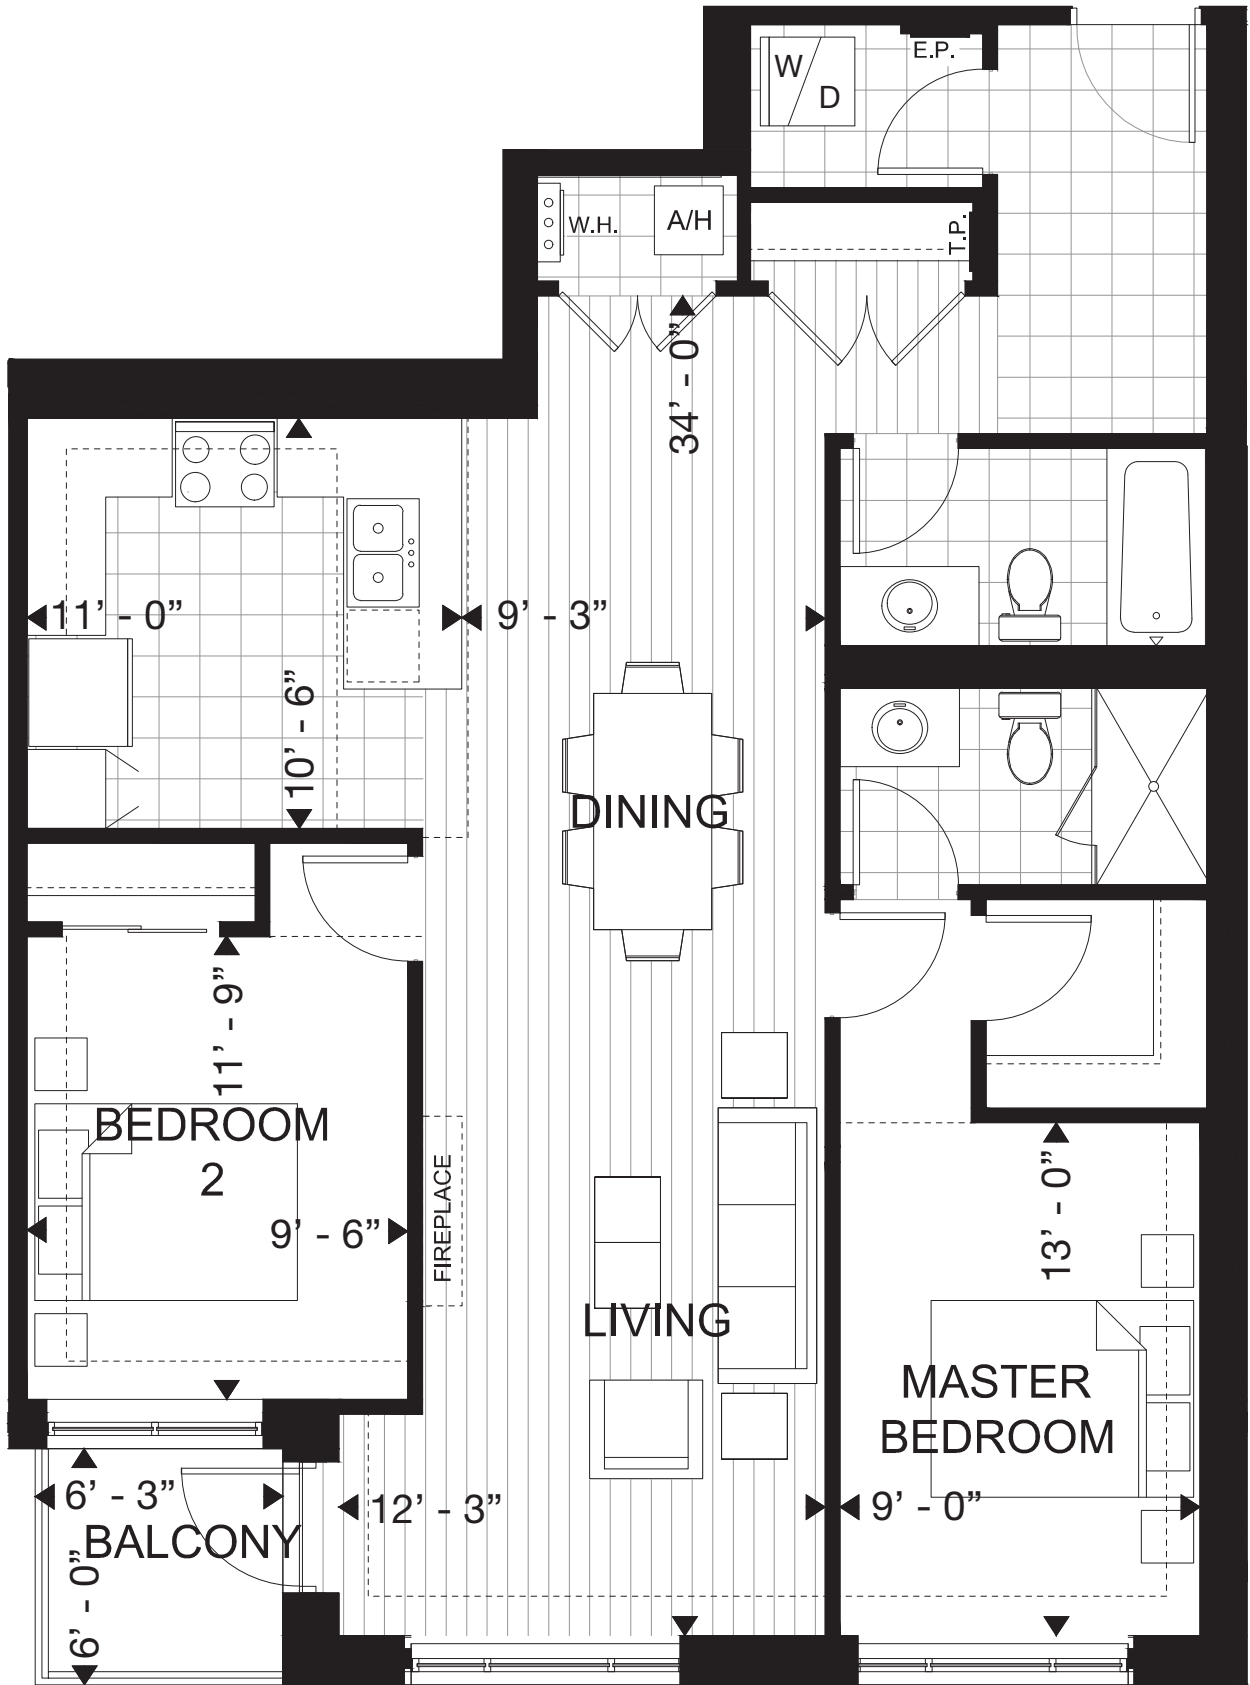

HIBERNIA - 2Fa 2 BED

SUITE: 1130 SQ.FT. | BALCONY: 40 SQ.FT. | TOTAL: 1170 SQ.FT.

VILLAS
OF AVON
PHASE II

SUITE AVAILABILITY

FIRST FLOOR

SECOND - FOURTH FLOOR

Plans are subject to change without notice. Actual floor space may vary from stated area. Plans may show optional features not included in base price. See sales staff for more details. E. & O. E.