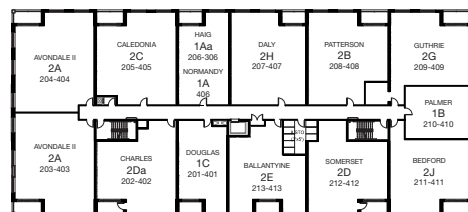

HIBERNIA - 2Fa 2 BED

SUITE: 1130 SQ.FT. | BALCONY: 40 SQ.FT. | TOTAL: 1170 SQ.FT.

VILLAS
OF AVON
PHASE II

SUITE AVAILABILITY

FIRST FLOOR

SECOND - FOURTH FLOOR

Plans are subject to change without notice. Actual floor space may vary from stated area. Plans may show optional features not included in base price. See sales staff for more details. E. & O. E.