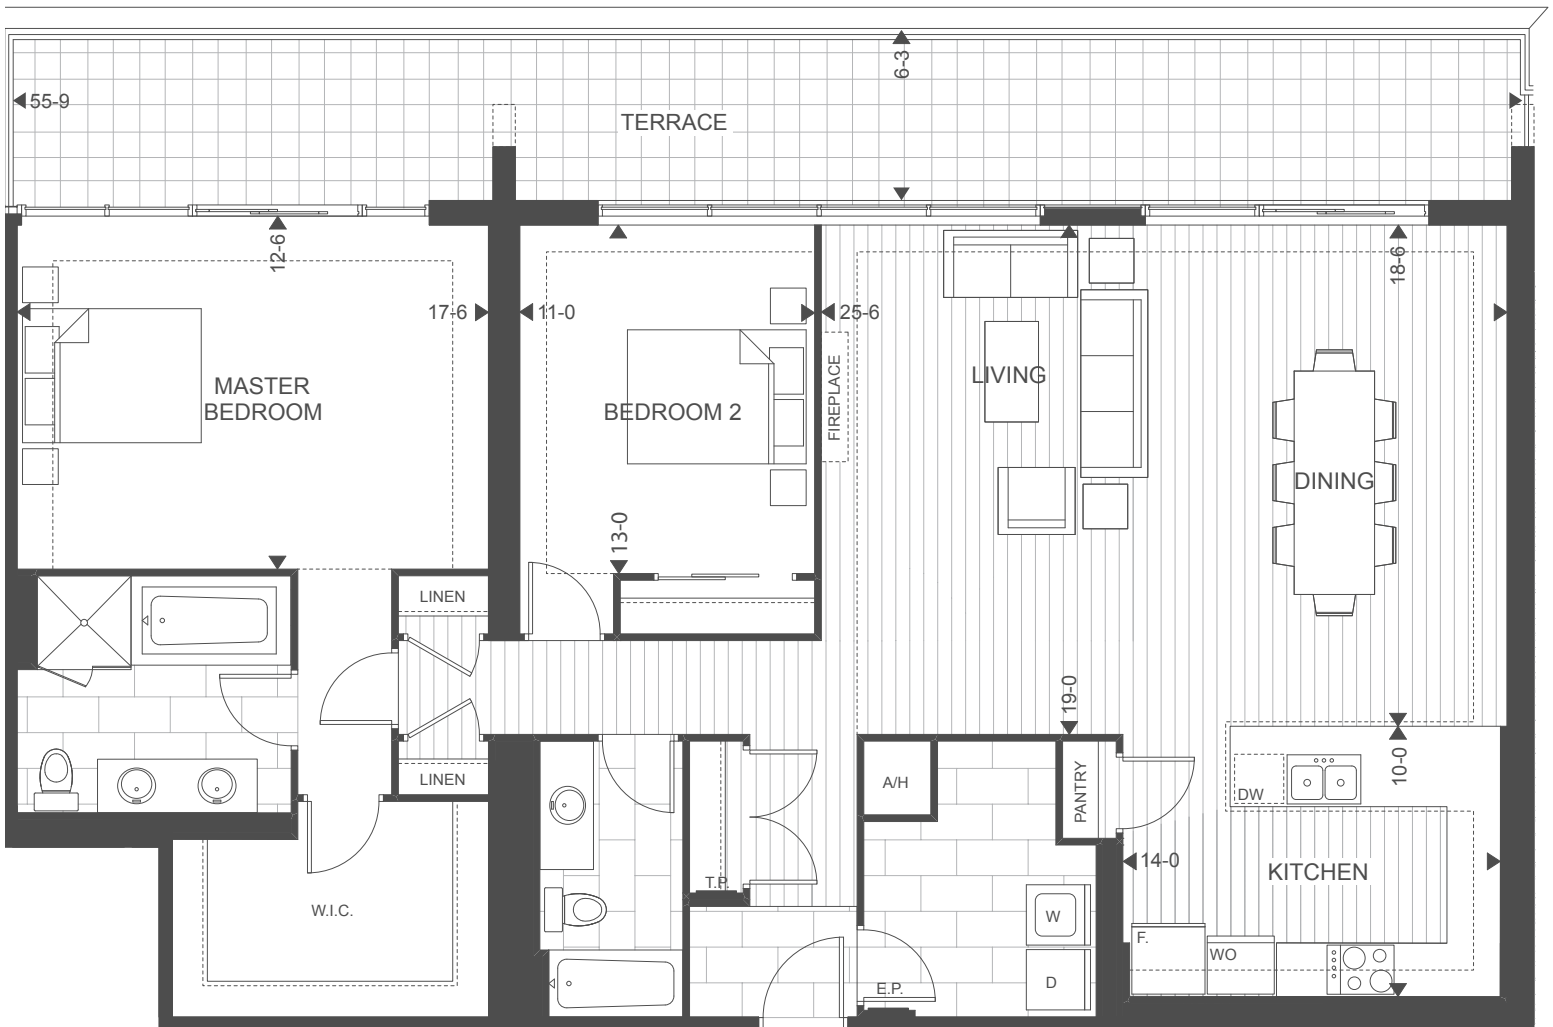

SIGNATURE SUITE

SS-H

2 BED

SUITE: 1660 SQUARE FEET

TERRACE: 355 SQUARE FEET

TOTAL: 2015 SQUARE FEET

NORHLINK

INCLUDED IN A SIGNATURE SUITE:

Upgraded features including cabinetry, countertops, built-in appliances, heated bathroom floors and more!

THE SKY COLLECTION

10TH FLOOR

NORTHLINK

EXPERIENCE THE HEIGHT OF LIVING IN A SIGNATURE SUITE

The Signature Suites at NorthLink are a collection of our more spacious suites and include upgraded finishes to further enjoy elevated luxury in your new home. Fantastic views and open-air living space expands your enjoyment to the outdoors.

ALL THE SUITES FEATURED IN THIS PACKAGE OFFER:

- Granite and Quartz selected from Category 2 options
- Upgraded Kitchen Aid built-in appliances including a wine cooler
- Additional cabinet stain and paint choices
- Wood dovetail and soft close drawers and doors - kitchen and bath
- Cabinet hardware selected from Category 2 options
- Crown moulding around upper cabinet (Shaker Style)
- Woodgrain melamine interior finish
- Backsplash, wall tile, floor tile and hardwood selected from Category 2 options
- 7" Engineered hardwood included in Living room, Dining room, Den and Bedrooms
- Heated floors in all Bathrooms
- Sinks, toilets, vanity faucets, kitchen faucet, and shower head selected from Category 2 options
- Jetted bathtub in Ensuite (if applicable as per plan)
- Architectural stone or tile around fireplace, floor to ceiling
- Crown moulding in Living room, Dining room, Den and Bedrooms
- Pot lights in Living room, Dining room, Den and Bedrooms
- Choice of 3 paint colours
- Black out blinds included in all Bedrooms