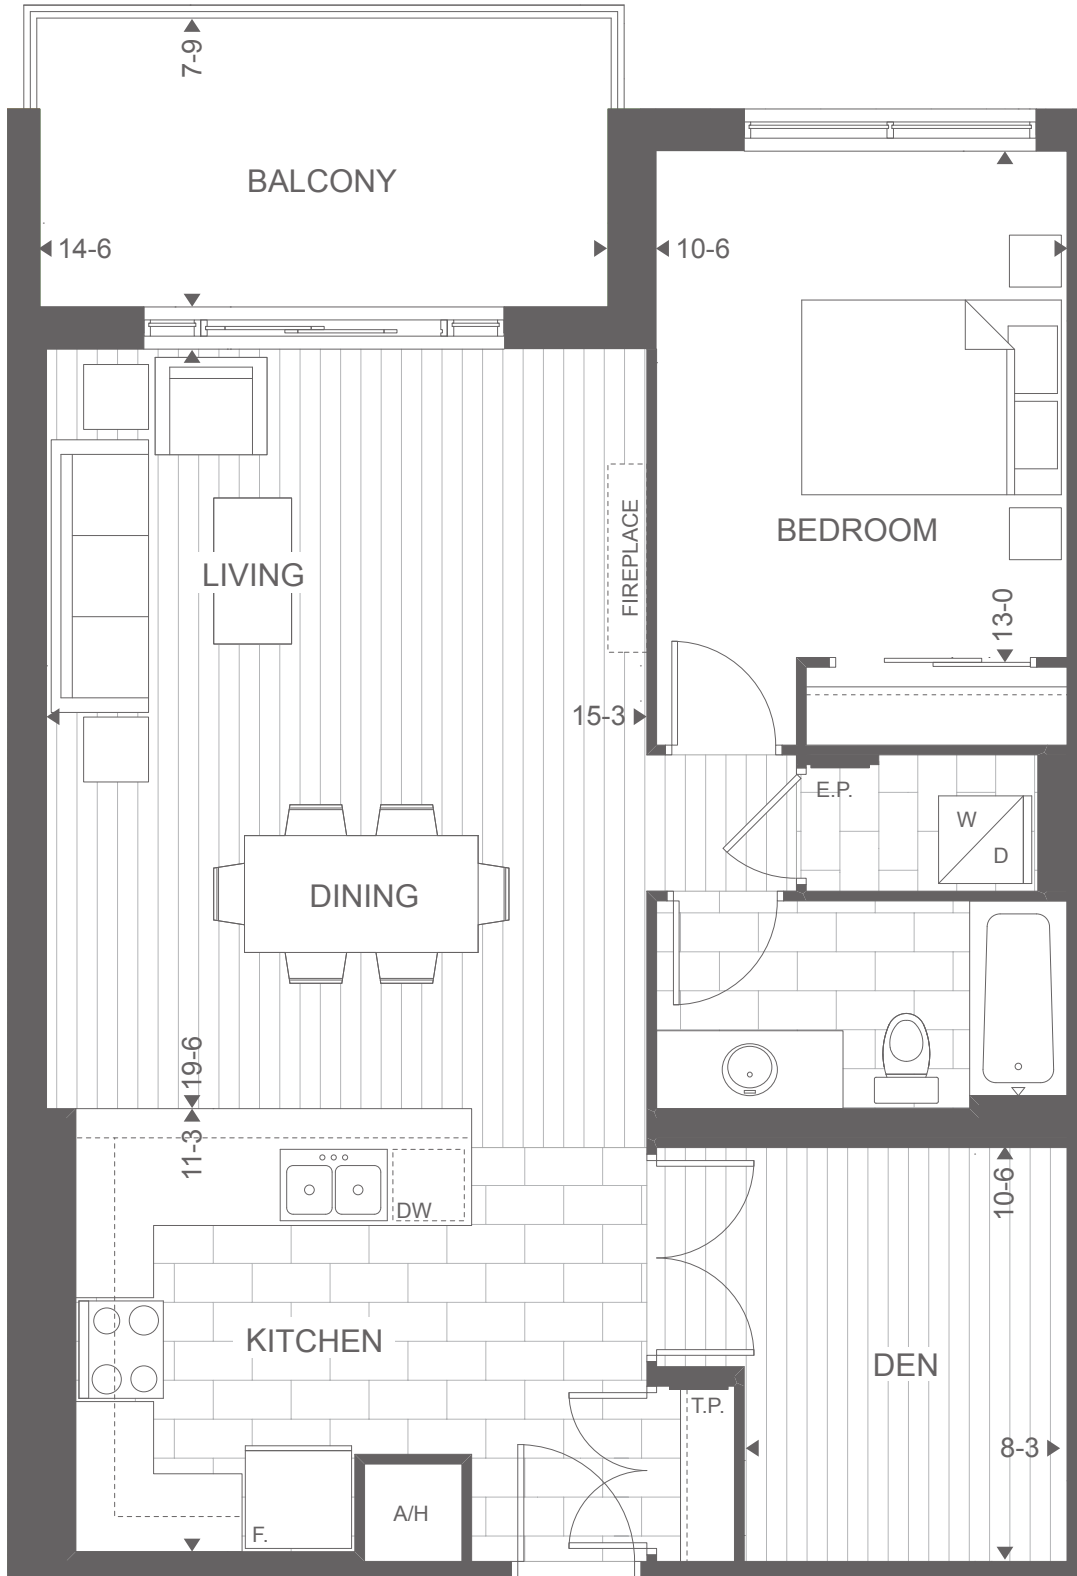

MUIRFIELD

SUITE 1A

1 BED + DEN

SUITE: 940 SQUARE FEET

BALCONY: 115 SQUARE FEET

TOTAL: 1055 SQUARE FEET

(UNIT 314 ONLY, TERRACE: 225 SQUARE FEET)

THE TOWER COLLECTION