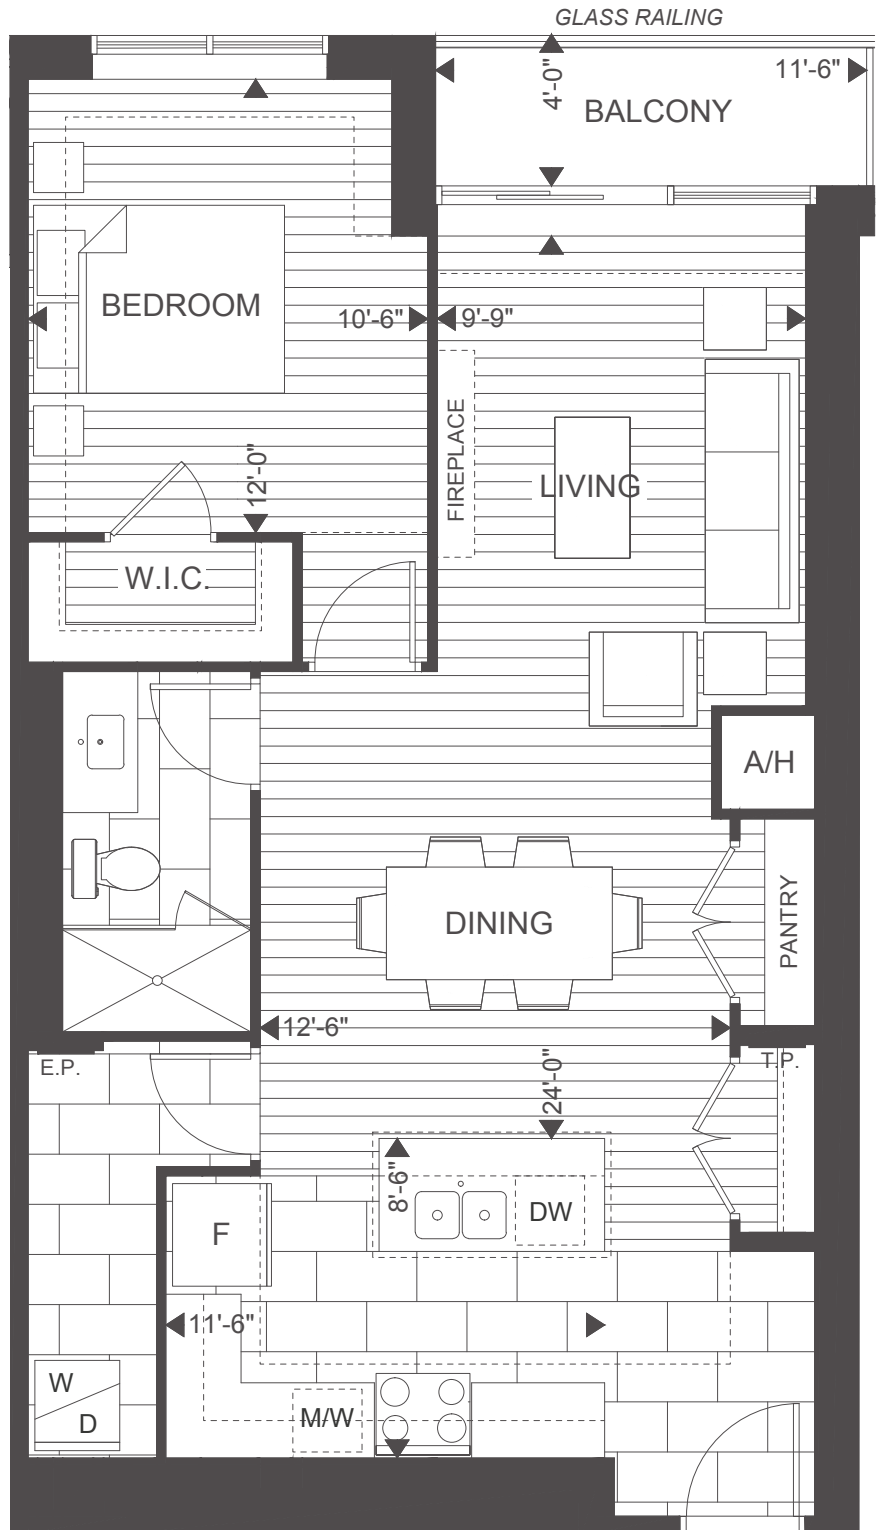

# EDGEWATER

# 1D

1 Bedroom

Suite: 815 sqft.

Balcony: 40 sqft.

Total: 855 sqft.

WYNDHAM STREET

**SUITES** | 510\*, 610 (displayed),  
710, 810, 909, 1009

\*Balcony/terrace configuration and/or railing type differs from what is shown, see sales representative for details.

Plans and specifications are subject to change without notice. Actual usable floor space may vary from stated floor area. Illustrations are artists concept only and may show optional features not included in base price. See sales representative for further information.