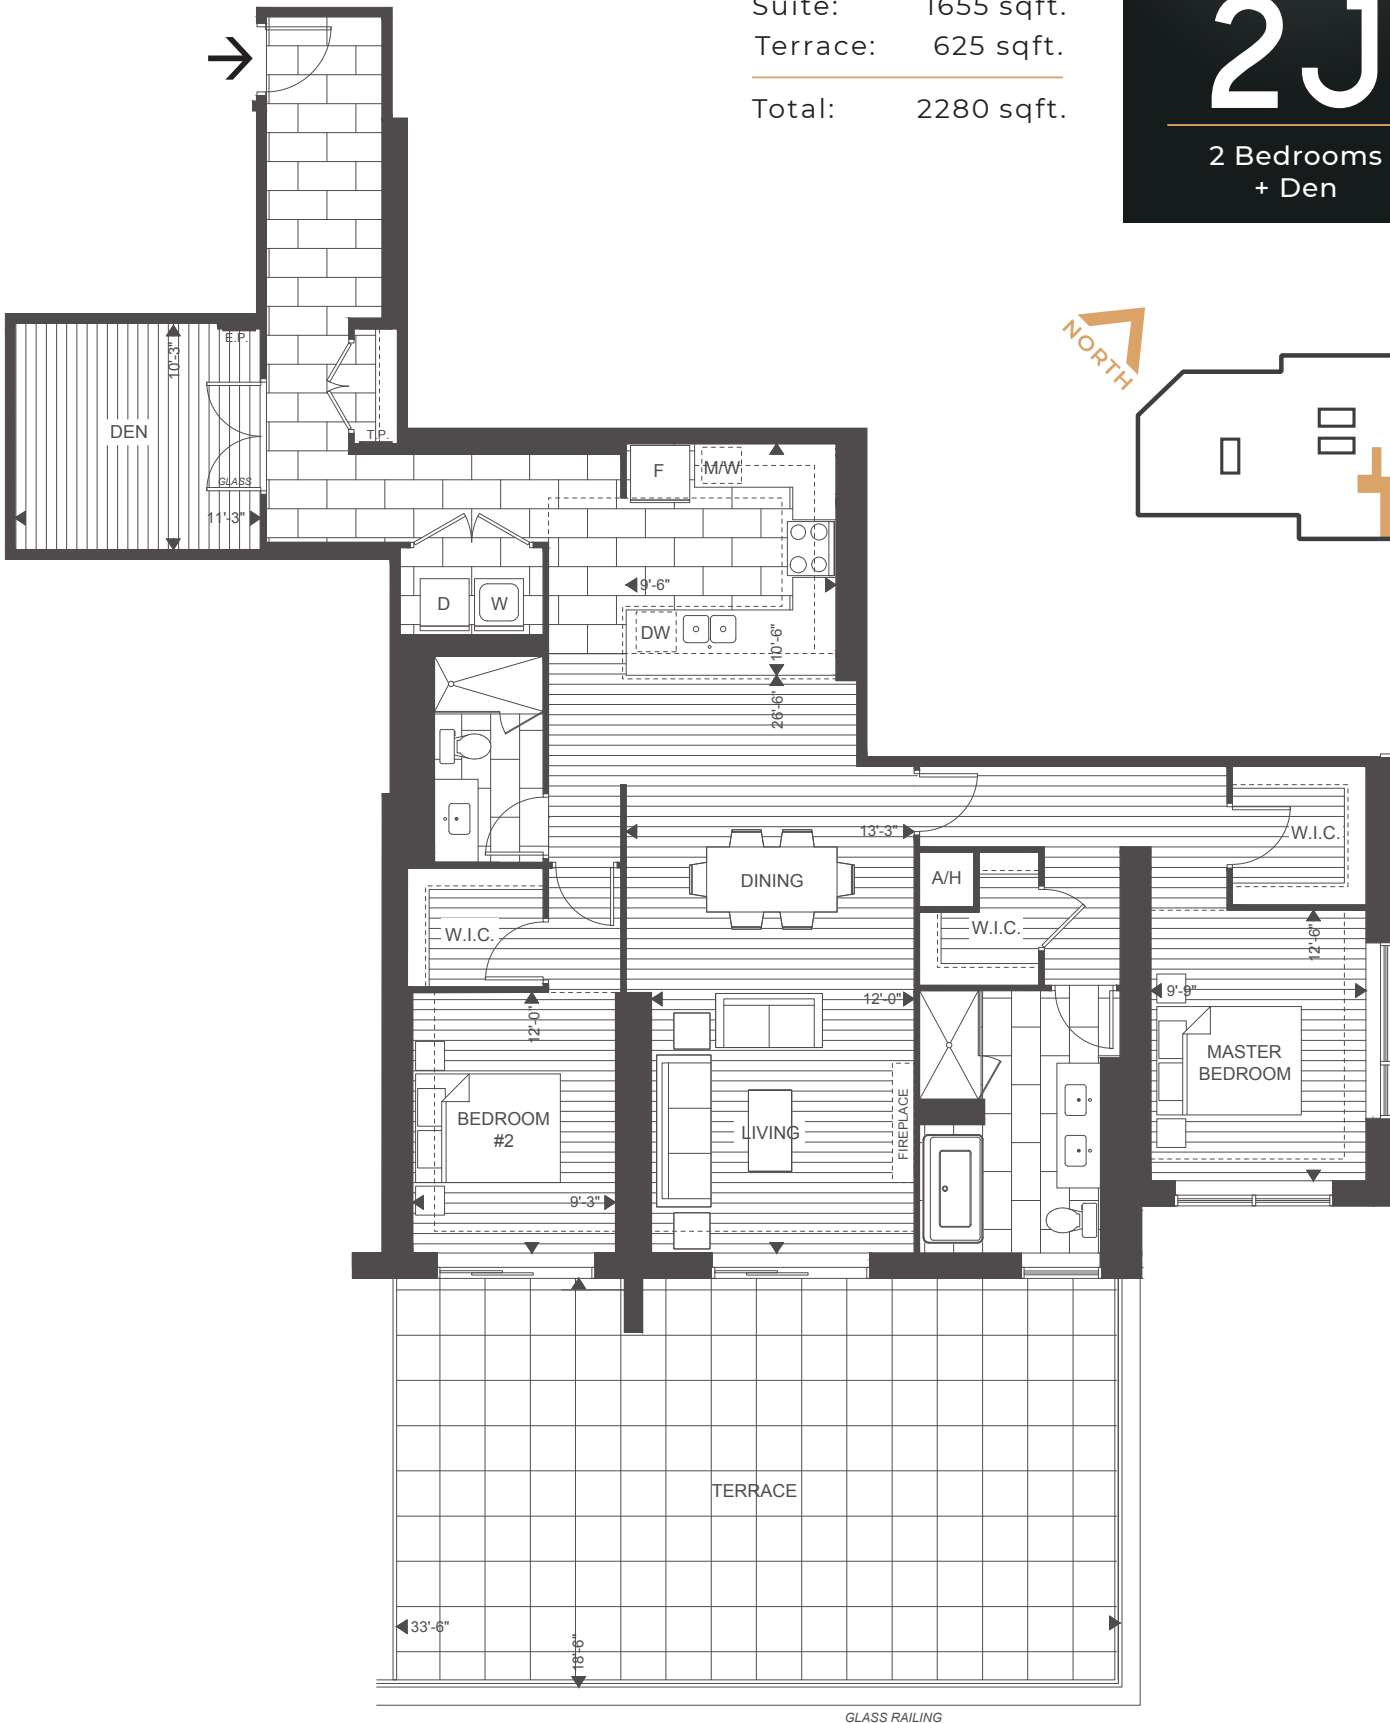

EDGEWATER

2J

2 Bedrooms
+ Den

Suite: 1655 sqft.
Terrace: 625 sqft.
Total: 2280 sqft.

SUITES | 213 (displayed), 313*, 411*

*Balcony / terrace configuration and / or railing type differs from what is shown, see sales representative for details.

Plans and specifications are subject to change without notice. Actual usable floor space may vary from stated floor area. Illustrations are artists concept only and may show optional features not included in base price. See sales representative for further information. E. & O. E.