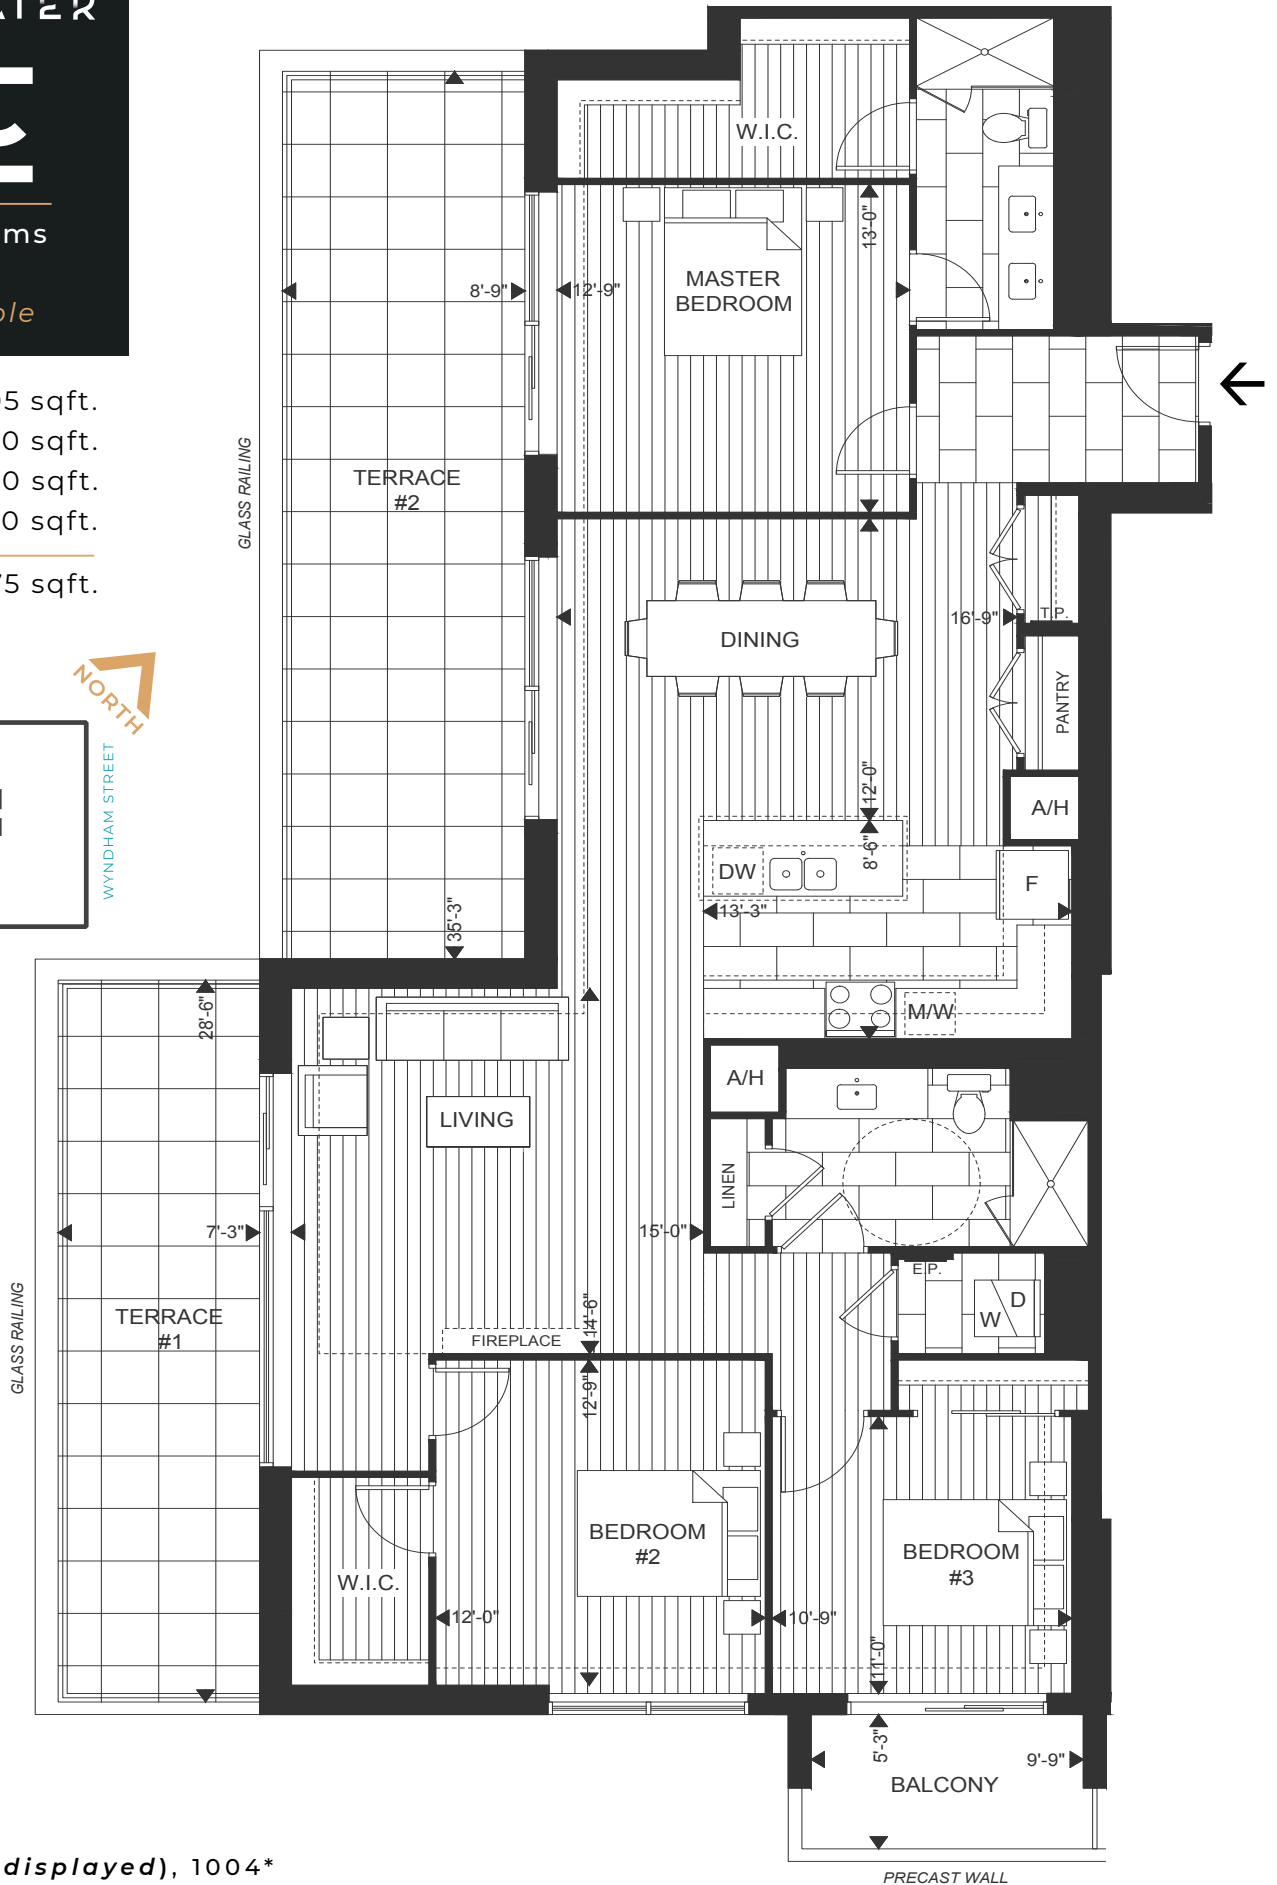

# 3E

3 Bedrooms

*Accessible*

Suite: 1705 sqft.

Terrace 1: 210 sqft.

Terrace 2: 310 sqft.

Balcony: 50 sqft.

Total: 2275 sqft.

**SUITES | 904 (displayed), 1004\***

\*Balcony / terrace configuration and / or railing type differs from what is shown, see sales representative for details.

Plans and specifications are subject to change without notice. Actual usable floor space may vary from stated floor area. Illustrations are artists concept only and may show optional features not included in base price. See sales representative for further information. E. & O. E.