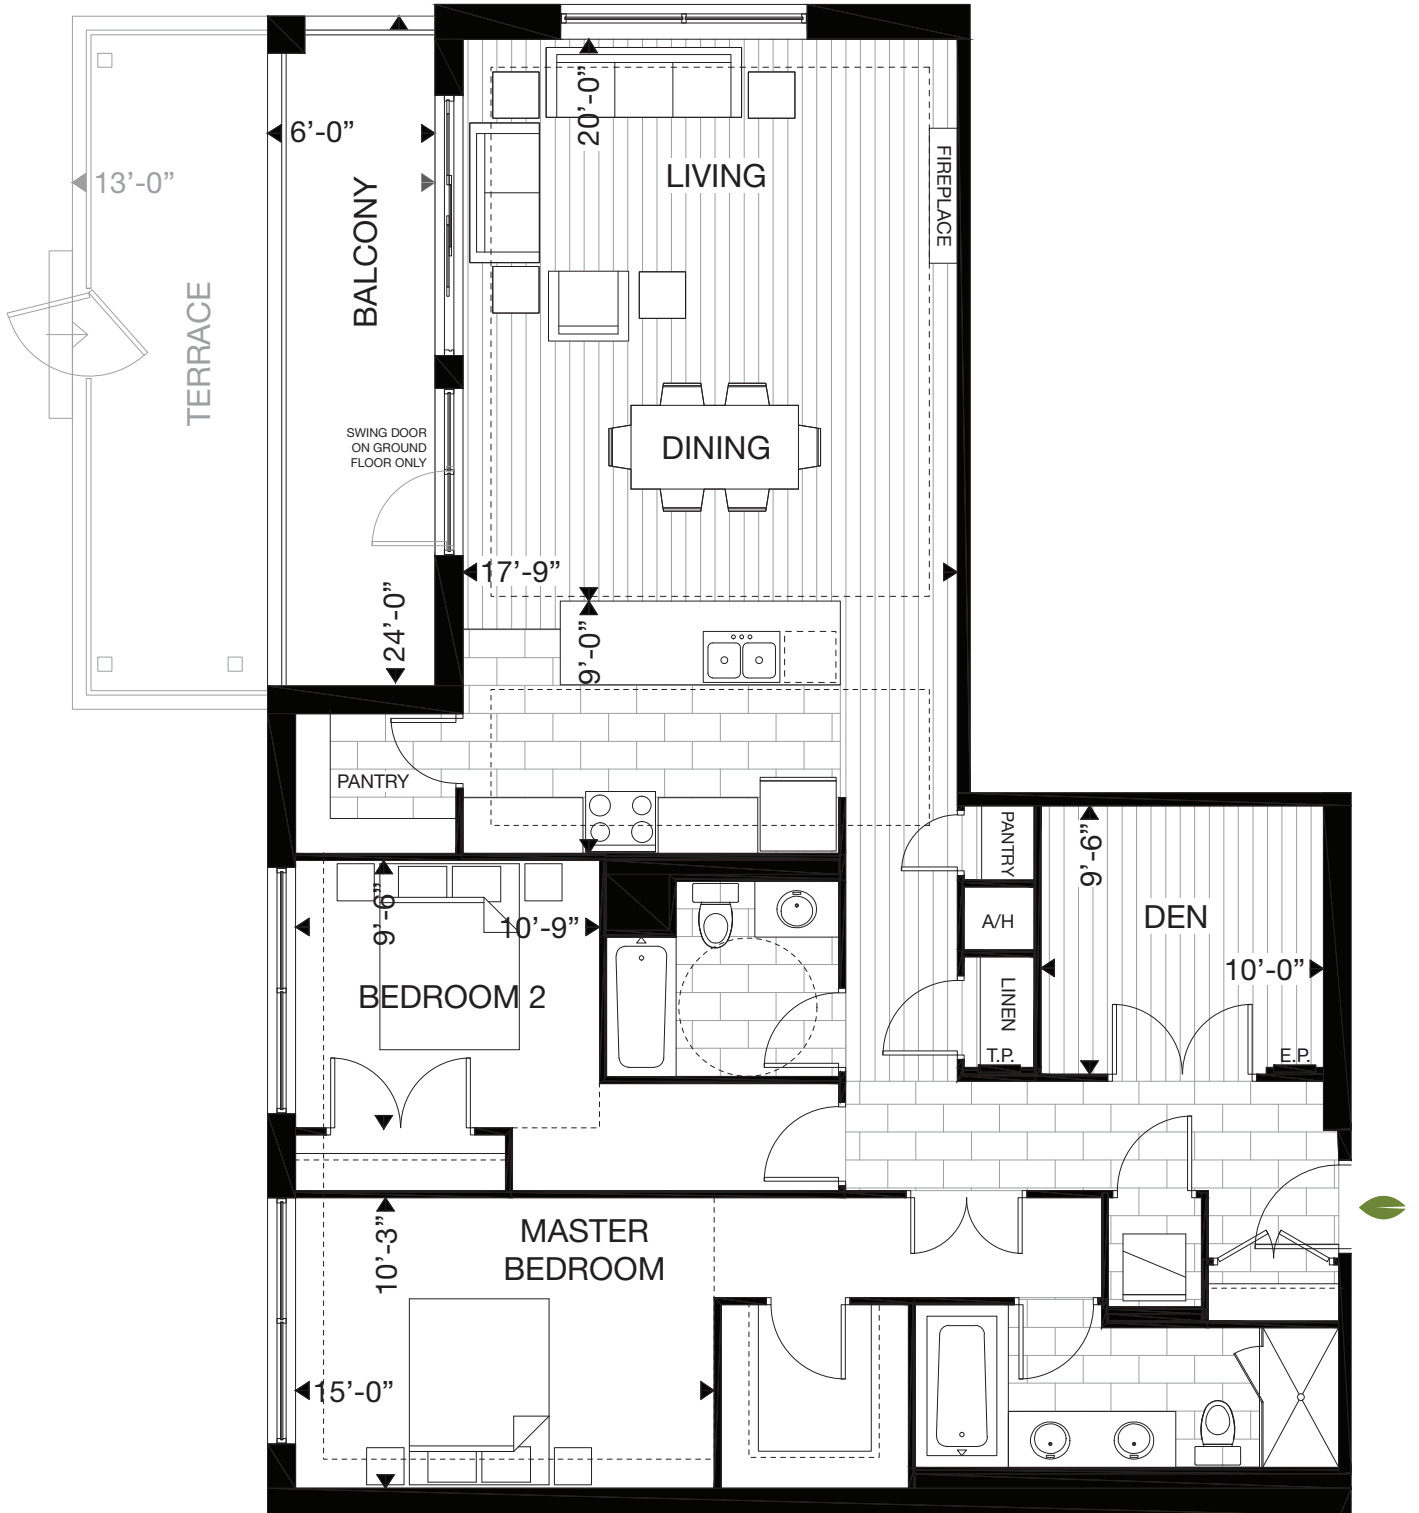

parkwest

2E 2 BED + DEN

SUITE: 1520 SQ.FT. | BALCONY: 145 SQ.FT. | TOTAL: 1665 SQ.FT.

ONLY APPLIES ON UNIT 108

SUITE: 1520 SQ.FT. | TERRACE: 315 SQ.FT. | TOTAL: 1835 SQ.FT.

SUITE AVAILABILITY Plans are subject to change without notice. Actual floor space may vary from stated area. Plans may show optional features not included in base price. See sales staff for more details. E. & O. E.

The Height of Living.