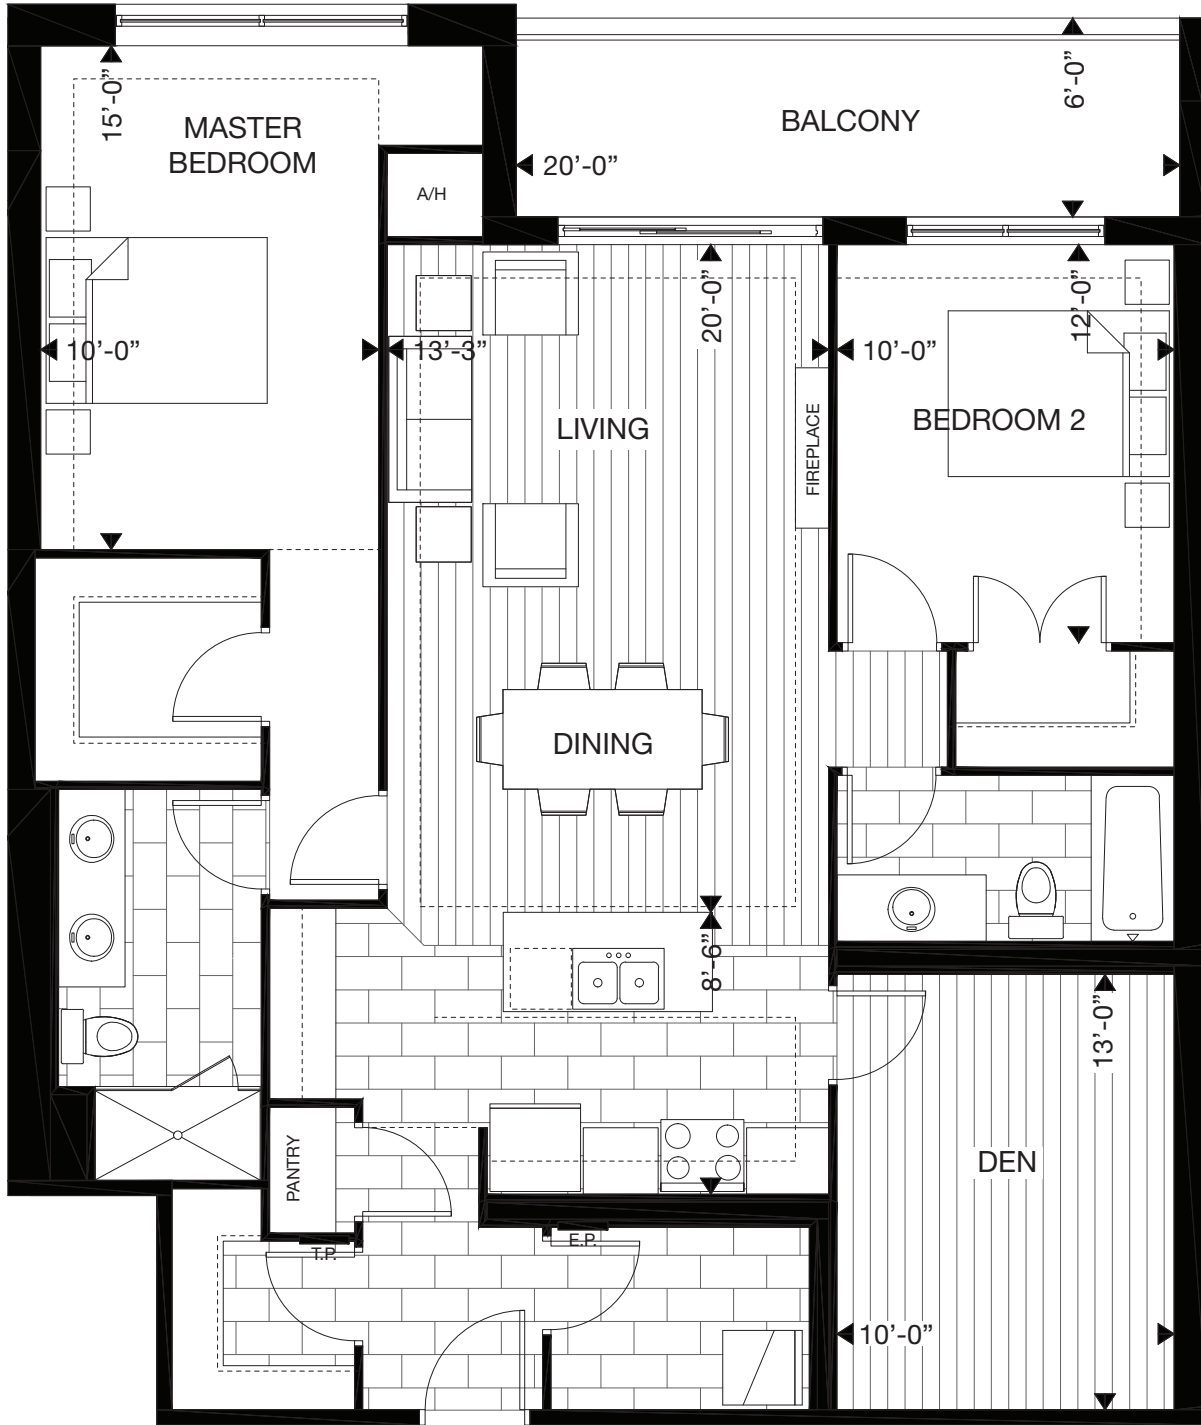

parkwest

2G 2 BED + DEN

SUITE: 1345 SQ.FT. | BALCONY: 120 SQ.FT. | TOTAL: 1465 SQ.FT.

SUITE AVAILABILITY Plans are subject to change without notice. Actual floor space may vary from stated area. Plans may show optional features not included in base price. See sales staff for more details. E. & O. E.

The Height of Living.