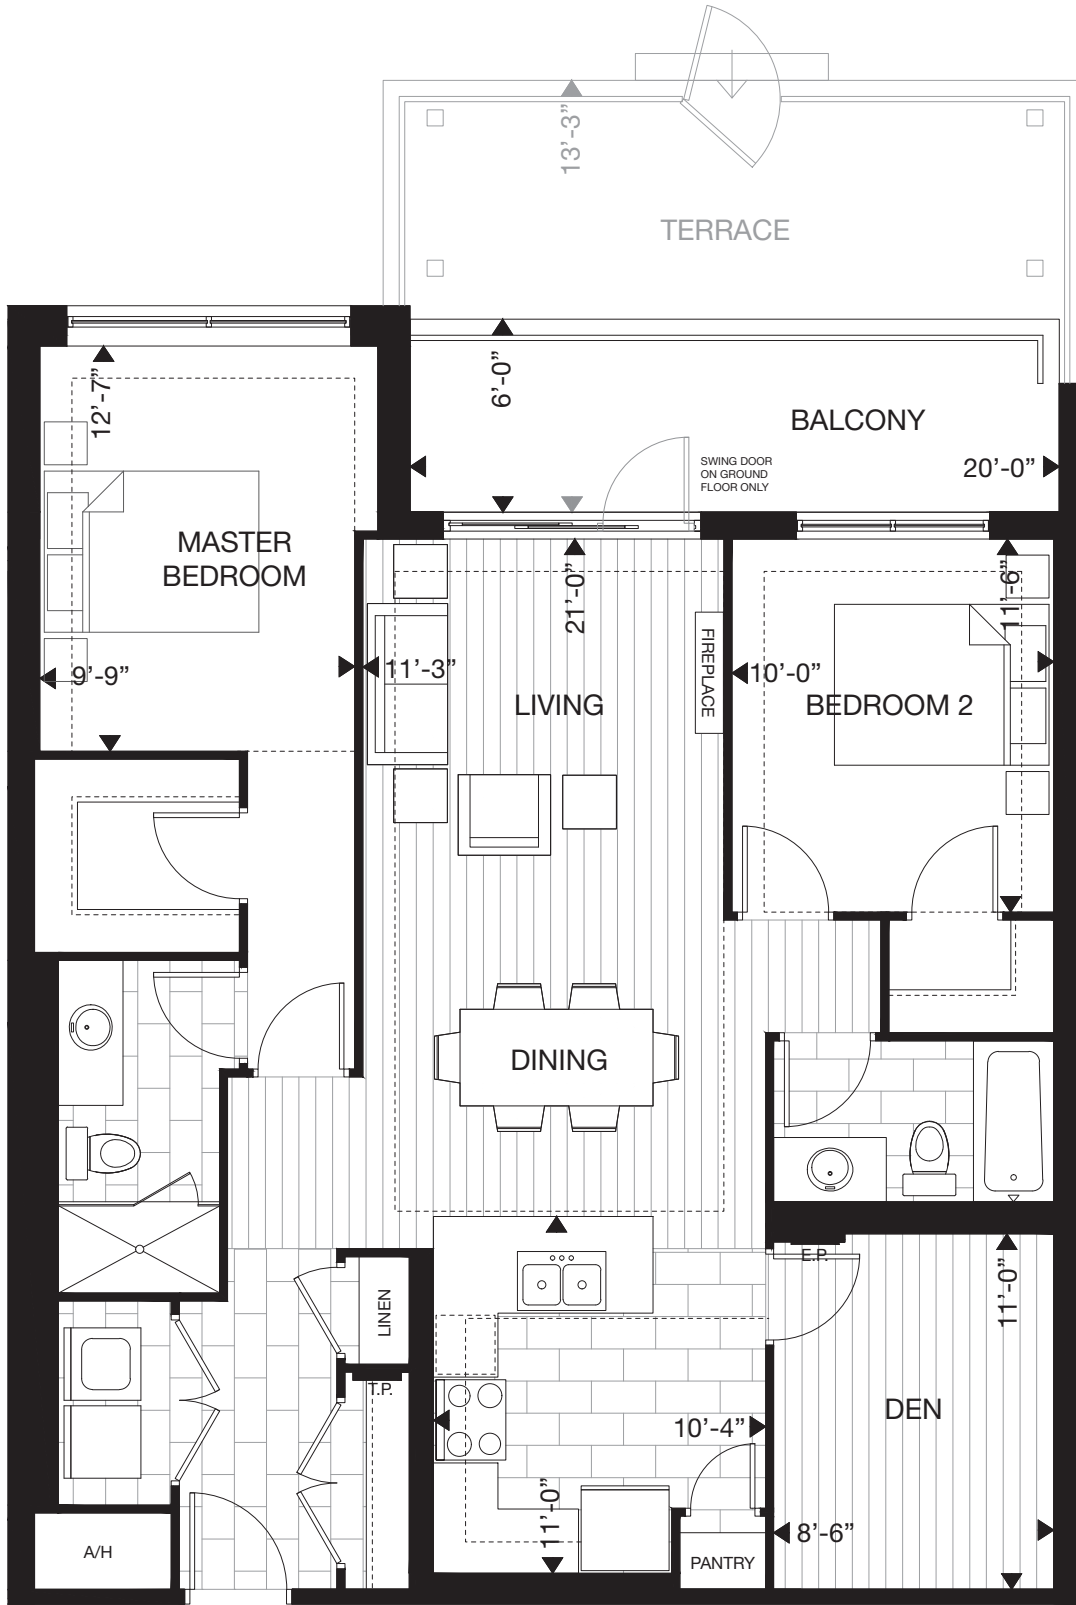

parkwest

2H 2 BED + DEN

SUITE: 1180 SQ.FT. | BALCONY: 120 SQ.FT. | TOTAL: 1300 SQ.FT.

ONLY APPLIES ON UNIT 112

SUITE: 1180 SQ.FT. | TERRACE: 285 SQ.FT. | TOTAL: 1465 SQ.FT.

SUITE AVAILABILITY Plans are subject to change without notice. Actual floor space may vary from stated area. Plans may show optional features not included in base price. See sales staff for more details. E. & O. E.

The Height of Living.